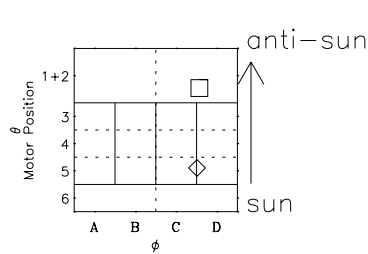

# Galileo EPD Real-Time Six-Sector 97090

Software Version: RTLINE\_R6 V 1.20  
Data Production: 06-03-00  
Plot Production: Sat Sep 15 01:52:37 2001

◇ = Jupiter look direction  
□ = Corotation look direction