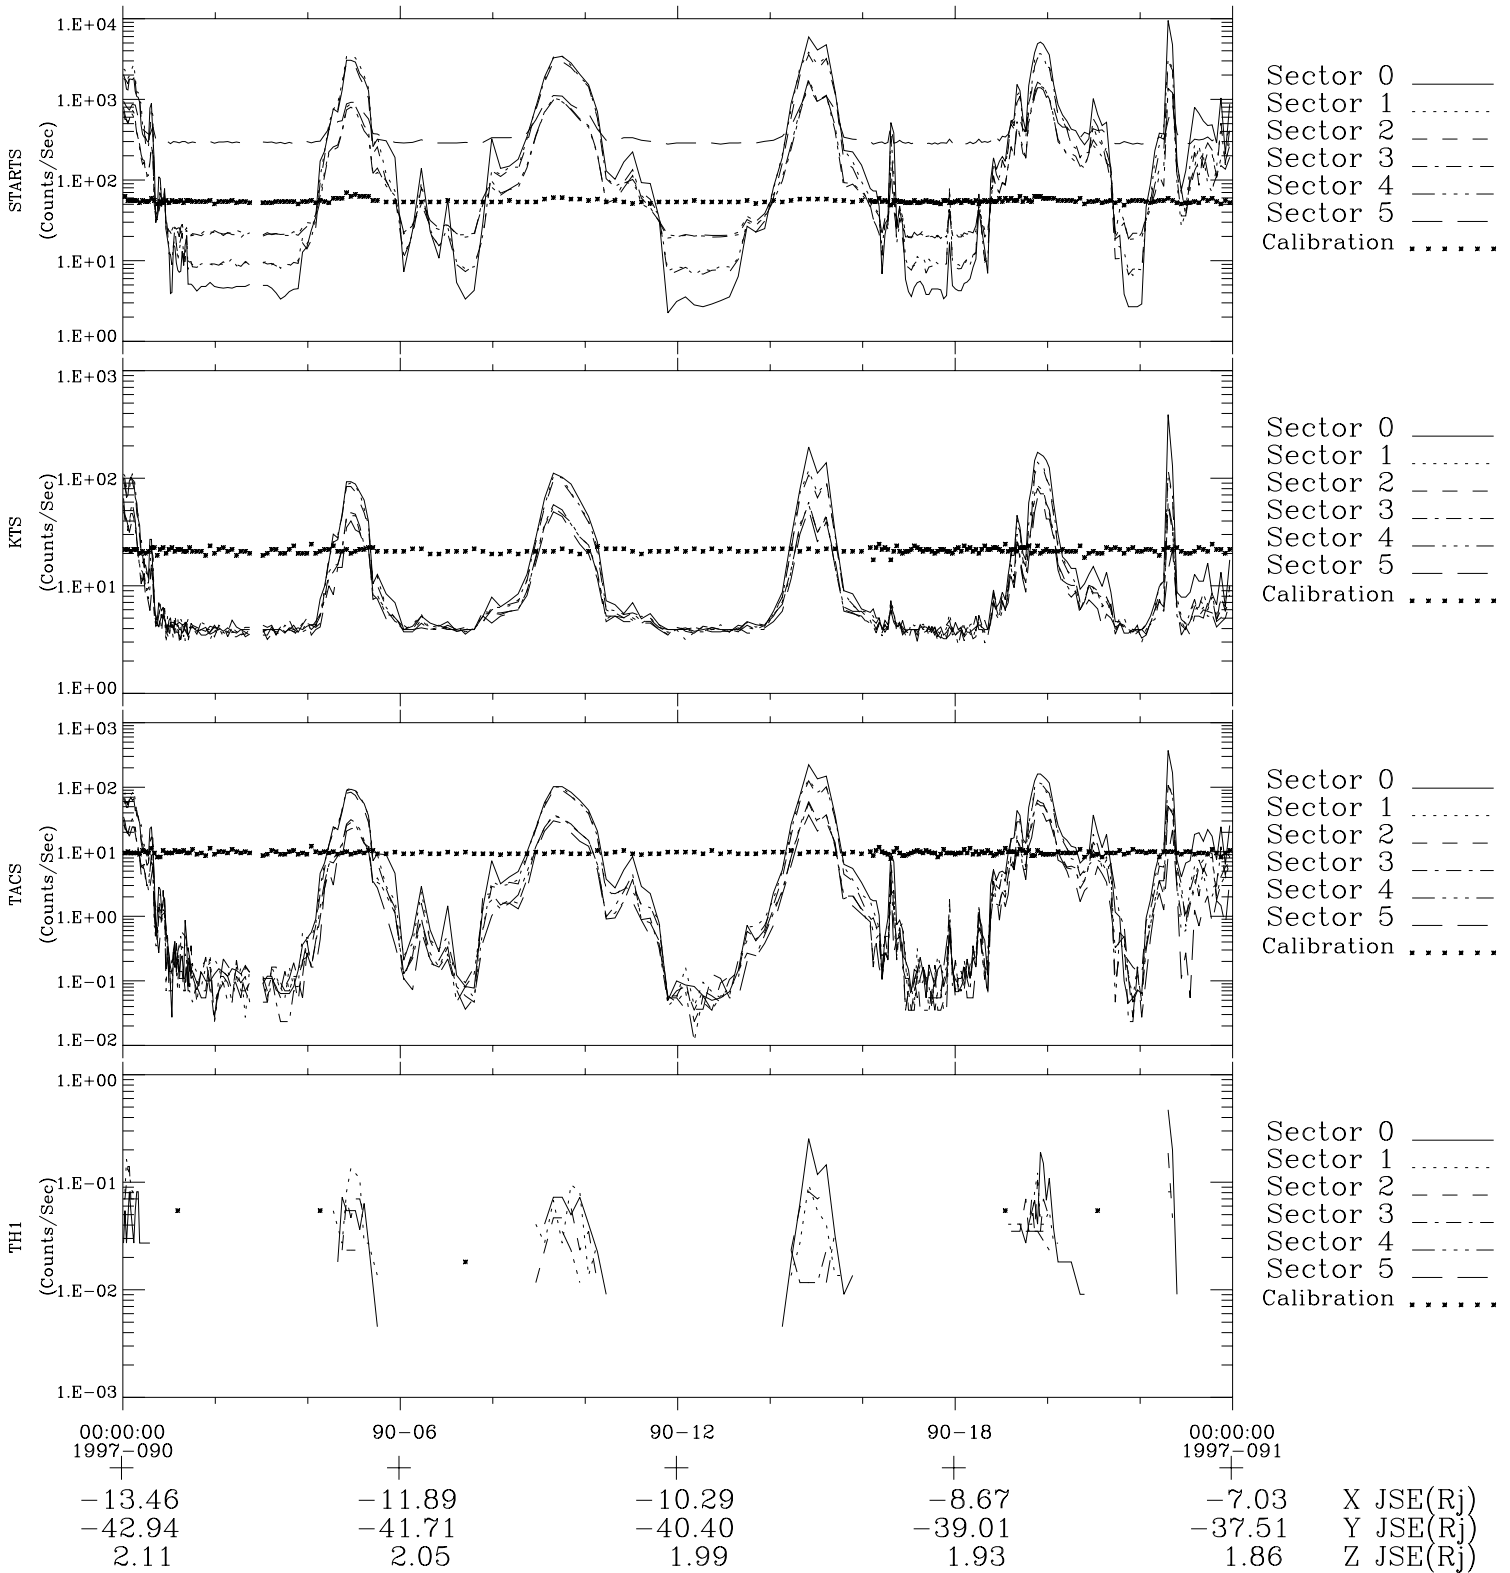

# Galileo EPD Real-Time Six-Sector 97090

Software Version: RTLINE\_R6 V 1.20  
Data Production: 06-03-00  
Plot Production: Sat Sep 15 01:52:37 2001

◇ = Jupiter look direction  
□ = Corotation look direction