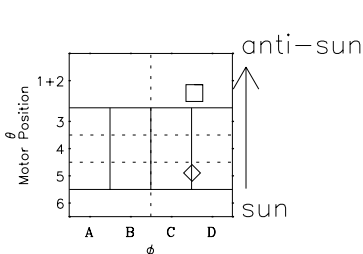

Galileo EPD Real-Time Six-Sector 97090

Software Version: RTLINE_R6 V 1.20
Data Production: 06-03-00
Plot Production: Sat Sep 15 01:52:36 2001

◇ = Jupiter look direction
□ = Corotation look direction