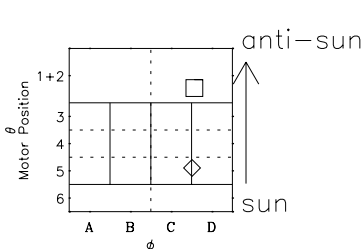

Galileo EPD Real-Time Six-Sector 97090

Software Version: RTLINE_R6 V 1.20
Data Production: 06-03-00
Plot Production: Sat Sep 15 01:52:36 2001

◇ = Jupiter look direction
□ = Corotation look direction