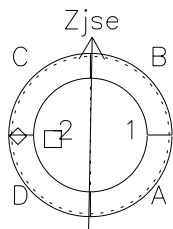

# Galileo EPD Real-Time Six-Sector 97090

Software Version: RTLINE\_R6 V 1.20  
Data Production: 06-03-00  
Plot Production: Sat Sep 15 01:52:35 2001

◇ = Jupiter look direction  
□ = Corotation look direction