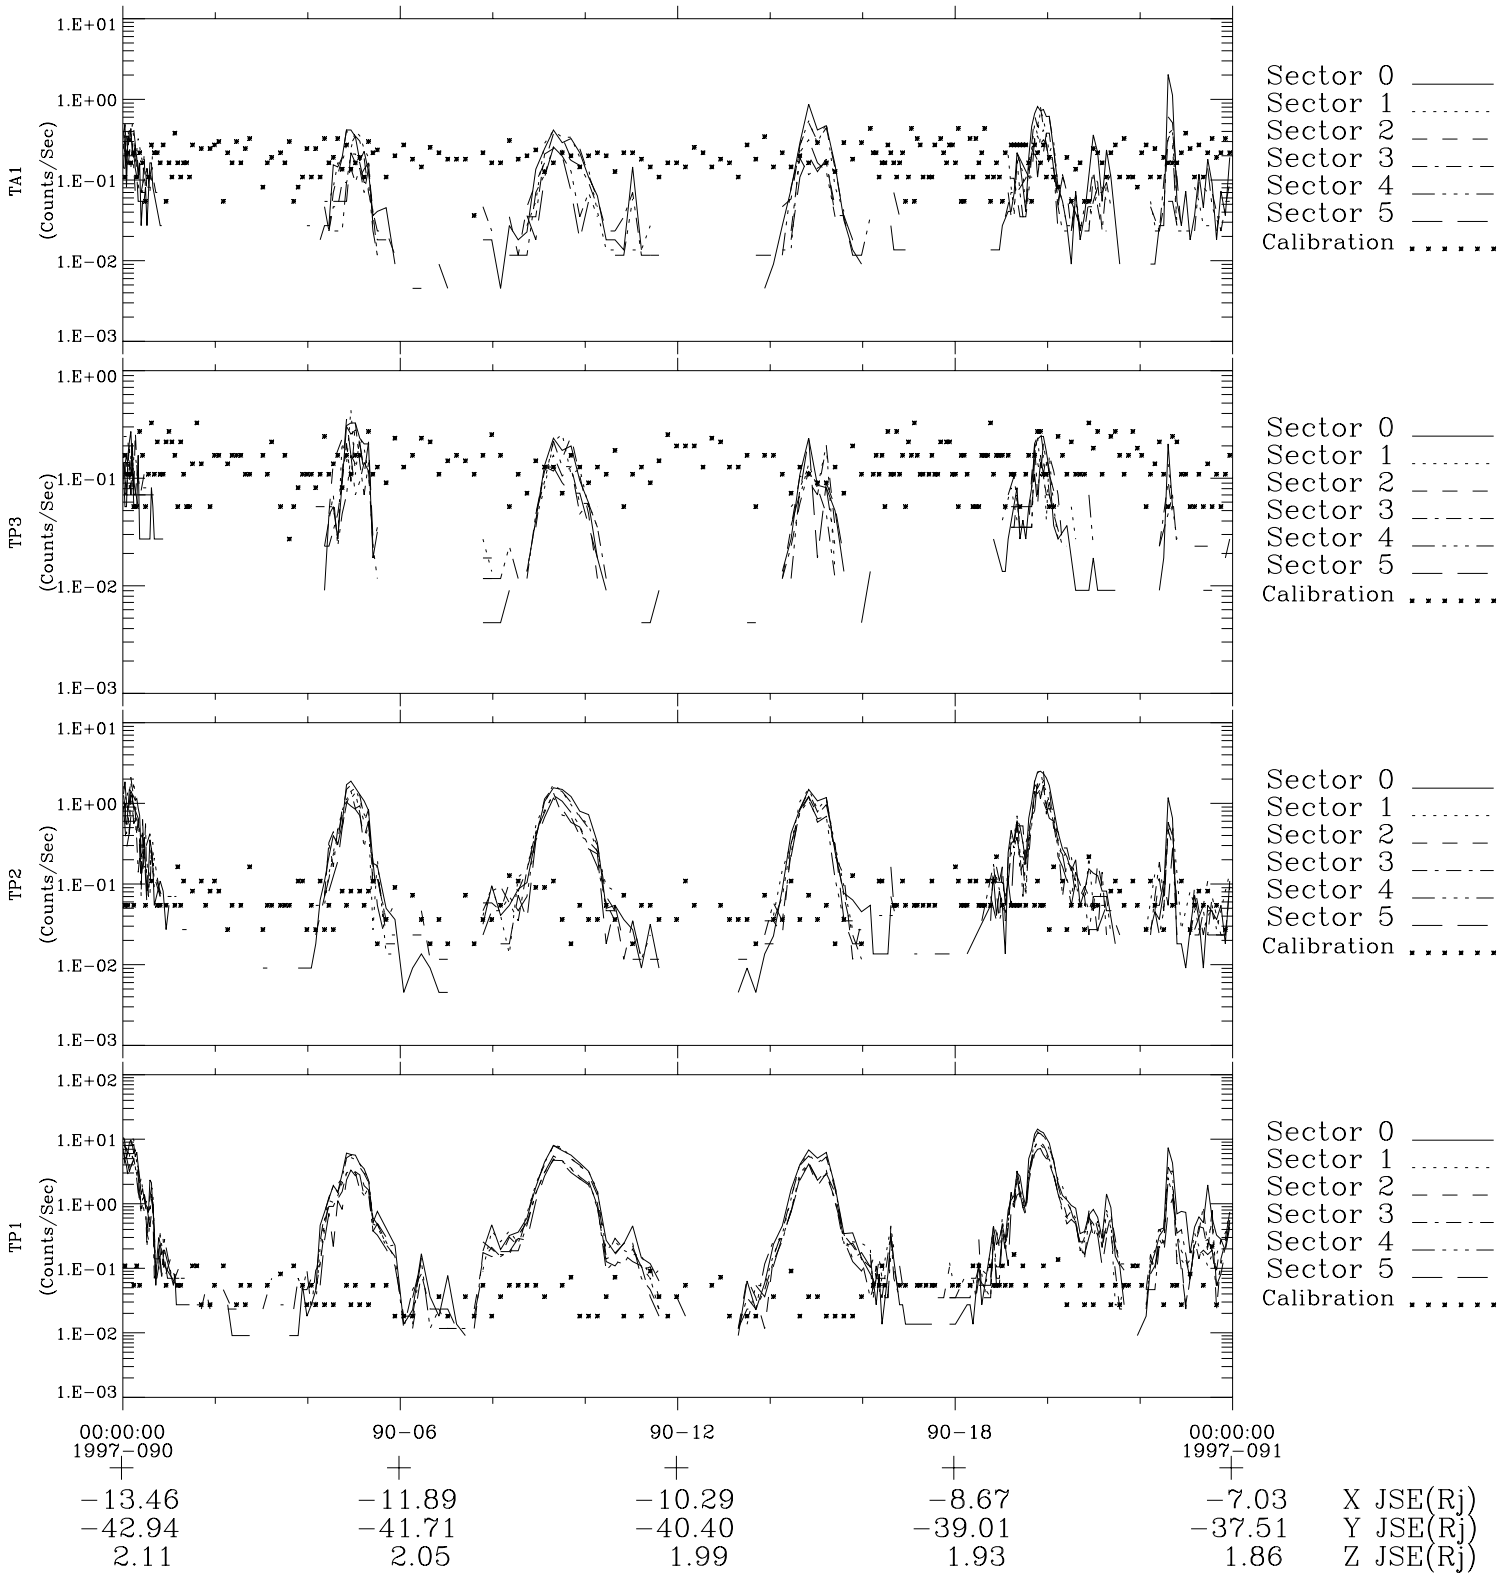

# Galileo EPD Real-Time Six-Sector 97090

Software Version: RTLINE\_R6 V 1.20  
Data Production: 06-03-00  
Plot Production: Sat Sep 15 01:52:35 2001

◇ = Jupiter look direction  
□ = Corotation look direction