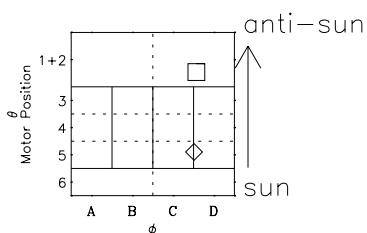

# Galileo EPD Real-Time Six-Sector 97090

Software Version: RTLINE\_R6 V 1.20  
Data Production: 06-03-00  
Plot Production: Sat Sep 15 01:52:35 2001

◇ = Jupiter look direction  
□ = Corotation look direction