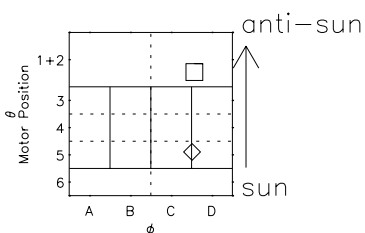

Galileo EPD Real Elevation Anisotropies 97090

Software Version: RTELEV_MEAN V 1.20
 Data Production: 06-03-00
 Plot Production: Sat Sep 15 01:50:37 2001
 Color File: wondr3
 Geofactor File: 1.1

00:00:00 1997-090	90-06	90-12	90-18	00:00:00 1997-091	
+	+	+	+	+	X JSE(R _j)
-13.46	-11.89	-10.29	-8.67	-7.03	Y JSE(R _j)
-42.94	-41.71	-40.40	-39.01	-37.51	Z JSE(R _j)
2.11	2.05	1.99	1.93	1.86	

- ◇ = Jupiter look direction
- = Corotation look direction