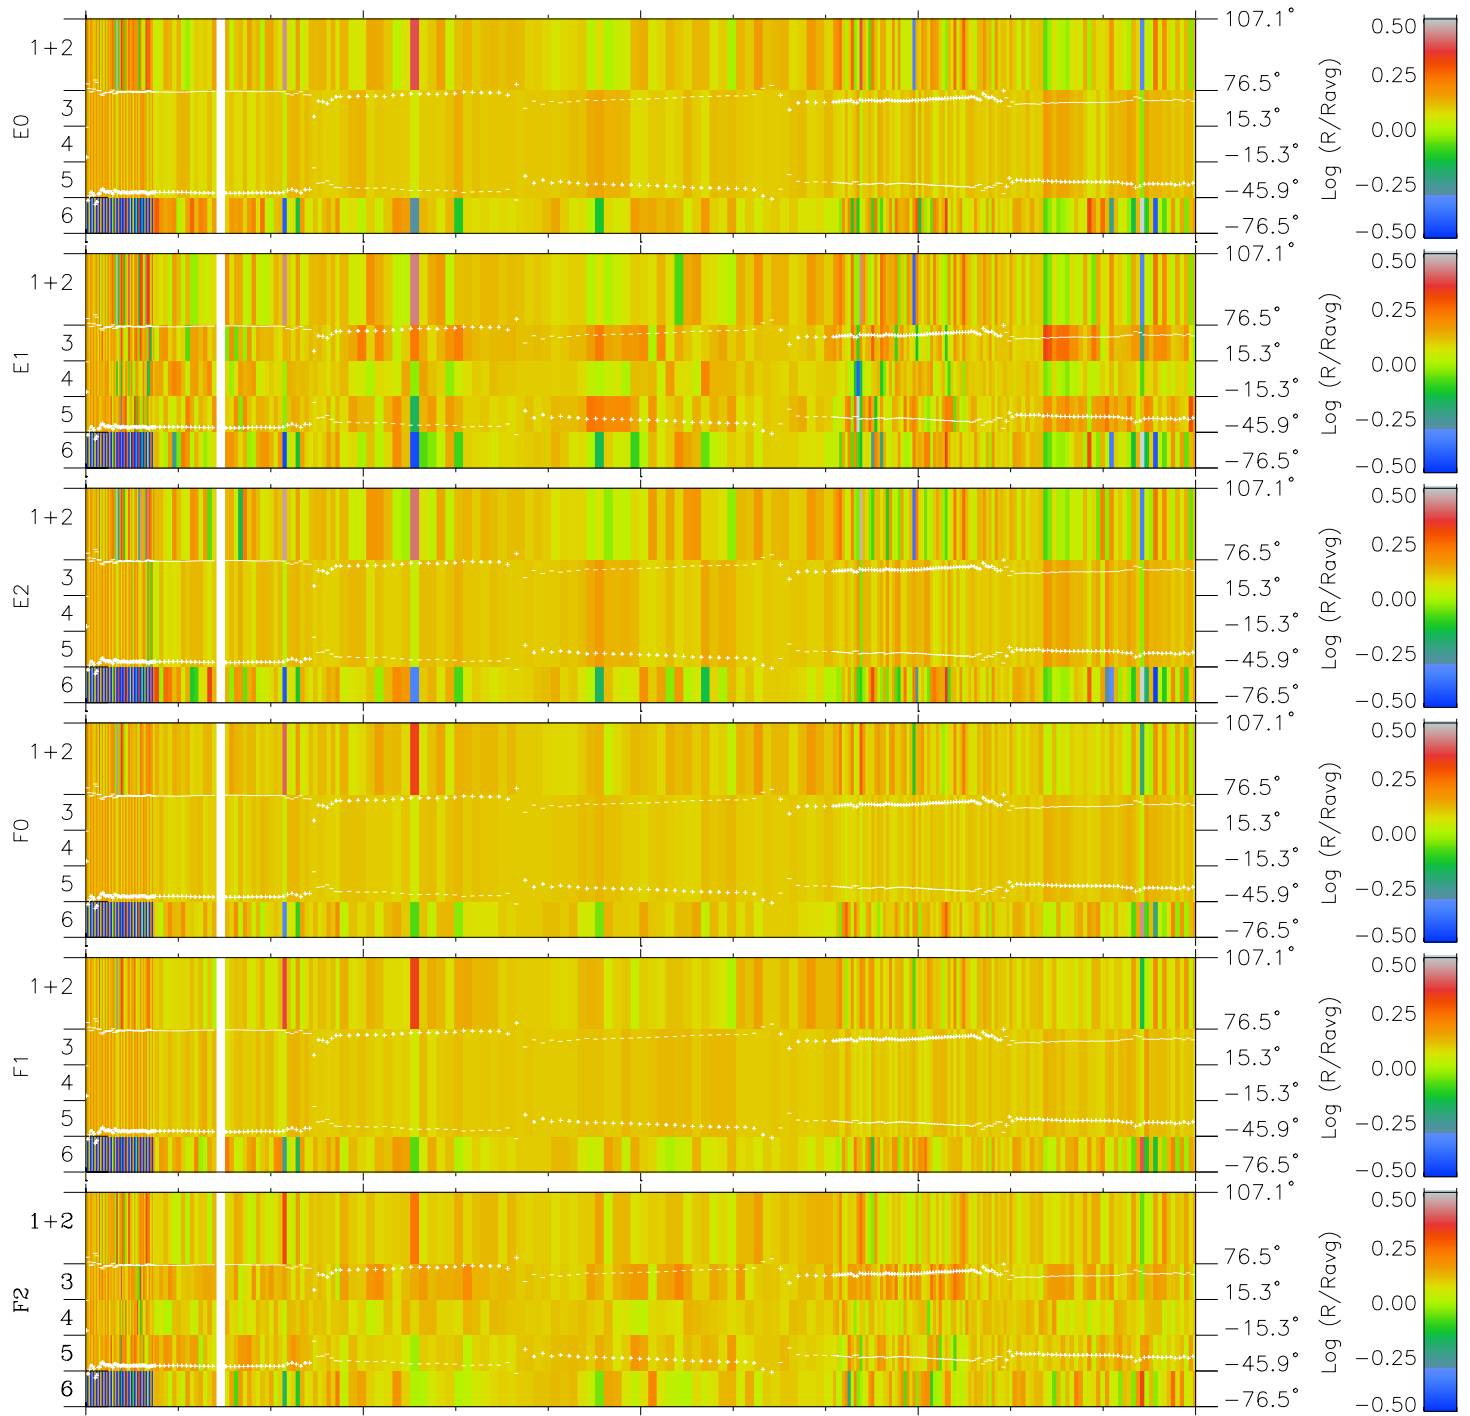

Galileo EPD Real Elevation Anisotropies 97090

Software Version: RTELEV_MEAN V 1.20
 Data Production: 06-03-00
 Plot Production: Sat Sep 15 01:50:37 2001
 Color File: wondr3
 Geofactor File: 1.1

00:00:00 1997-090	90-06	90-12	90-18	00:00:00 1997-091	
+	+	+	+	+	X JSE(R _j)
-13.46	-11.89	-10.29	-8.67	-7.03	Y JSE(R _j)
-42.94	-41.71	-40.40	-39.01	-37.51	Z JSE(R _j)
2.11	2.05	1.99	1.93	1.86	

- ◇ = Jupiter look direction
- = Corotation look direction