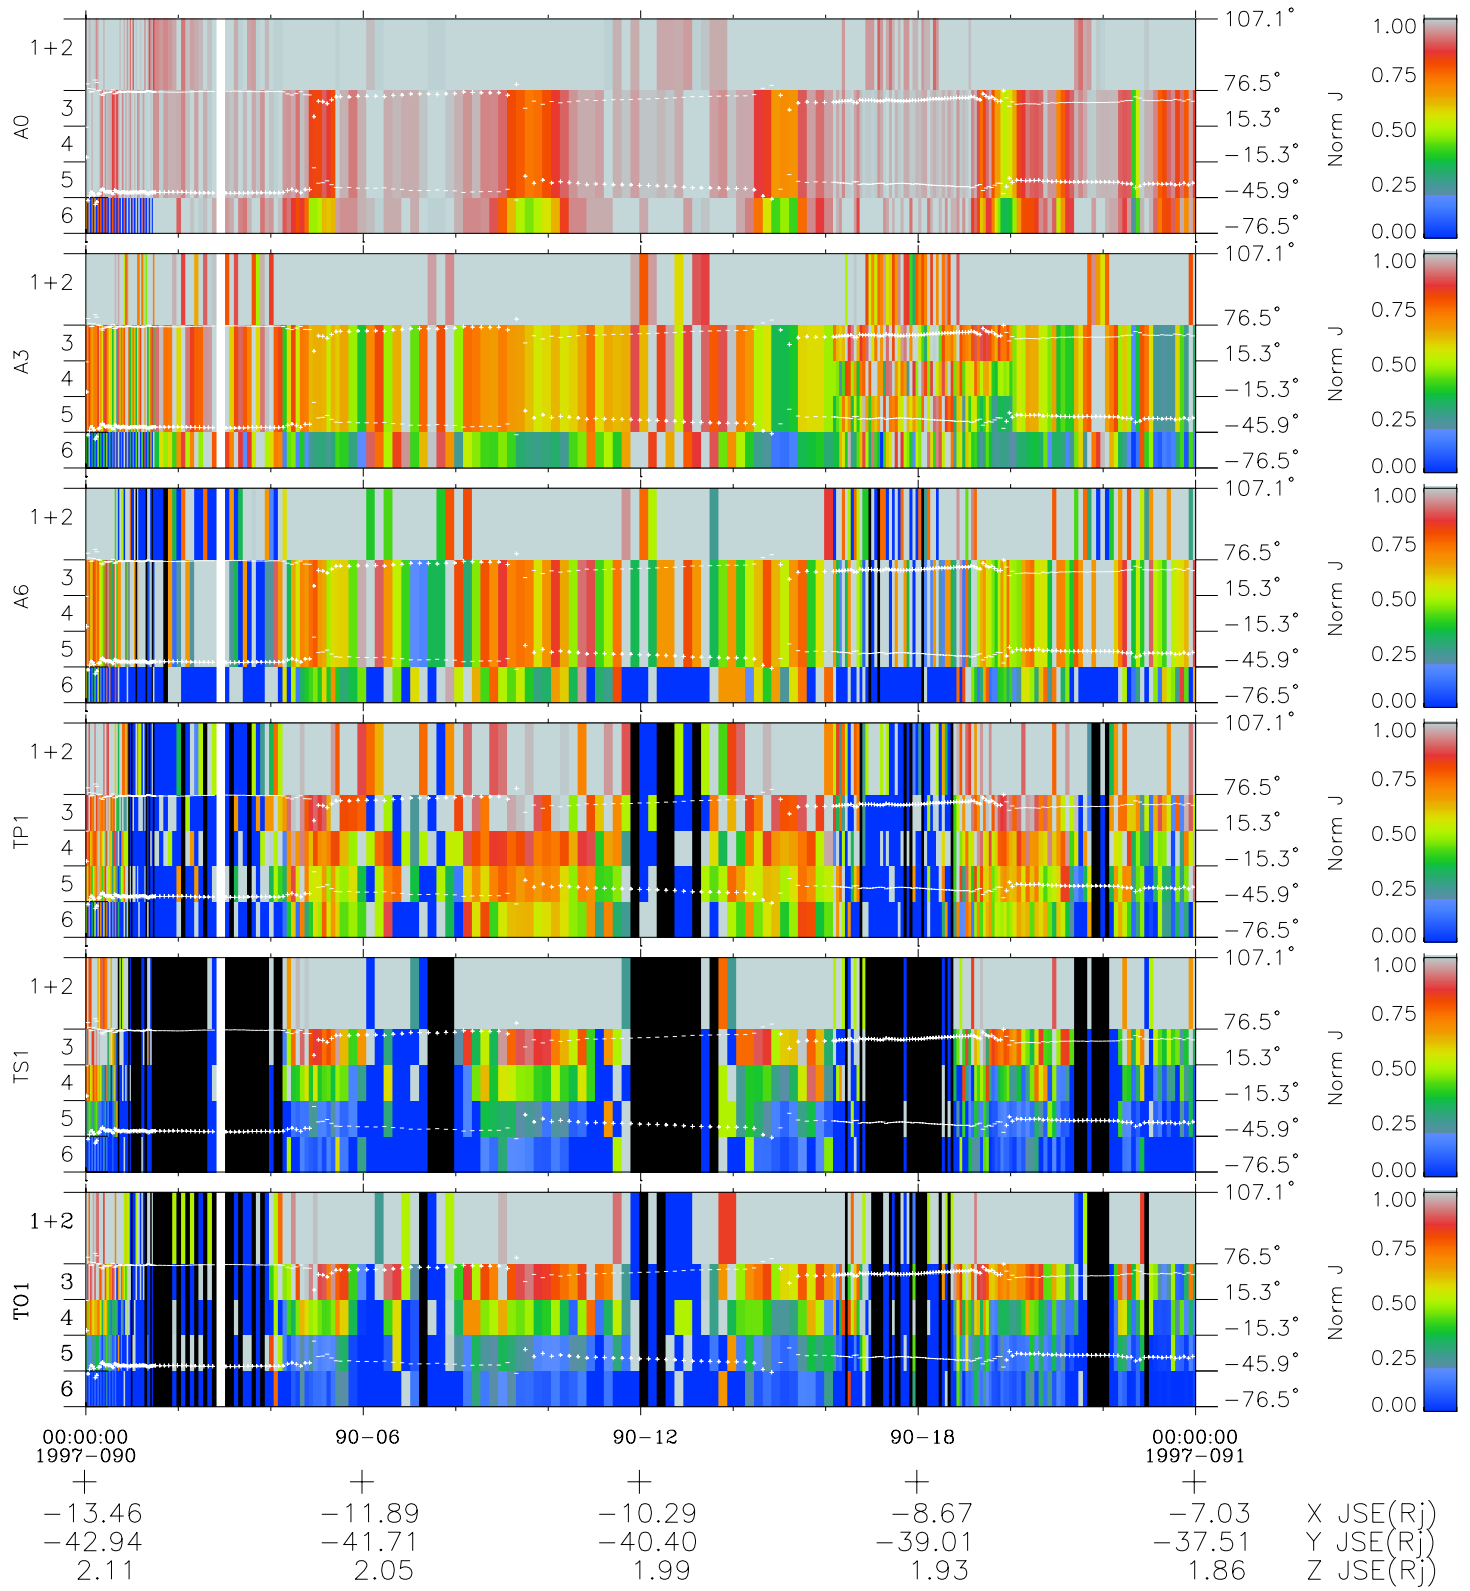

Galileo EPD Real Elevation Anisotropies 97090

Software Version: RTELEV_NORM V 1.20
Data Production: 06-03-00
Plot Production: Sat Sep 15 01:51:07 2001
Color File: wondr3
Geofactor File: 1.1

- ◇ = Jupiter look direction
- = Corotation look direction