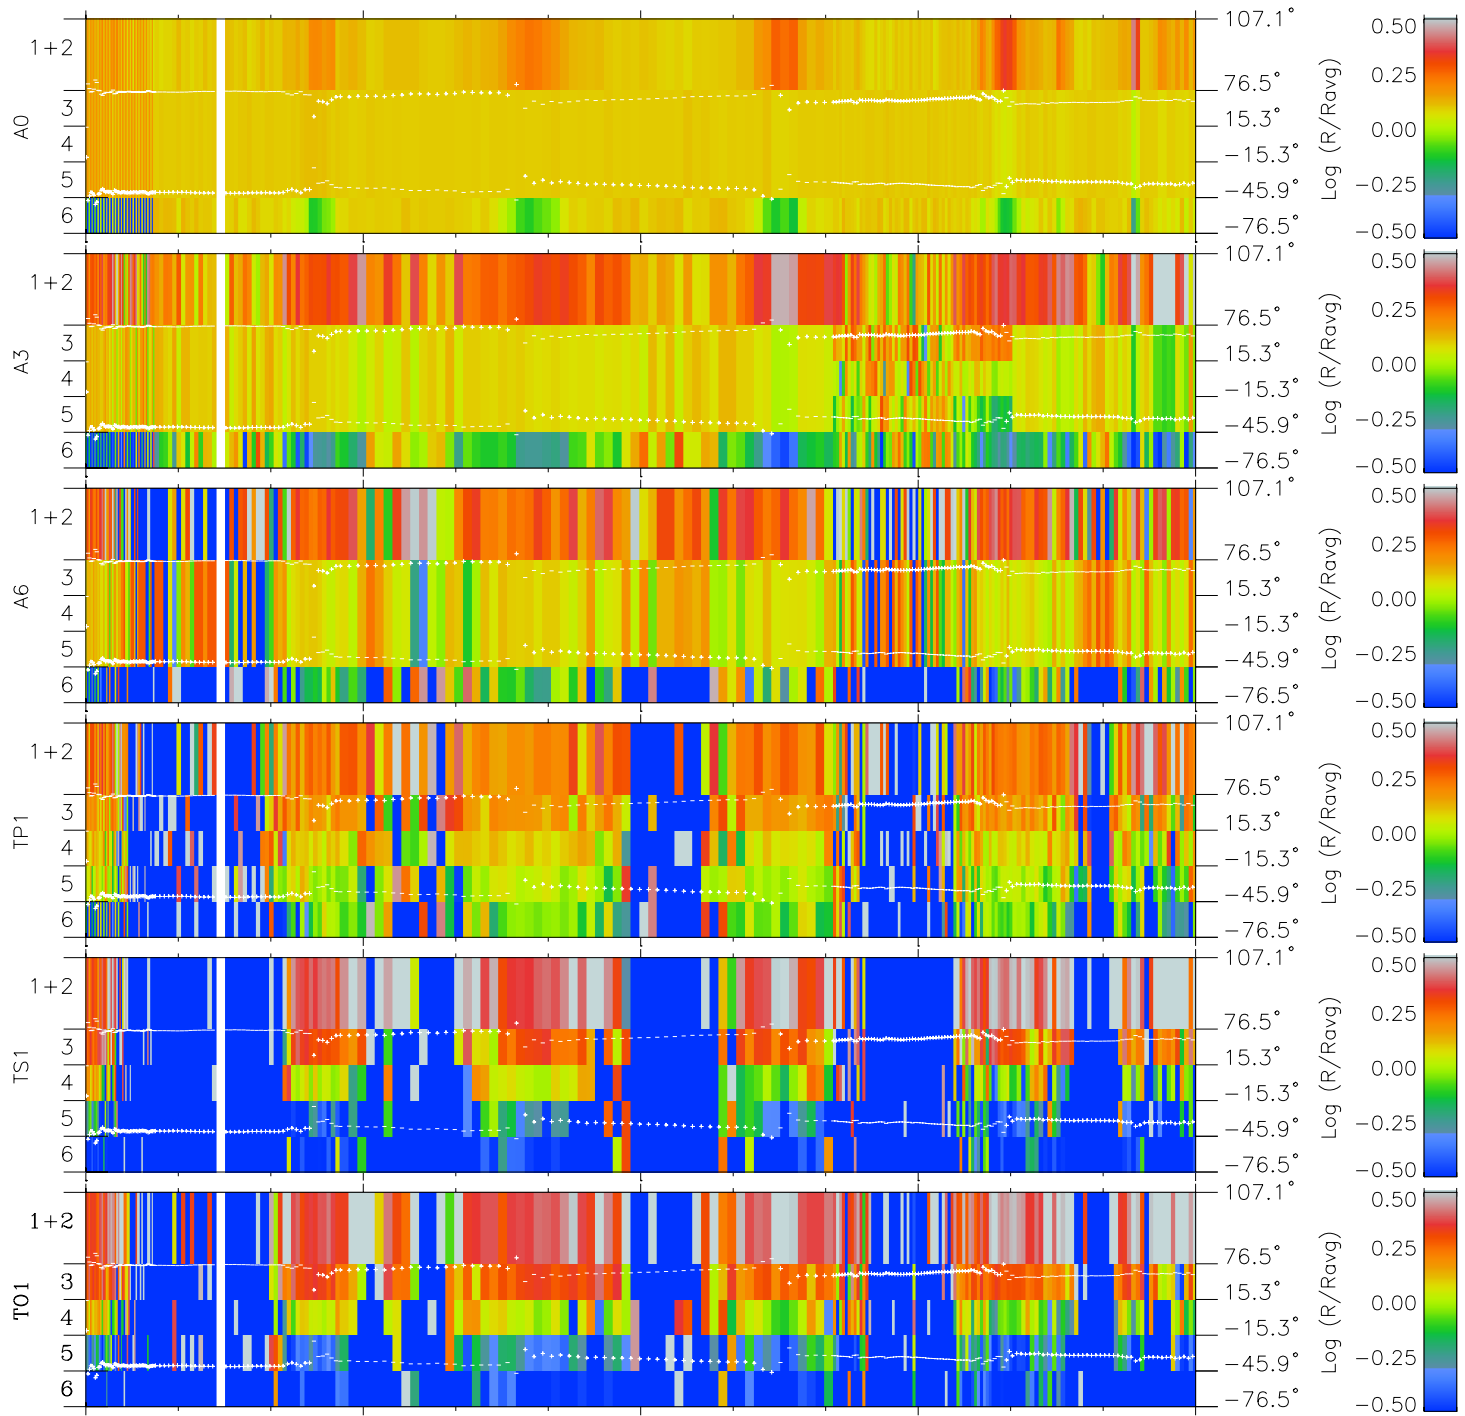

Galileo EPD Real Elevation Anisotropies 97090

Software Version: RTELEV_MEAN V 1.20
 Data Production: 06-03-00
 Plot Production: Sat Sep 15 01:50:27 2001
 Color File: wondr3
 Geofactor File: 1.1

00:00:00 1997-090	90-06	90-12	90-18	00:00:00 1997-091	
+	+	+	+	+	X JSE(R _j)
-13.46	-11.89	-10.29	-8.67	-7.03	Y JSE(R _j)
-42.94	-41.71	-40.40	-39.01	-37.51	Z JSE(R _j)
2.11	2.05	1.99	1.93	1.86	

- ◇ = Jupiter look direction
- = Corotation look direction