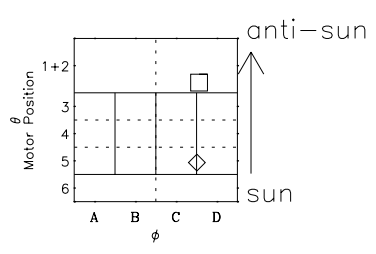

Galileo EPD Real Time Omni Spectrum 97089

Software Version: RTSPEC_OMNI V 1.20
 Data Production: 06-03-00
 Plot Production: Sat Sep 15 01:39:23 2001
 Color File: wondr3
 Geofactor File: 1.1

◇ = Jupiter look direction
 □ = Corotation look direction