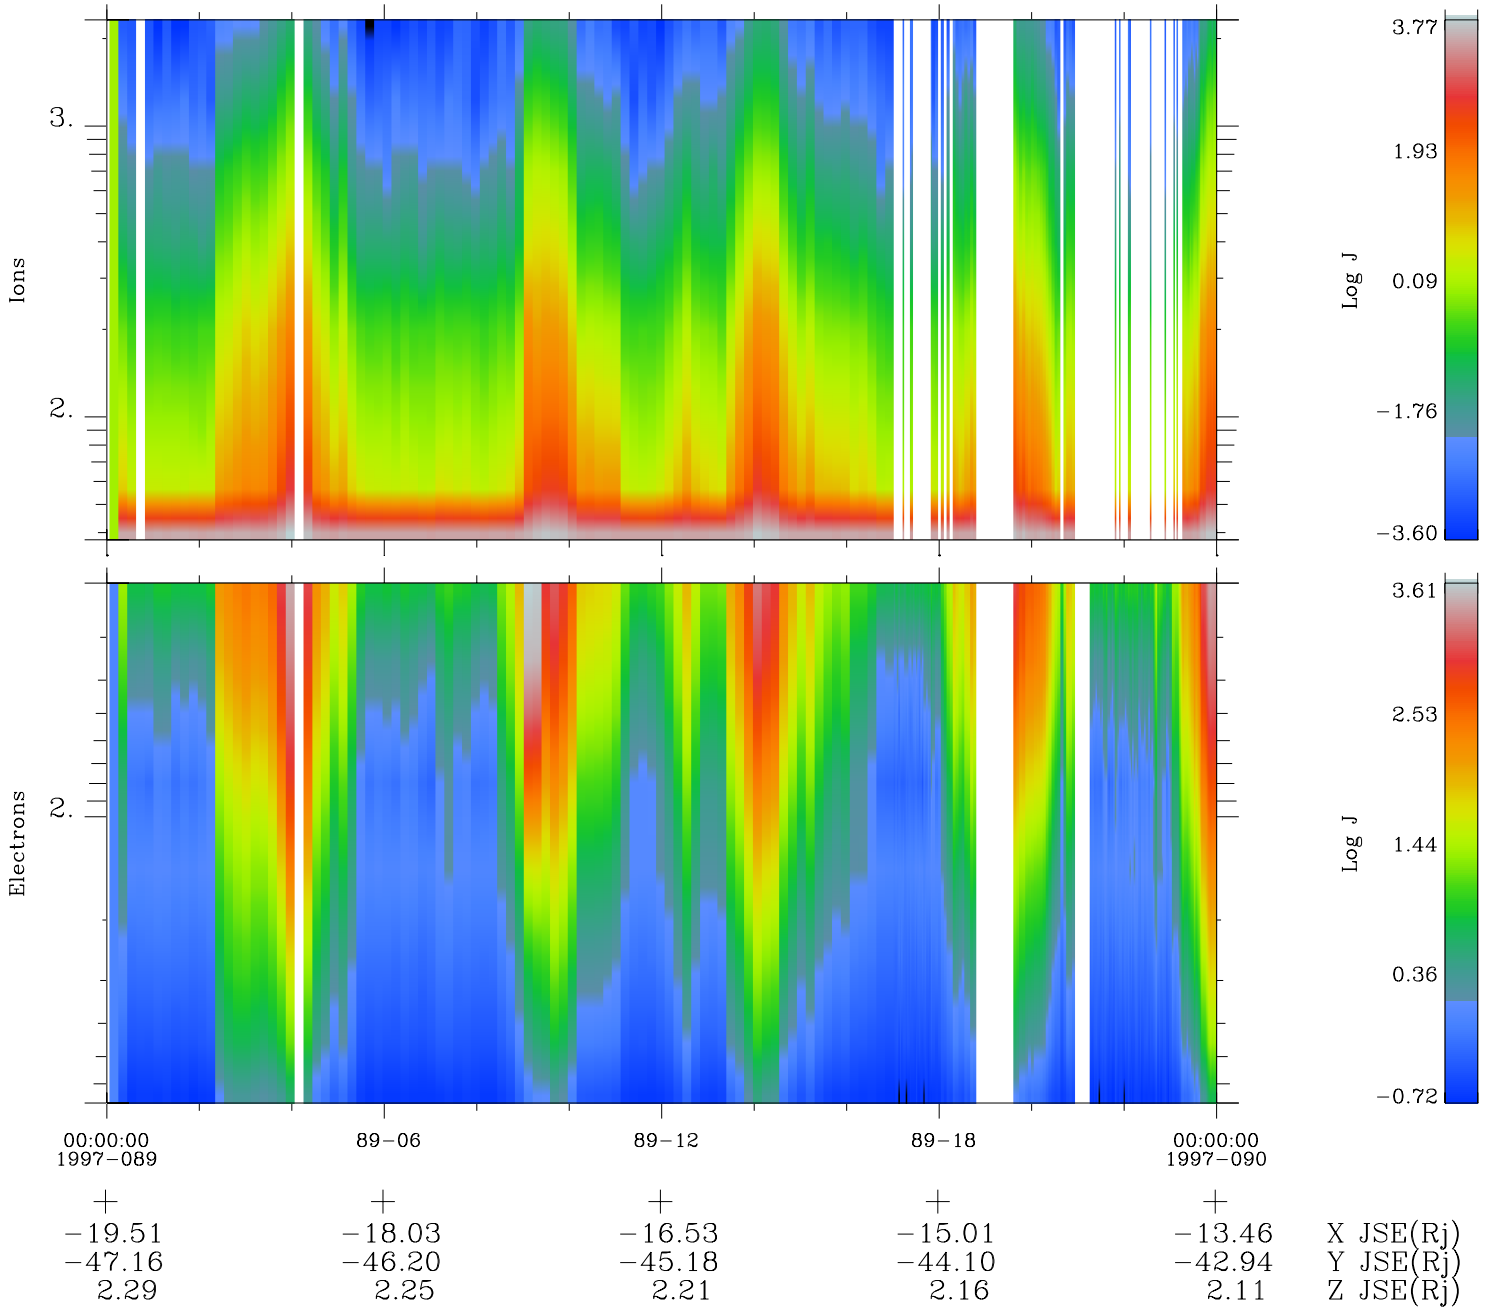

Galileo EPD Real Time Omni Spectrum 97089

Software Version: RTSPEC_OMNI V 1.20
 Data Production: 06-03-00
 Plot Production: Sat Sep 15 01:39:23 2001
 Color File: wondr3
 Geofactor File: 1.1

◇ = Jupiter look direction
 □ = Corotation look direction