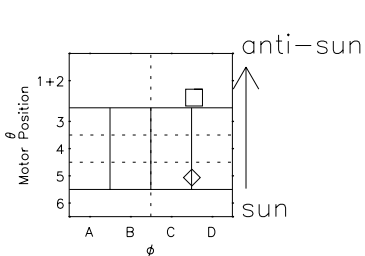

Galileo EPD Real Time All-Sky Anisotropies 97089

Software Version: RTSKY_MEAN V 1.20
 Data Production: 06-03-00
 Plot Production: Sat Sep 15 01:39:45 2001
 Color File: wondr3
 Geofactor File: 1.1

- ◇ = Jupiter look direction
- = Corotation look direction