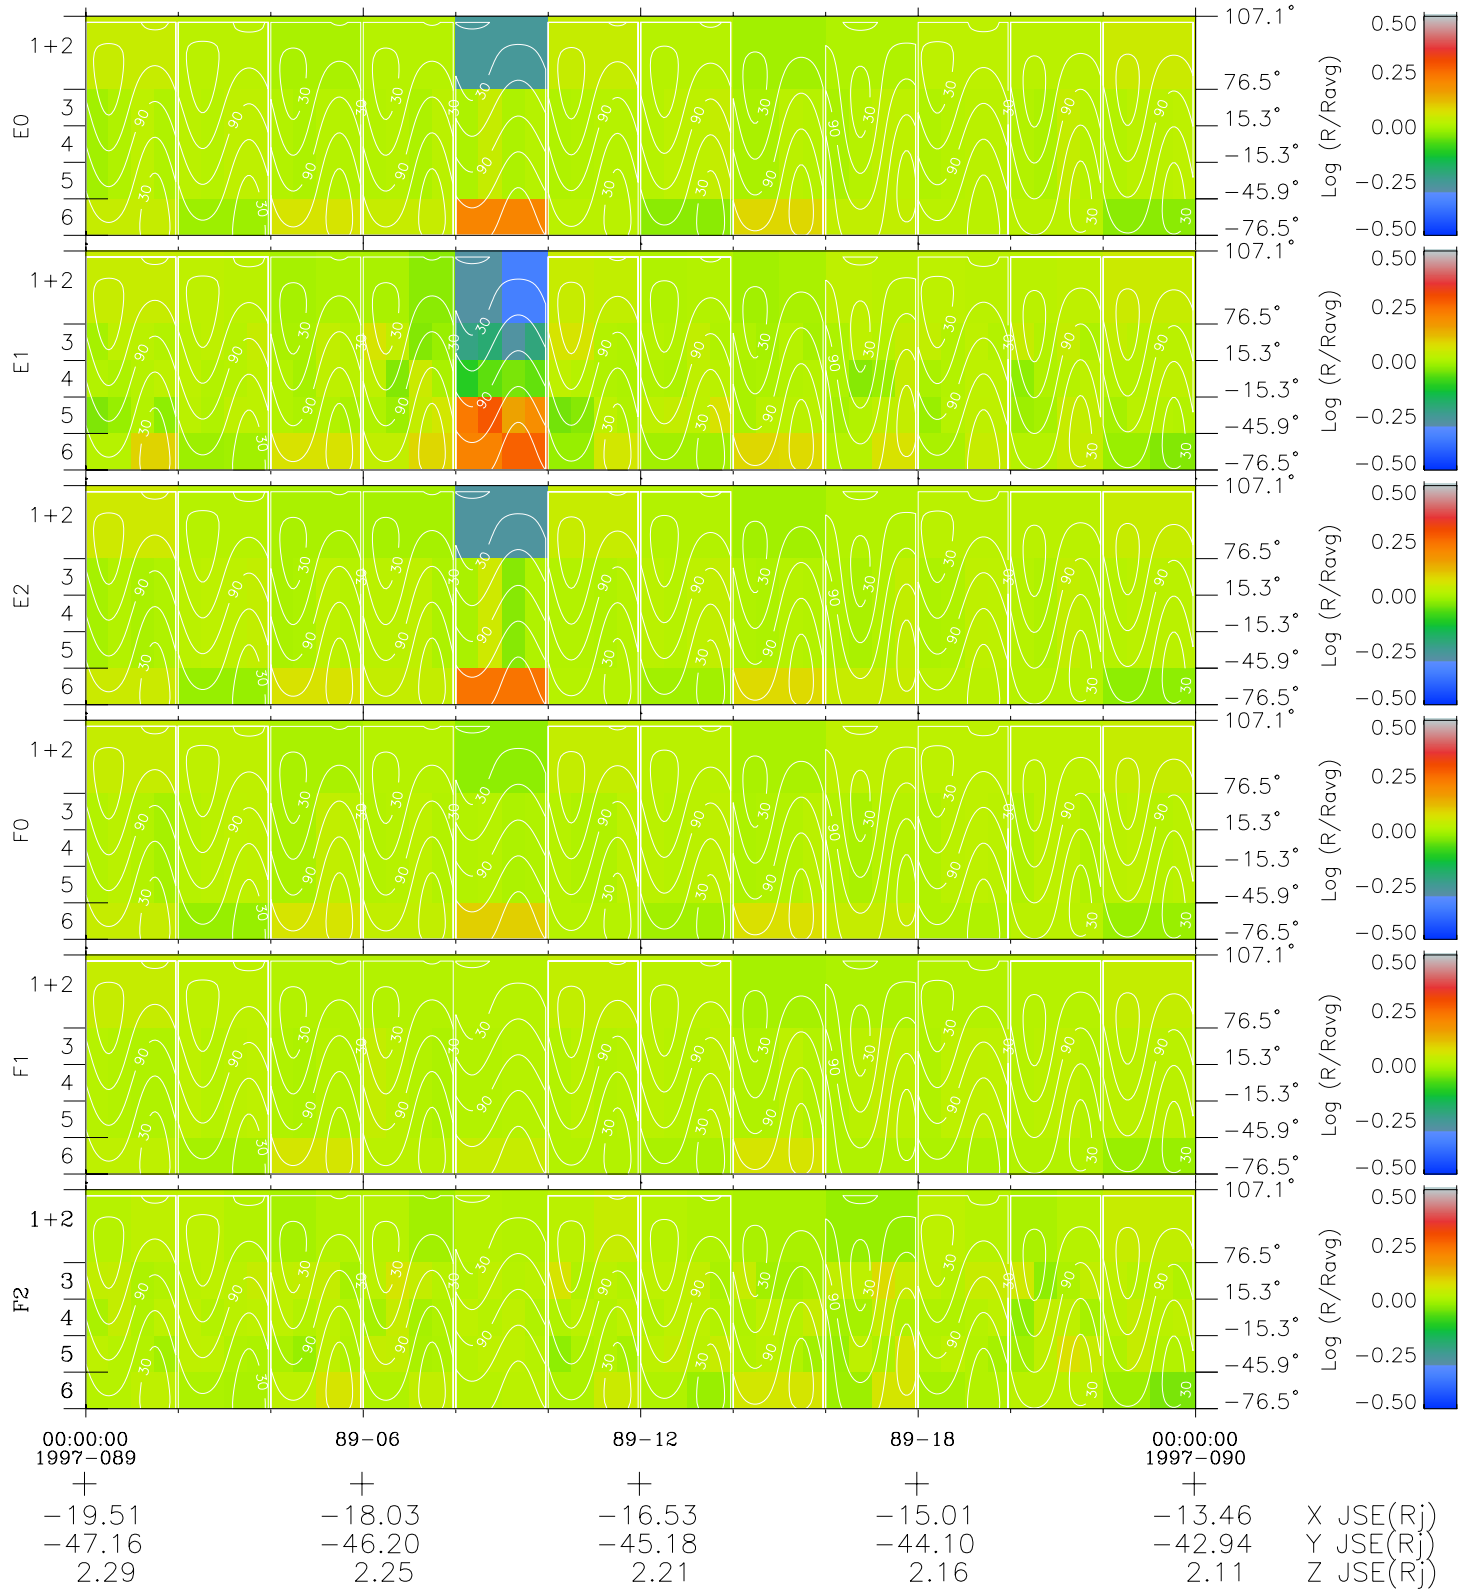

Galileo EPD Real Time All-Sky Anisotropies 97089

Software Version: RTSKY_MEAN V 1.20
 Data Production: 06-03-00
 Plot Production: Sat Sep 15 01:39:45 2001
 Color File: wondr3
 Geofactor File: 1.1

- ◇ = Jupiter look direction
- = Corotation look direction