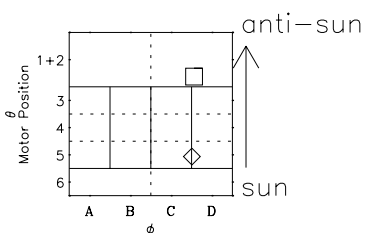

Galileo EPD Real-Time Omni 97089

Software Version: RTLINE_OMNI V 1.20
Data Production: 06-03-00
Plot Production: Sat Sep 15 01:42:29 2001

◇ = Jupiter look direction
□ = Corotation look direction