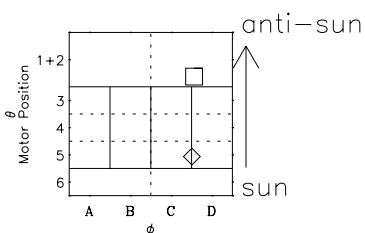

Galileo EPD Real-Time Six-Sector 97089

Software Version: RTLINE_R6 V 1.20
Data Production: 06-03-00
Plot Production: Sat Sep 15 01:42:39 2001

◇ = Jupiter look direction
□ = Corotation look direction