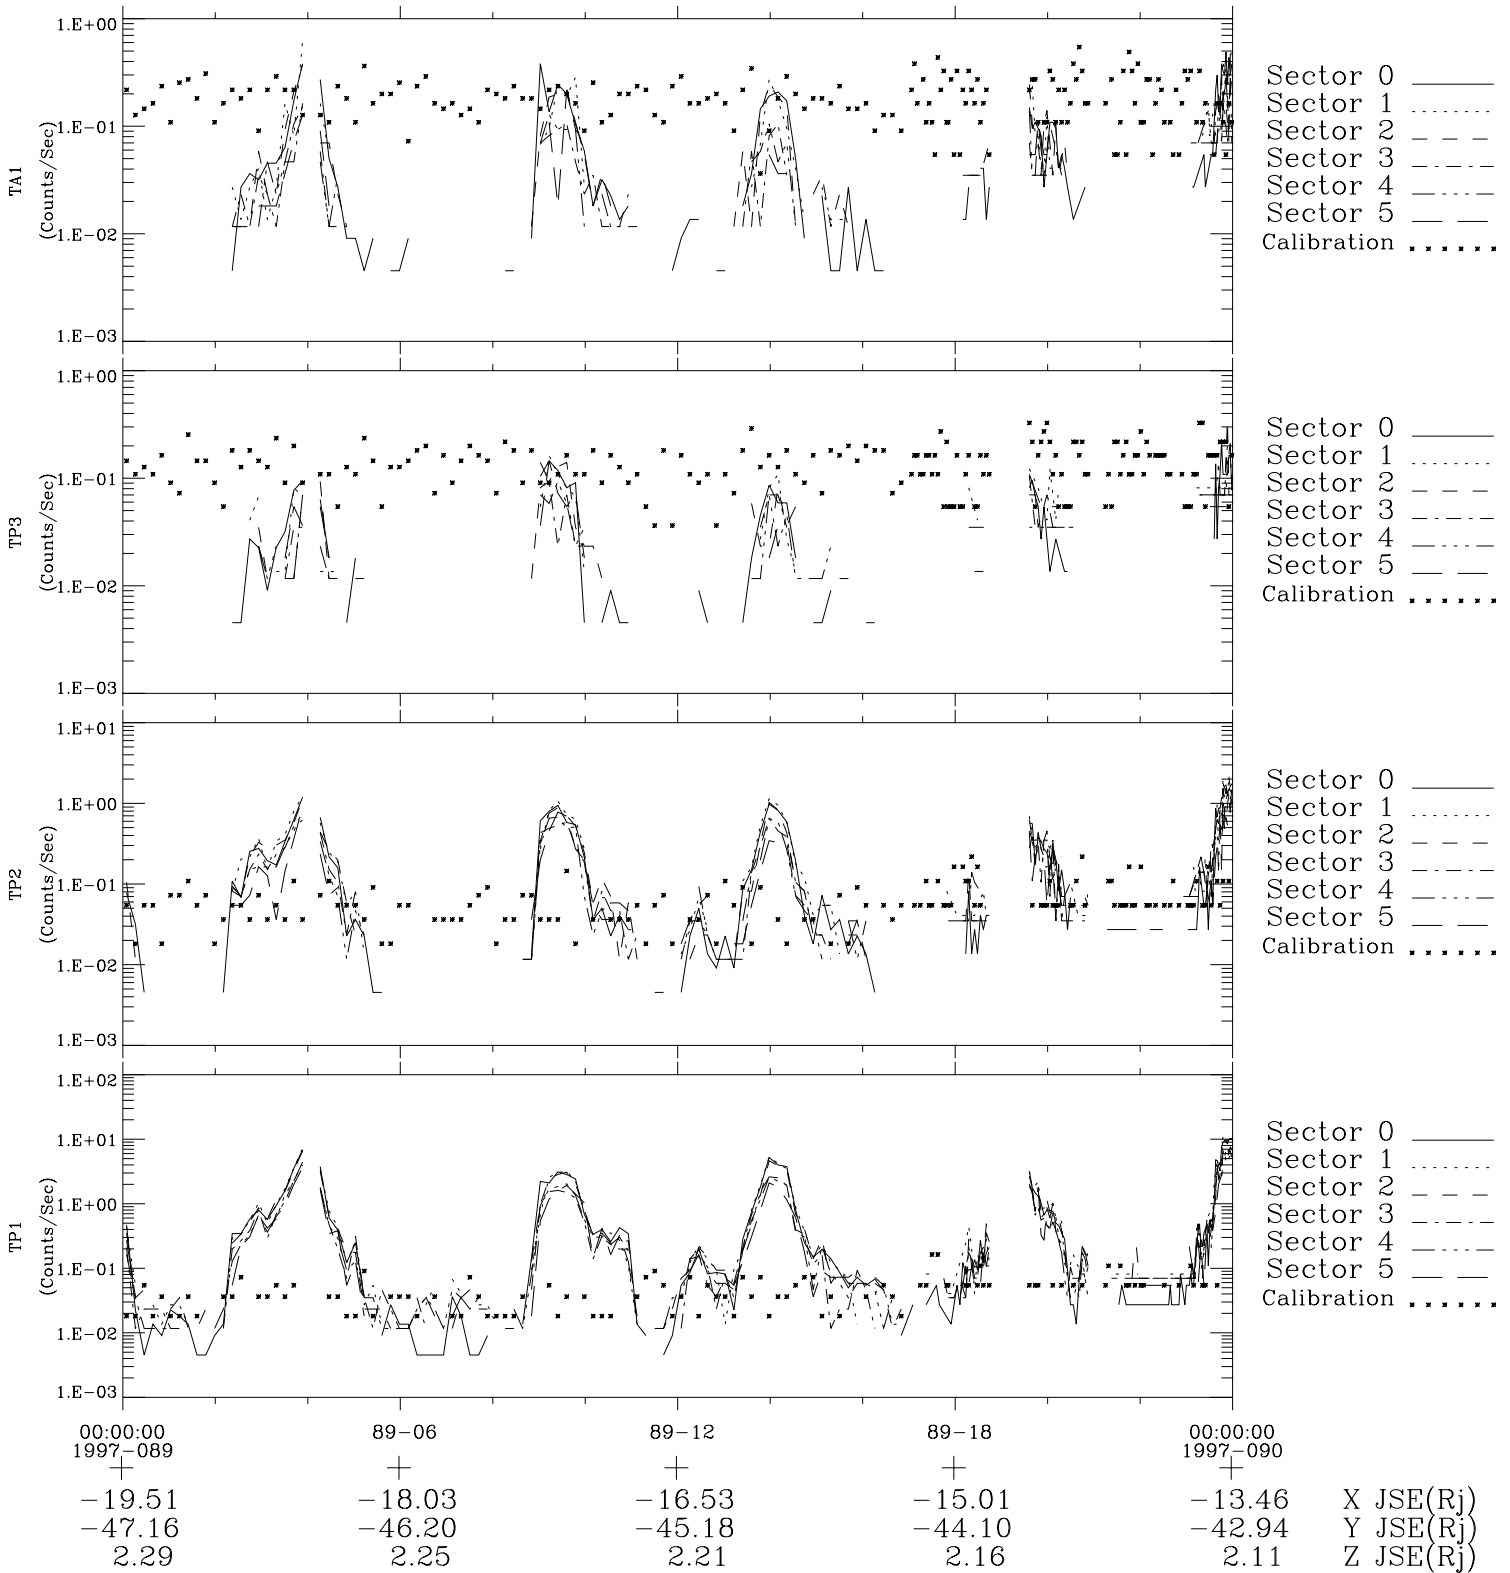

Galileo EPD Real-Time Six-Sector 97089

Software Version: RTLINE_R6 V 1.20
Data Production: 06-03-00
Plot Production: Sat Sep 15 01:42:39 2001

◇ = Jupiter look direction
□ = Corotation look direction