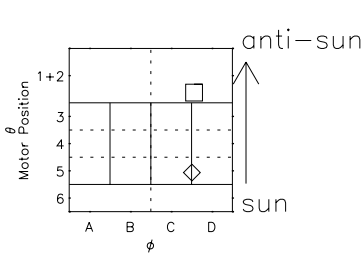

Galileo EPD Real Elevation Anisotropies 97089

Software Version: RTELEV_FLUX V 1.20
Data Production: 06-03-00
Plot Production: Sat Sep 15 01:41:07 2001
Color File: wondr3
Geofactor File: 1.1

| 00:00:00 1997-089 | 89-06 | 89-12 | 89-18 | 00:00:00 1997-090 | |
|----------------------|--------|--------|--------|----------------------|------------------------|
| + | + | + | + | + | |
| -19.51 | -18.03 | -16.53 | -15.01 | -13.46 | X JSE(R _j) |
| -47.16 | -46.20 | -45.18 | -44.10 | -42.94 | Y JSE(R _j) |
| 2.29 | 2.25 | 2.21 | 2.16 | 2.11 | Z JSE(R _j) |

◇ = Jupiter look direction
□ = Corotation look direction