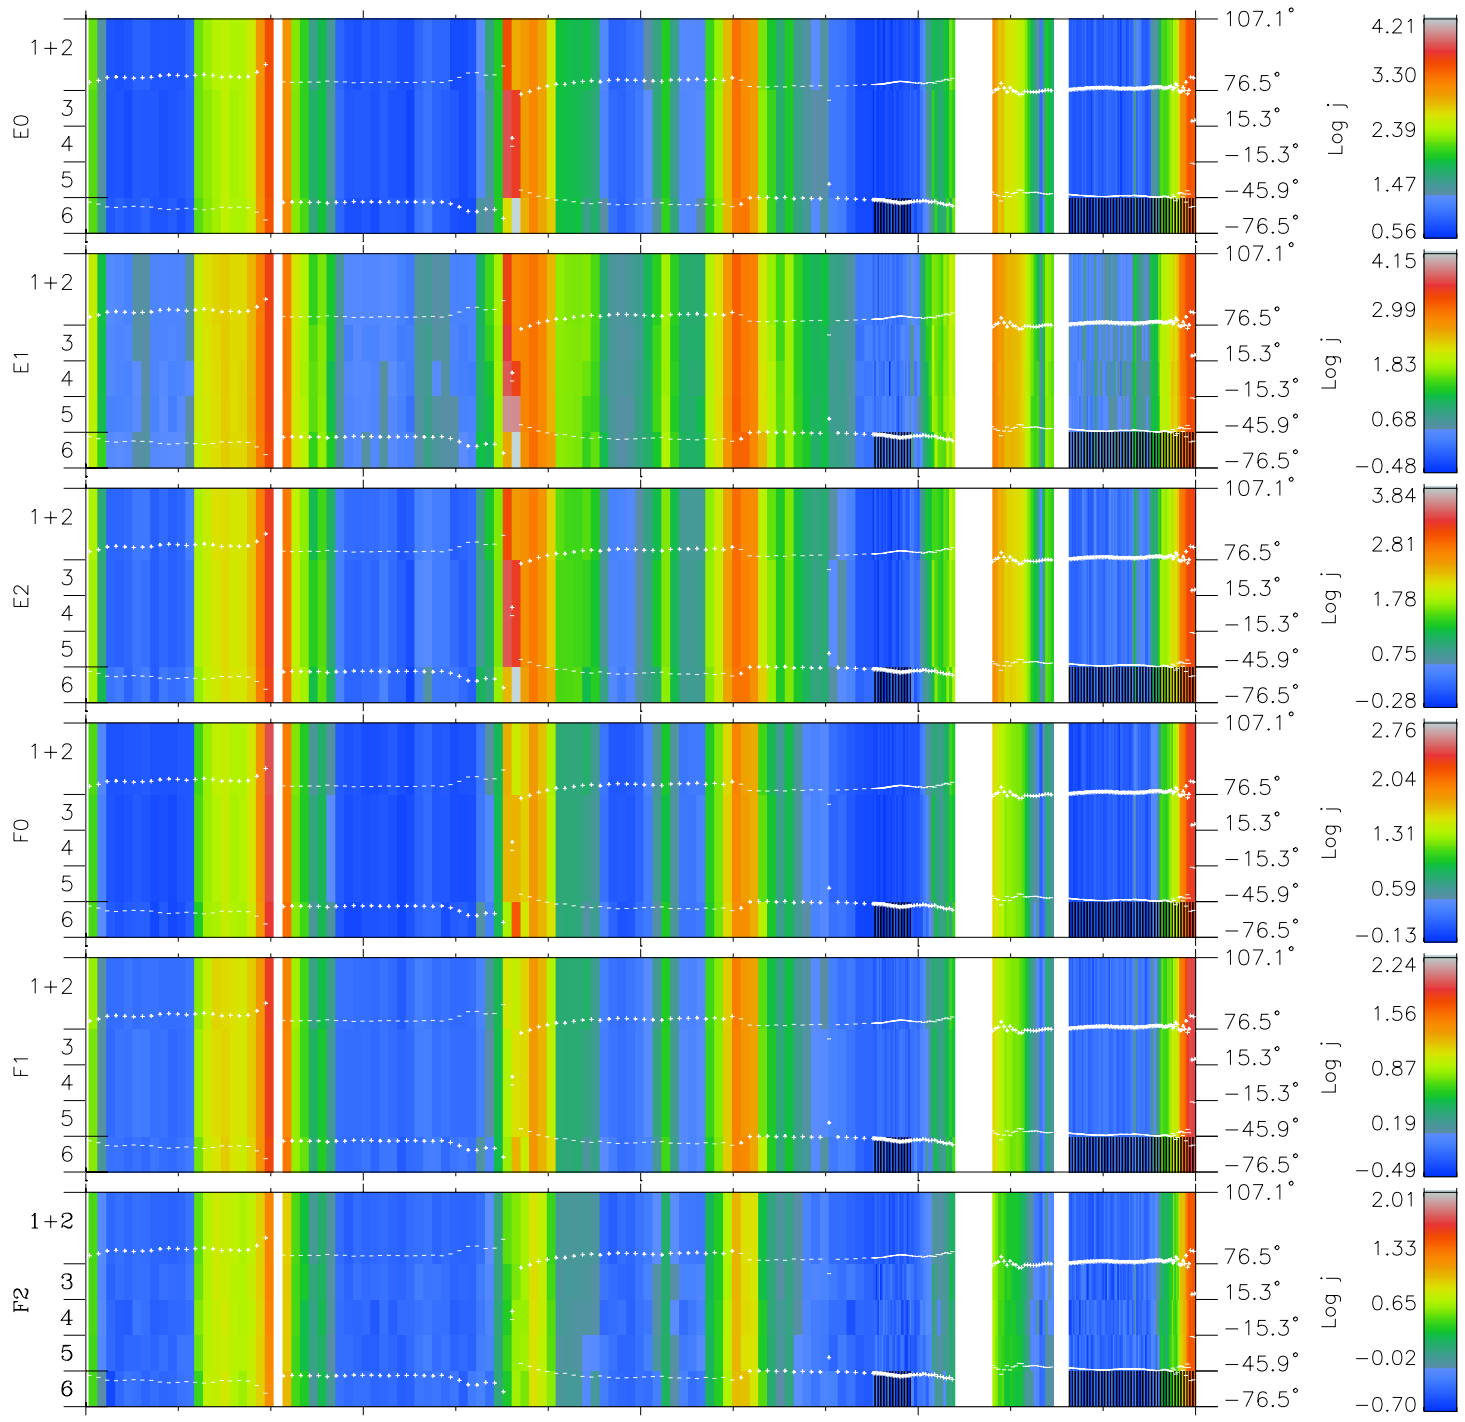

Galileo EPD Real Elevation Anisotropies 97089

Software Version: RTELEV_FLUX V 1.20
Data Production: 06-03-00
Plot Production: Sat Sep 15 01:41:07 2001
Color File: wondr3
Geofactor File: 1.1

| 00:00:00 1997-089 | 89-06 | 89-12 | 89-18 | 00:00:00 1997-090 | |
|----------------------|--------|--------|--------|----------------------|------------------------|
| + | + | + | + | + | |
| -19.51 | -18.03 | -16.53 | -15.01 | -13.46 | X JSE(R _j) |
| -47.16 | -46.20 | -45.18 | -44.10 | -42.94 | Y JSE(R _j) |
| 2.29 | 2.25 | 2.21 | 2.16 | 2.11 | Z JSE(R _j) |

◇ = Jupiter look direction
□ = Corotation look direction