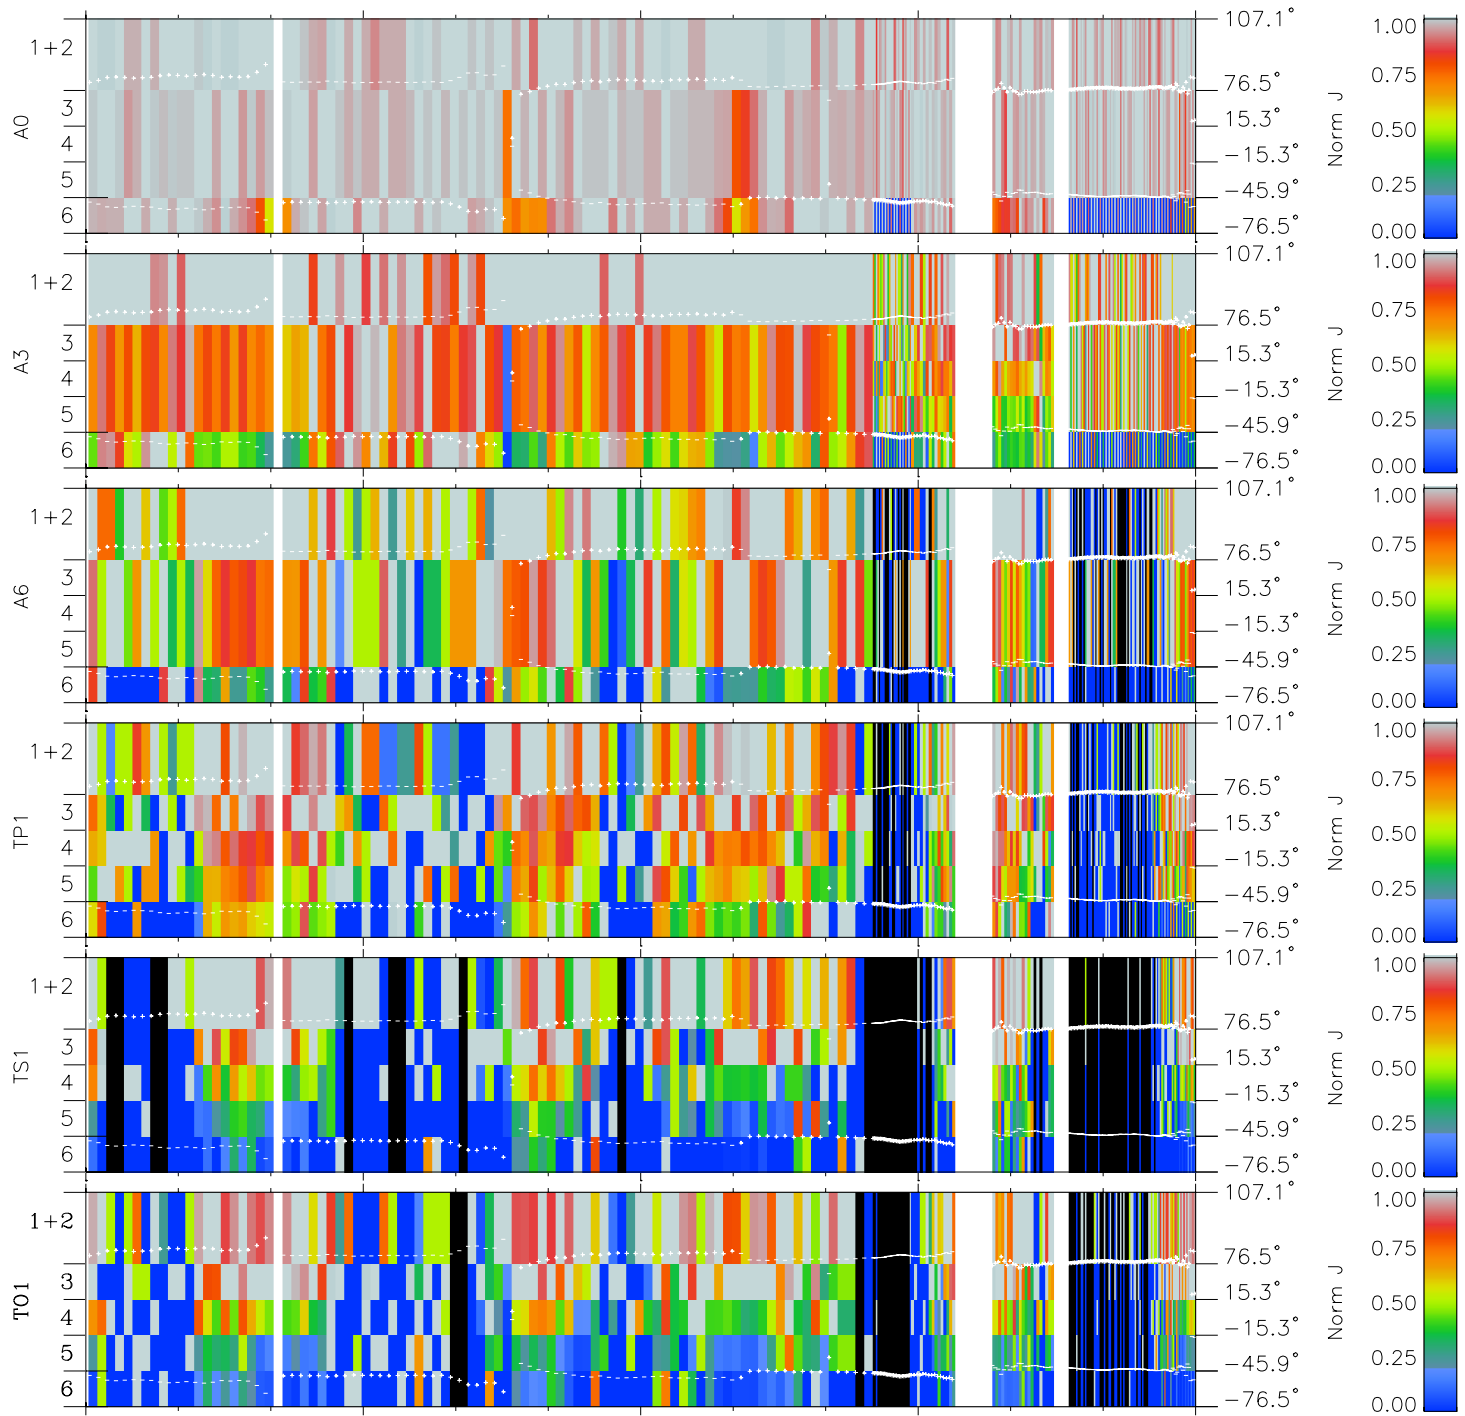

Galileo EPD Real Elevation Anisotropies 97089

Software Version: RTELEV_NORM V 1.20
Data Production: 06-03-00
Plot Production: Sat Sep 15 01:41:17 2001
Color File: wondr3
Geofactor File: 1.1

00:00:00 1997-089	89-06	89-12	89-18	00:00:00 1997-090	
+	+	+	+	+	X JSE(R _j)
-19.51	-18.03	-16.53	-15.01	-13.46	Y JSE(R _j)
-47.16	-46.20	-45.18	-44.10	-42.94	Z JSE(R _j)
2.29	2.25	2.21	2.16	2.11	

- ◇ = Jupiter look direction
- = Corotation look direction