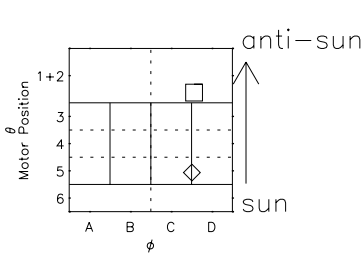

Galileo EPD Real Elevation Anisotropies 97089

Software Version: RTELEV_NORM V 1.20
Data Production: 06-03-00
Plot Production: Sat Sep 15 01:41:17 2001
Color File: wondr3
Geofactor File: 1.1

00:00:00 1997-089	89-06	89-12	89-18	00:00:00 1997-090	
+	+	+	+	+	X JSE(R _j)
-19.51	-18.03	-16.53	-15.01	-13.46	Y JSE(R _j)
-47.16	-46.20	-45.18	-44.10	-42.94	Z JSE(R _j)
2.29	2.25	2.21	2.16	2.11	

- ◇ = Jupiter look direction
- = Corotation look direction