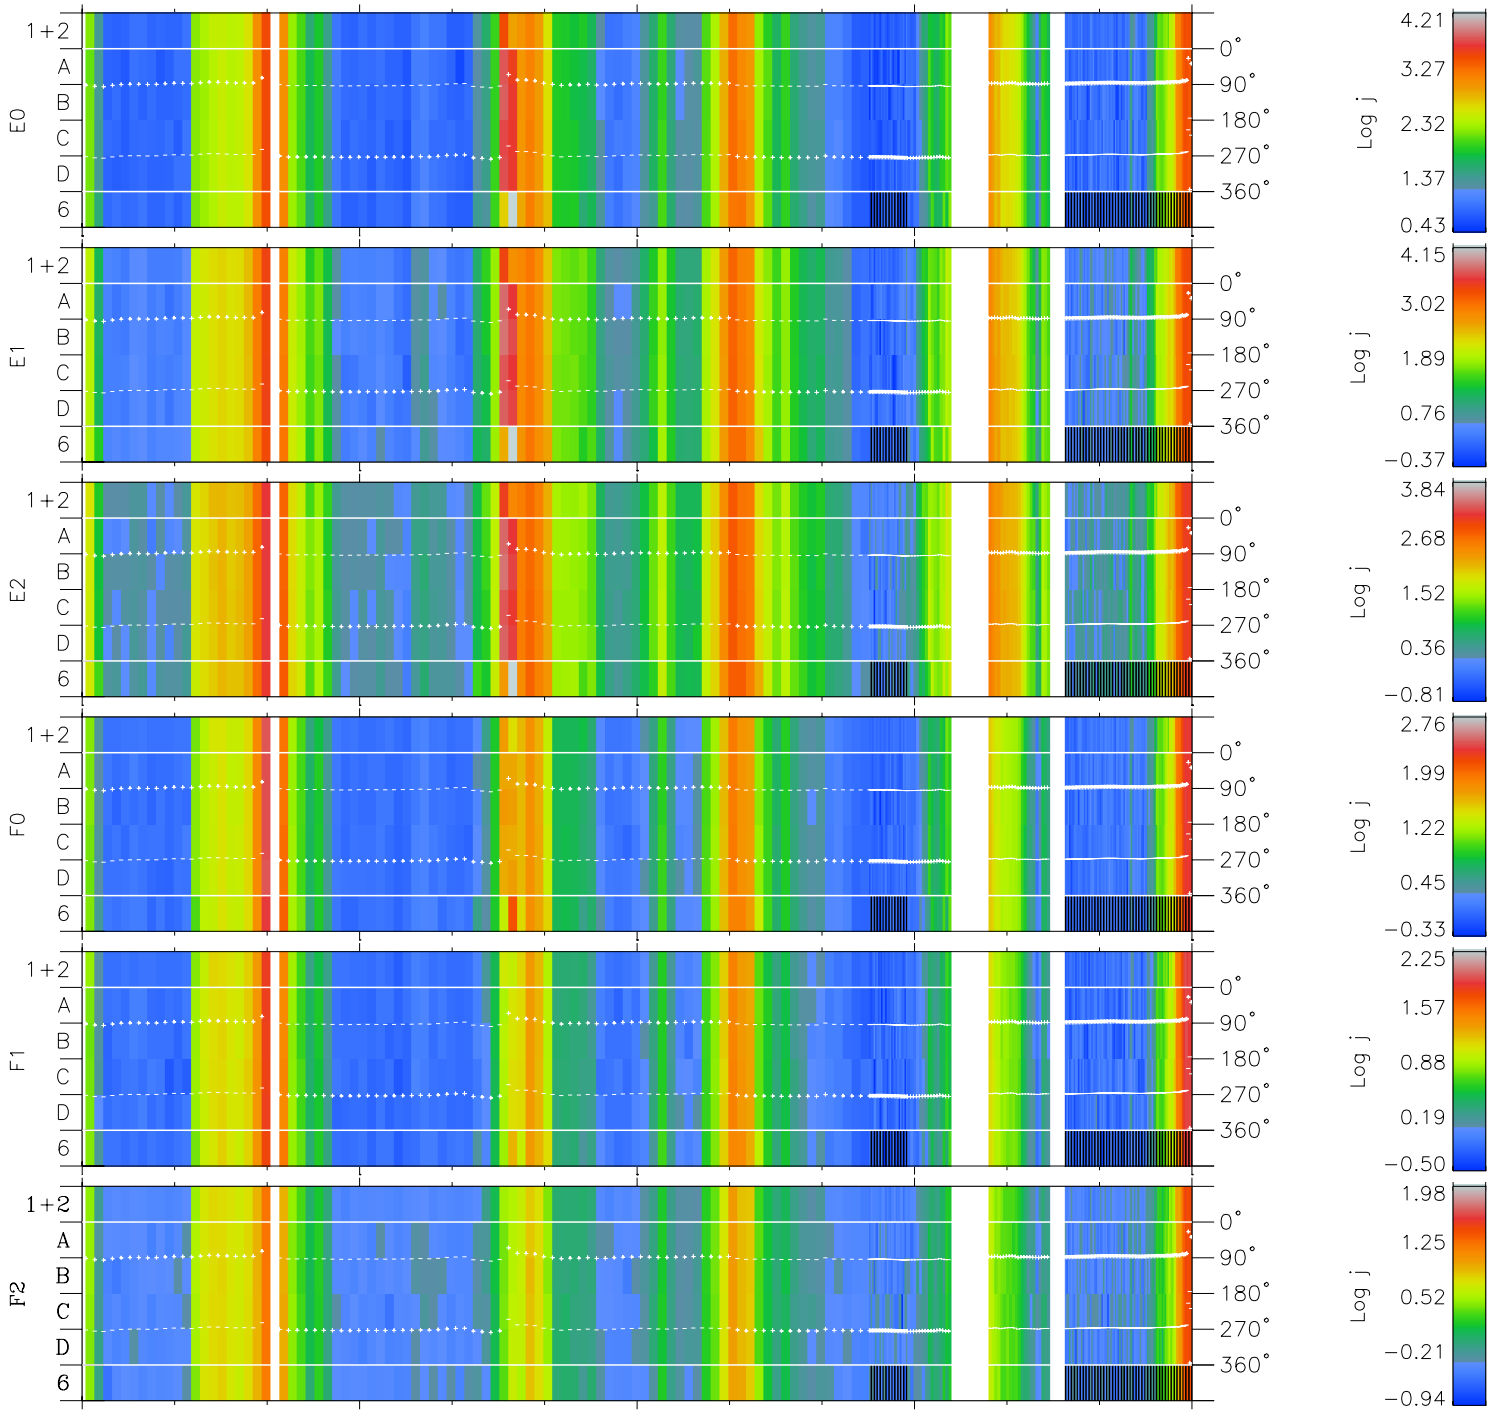

Galileo EPD Real Time Azimuth Anisotropies 97089

Software Version: RTAZIM_FLUX V 1.20
 Data Production: 06-03-00
 Plot Production: Sat Sep 15 01:42:02 2001
 Color File: wondr3
 Geofactor File: 1.1

00:00:00 1997-089	89-06	89-12	89-18	00:00:00 1997-090	
+	+	+	+	+	
-19.51	-18.03	-16.53	-15.01	-13.46	X JSE(R_j)
-47.16	-46.20	-45.18	-44.10	-42.94	Y JSE(R_j)
2.29	2.25	2.21	2.16	2.11	Z JSE(R_j)

◇ = Jupiter look direction
 □ = Corotation look direction