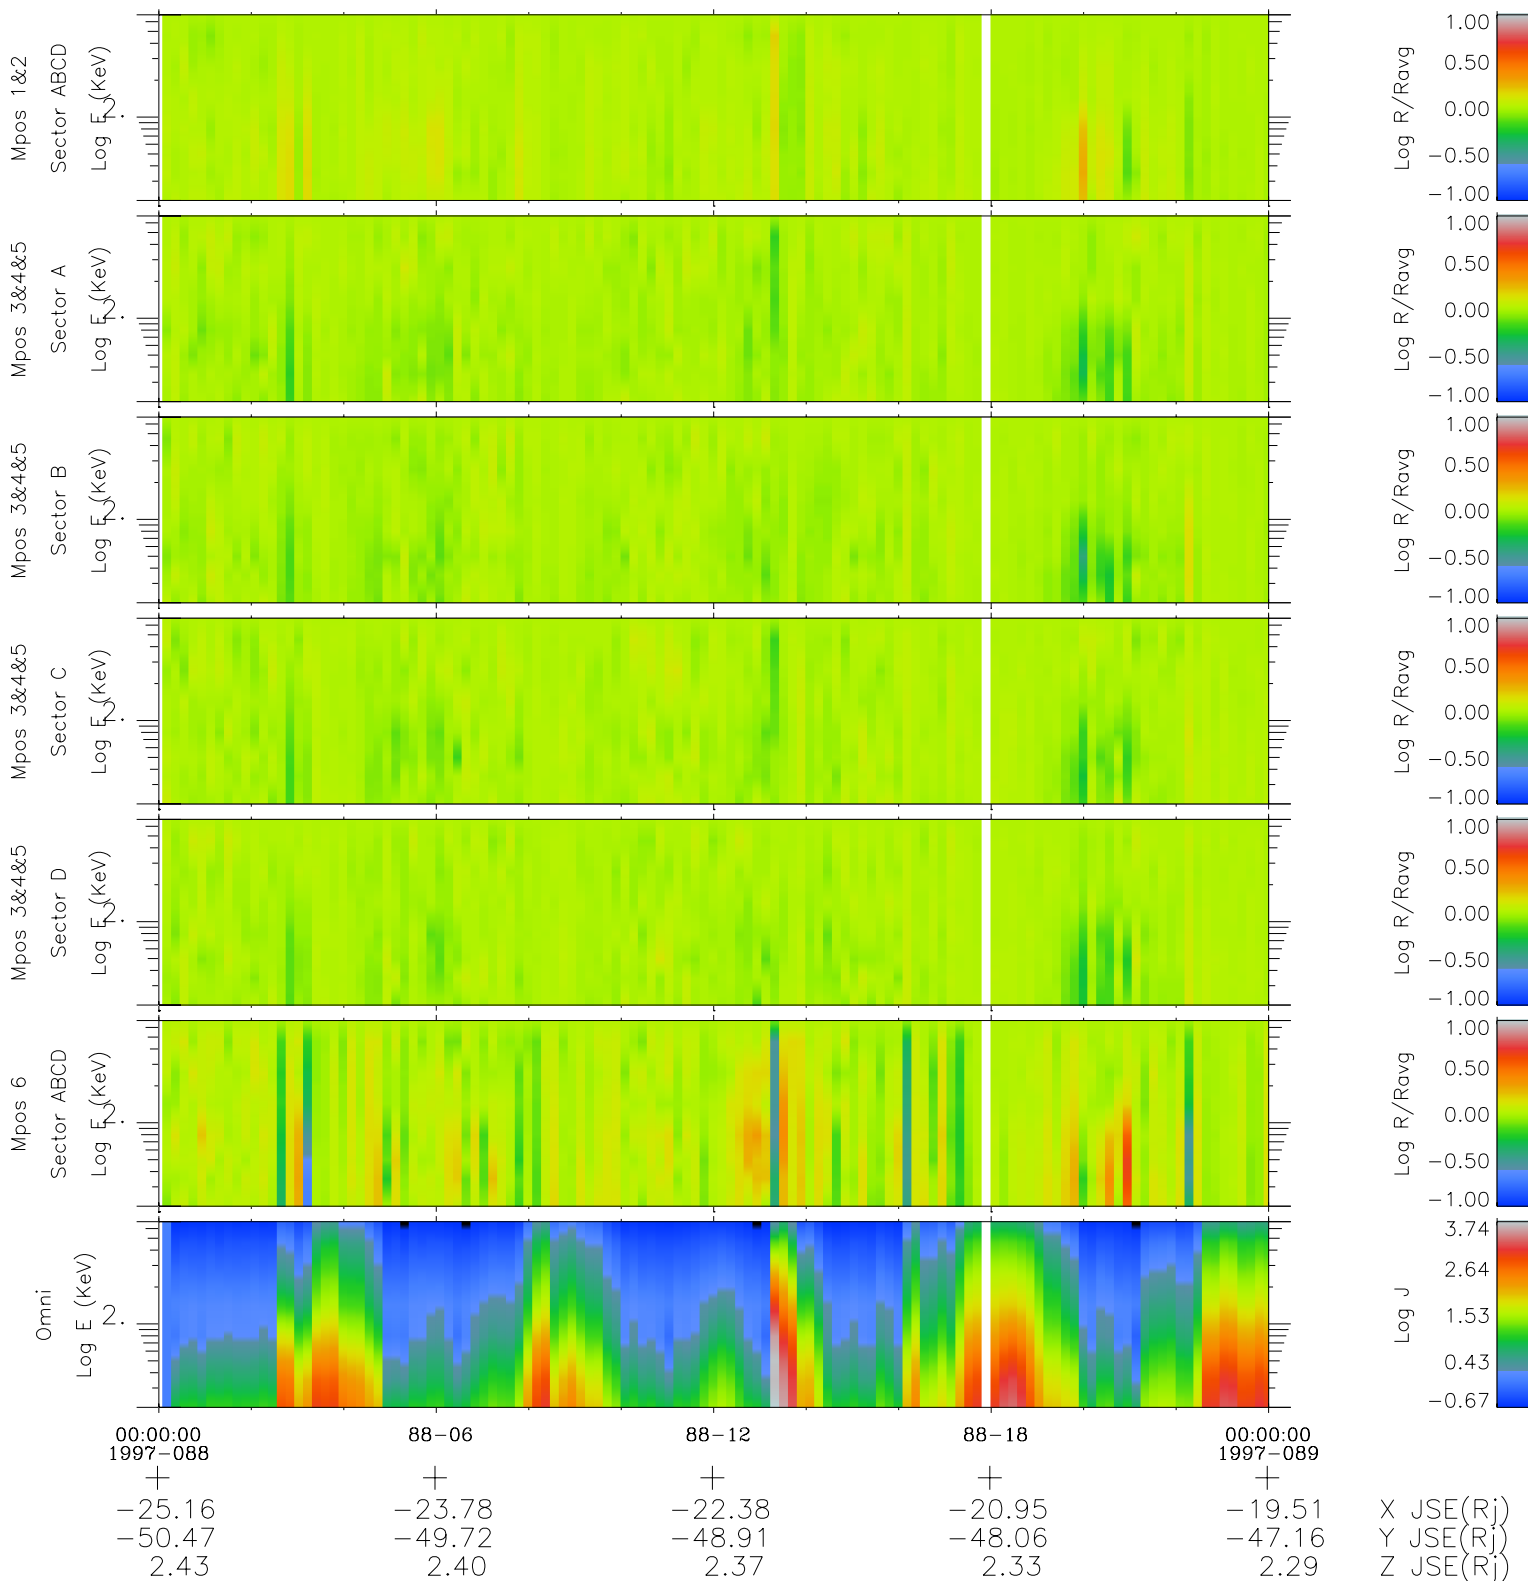

Galileo EPD Real Time R6 Electrons Spectra 97088

Software Version: RTSPEC_R6 V 1.20
 Data Production: 06-03-00
 Plot Production: Sat Sep 15 01:30:44 2001
 Color File: wondr3
 Geofactor File: 1.1

- ◇ = Jupiter look direction
- = Corotation look direction