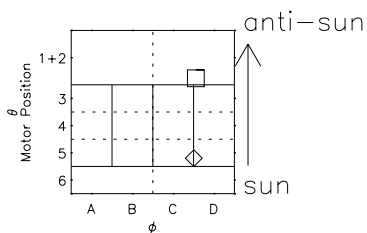

Galileo EPD Real Time R6 Electrons Spectra 97088

Software Version: RTSPEC_R6 V 1.20
 Data Production: 06-03-00
 Plot Production: Sat Sep 15 01:30:44 2001
 Color File: wondr3
 Geofactor File: 1.1

- ◇ = Jupiter look direction
- = Corotation look direction