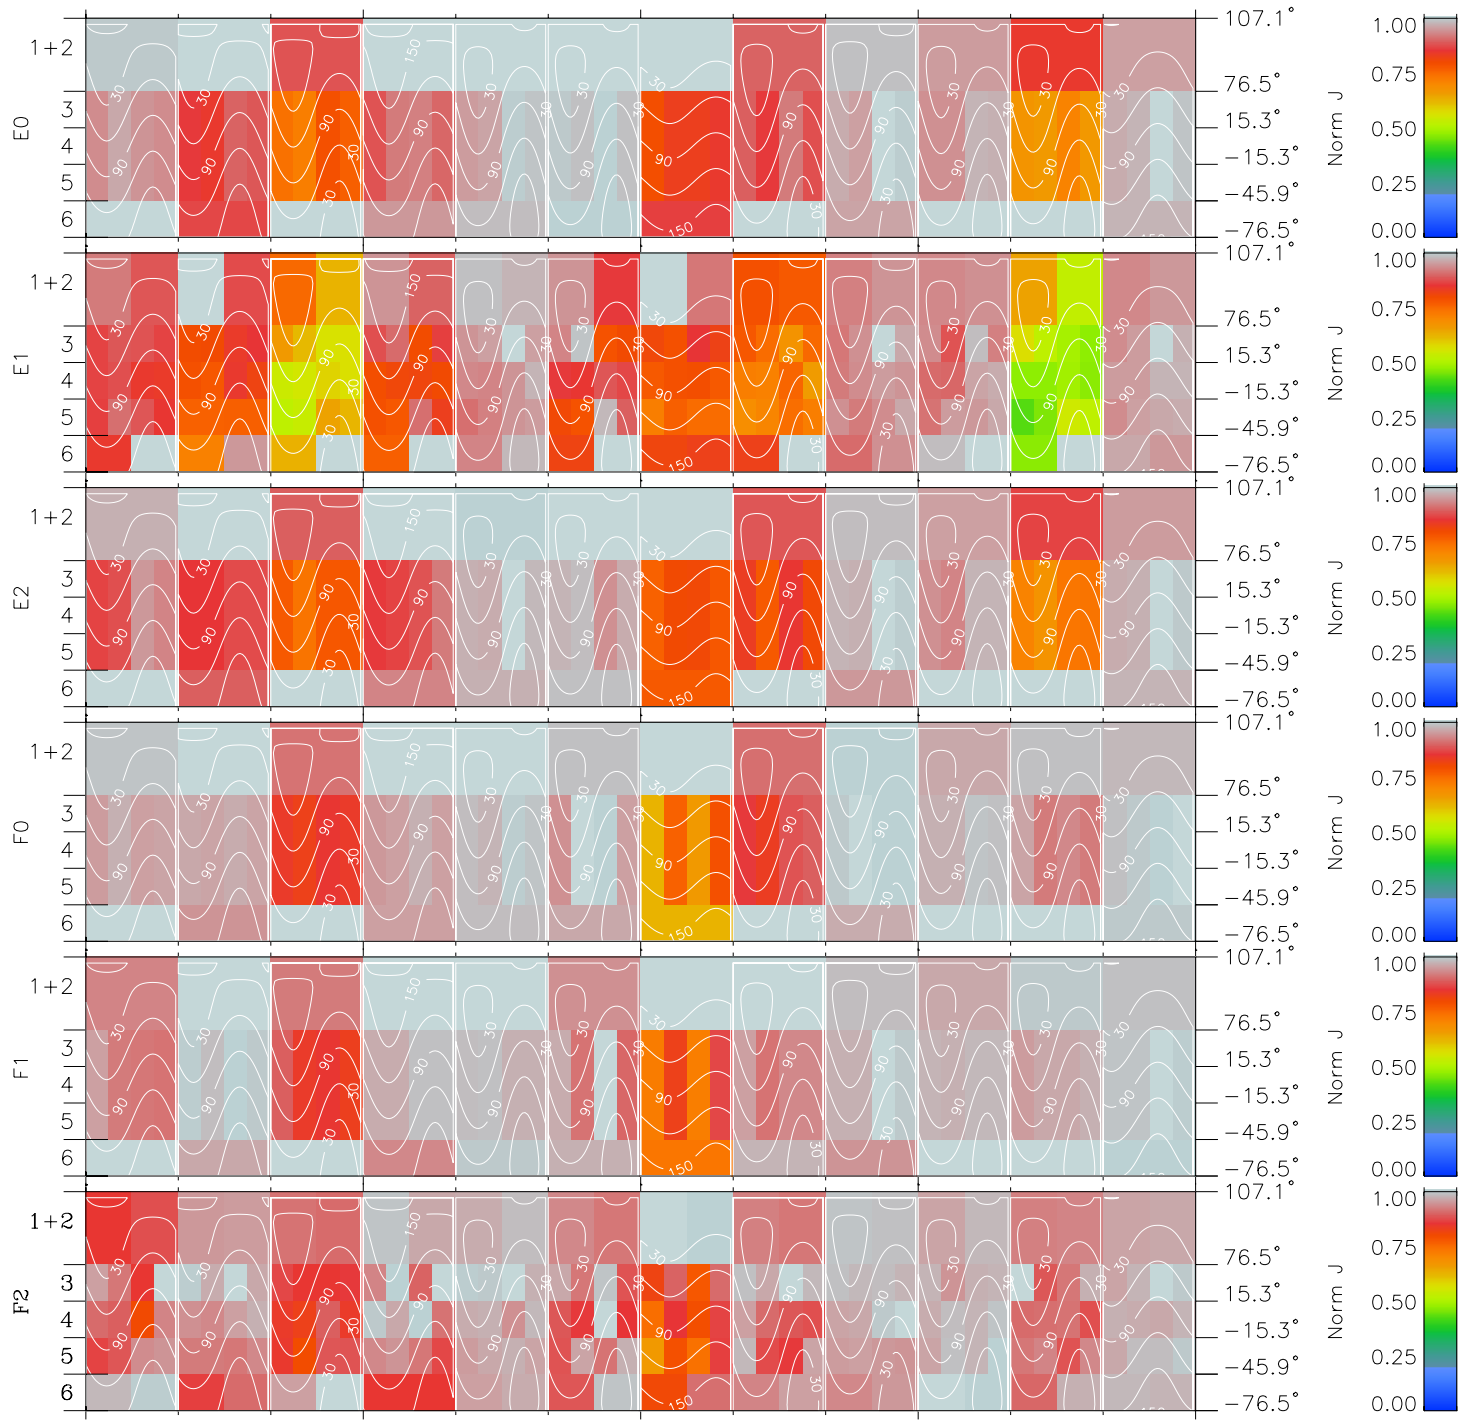

Galileo EPD Real Time All-Sky Anisotropies 97088

Software Version: RTSKY_NORM V 1.20
 Data Production: 06-03-00
 Plot Production: Sat Sep 15 01:31:37 2001
 Color File: wondr3
 Geofactor File: 1.1

00:00:00 1997-088	88-06	88-12	88-18	00:00:00 1997-089	
+	+	+	+	+	
-25.16	-23.78	-22.38	-20.95	-19.51	X JSE(R _j)
-50.47	-49.72	-48.91	-48.06	-47.16	Y JSE(R _j)
2.43	2.40	2.37	2.33	2.29	Z JSE(R _j)

- ◇ = Jupiter look direction
- = Corotation look direction