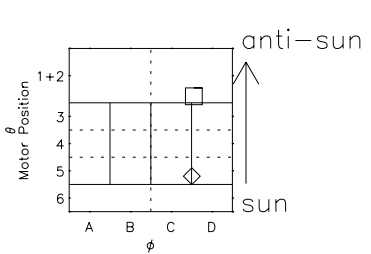

Galileo EPD Real Time All-Sky Anisotropies 97088

Software Version: RTSKY_NORM V 1.20
 Data Production: 06-03-00
 Plot Production: Sat Sep 15 01:31:37 2001
 Color File: wondr3
 Geofactor File: 1.1

00:00:00 1997-088	88-06	88-12	88-18	00:00:00 1997-089	
+	+	+	+	+	
-25.16	-23.78	-22.38	-20.95	-19.51	X JSE(R _j)
-50.47	-49.72	-48.91	-48.06	-47.16	Y JSE(R _j)
2.43	2.40	2.37	2.33	2.29	Z JSE(R _j)

- ◇ = Jupiter look direction
- = Corotation look direction