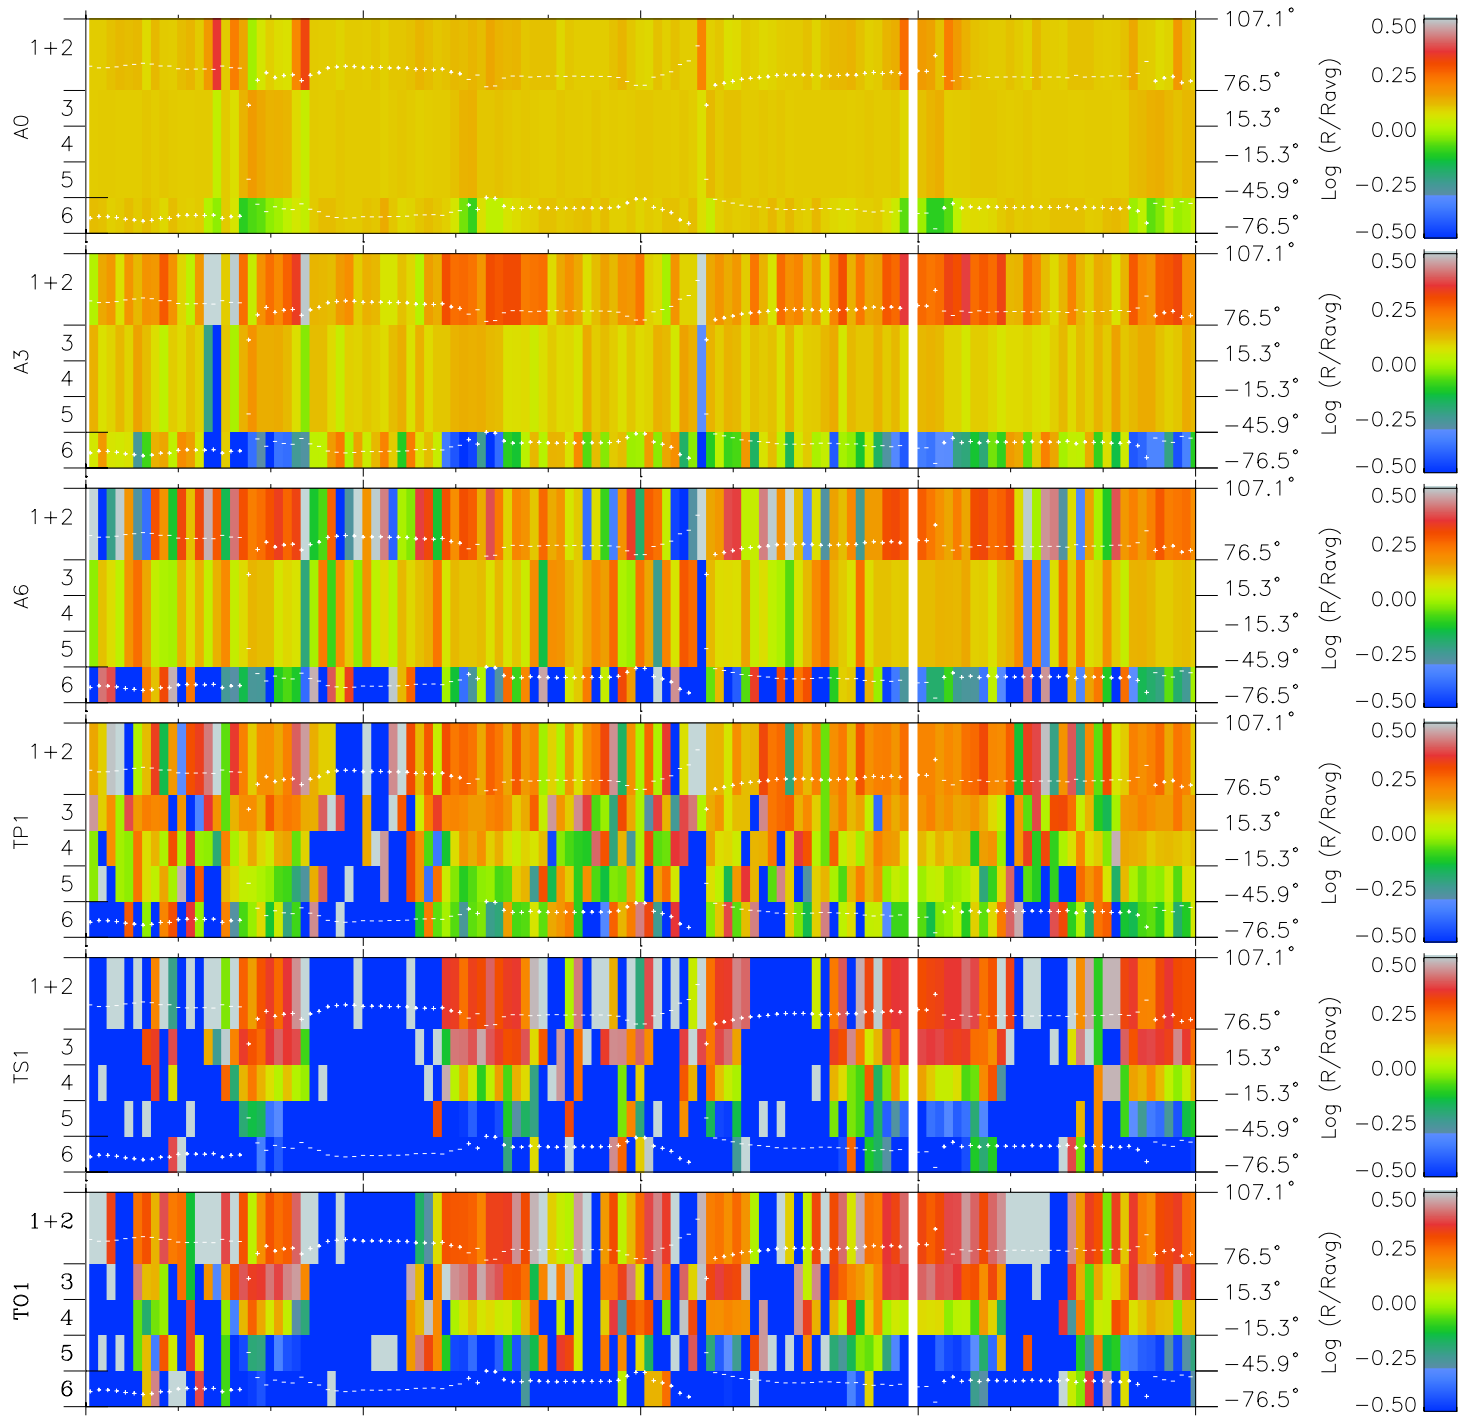

# Galileo EPD Real Elevation Anisotropies 97088

Software Version: RTELEV\_MEAN V 1.20  
 Data Production: 06-03-00  
 Plot Production: Sat Sep 15 01:31:44 2001  
 Color File: wondr3  
 Geofactor File: 1.1

00:00:00 1997-088	88-06	88-12	88-18	00:00:00 1997-089	X JSE(R <sub>j</sub> )
+	+	+	+	+	Y JSE(R <sub>j</sub> )
-25.16	-23.78	-22.38	-20.95	-19.51	Z JSE(R <sub>j</sub> )
-50.47	-49.72	-48.91	-48.06	-47.16	
2.43	2.40	2.37	2.33	2.29	

- ◇ = Jupiter look direction
- = Corotation look direction