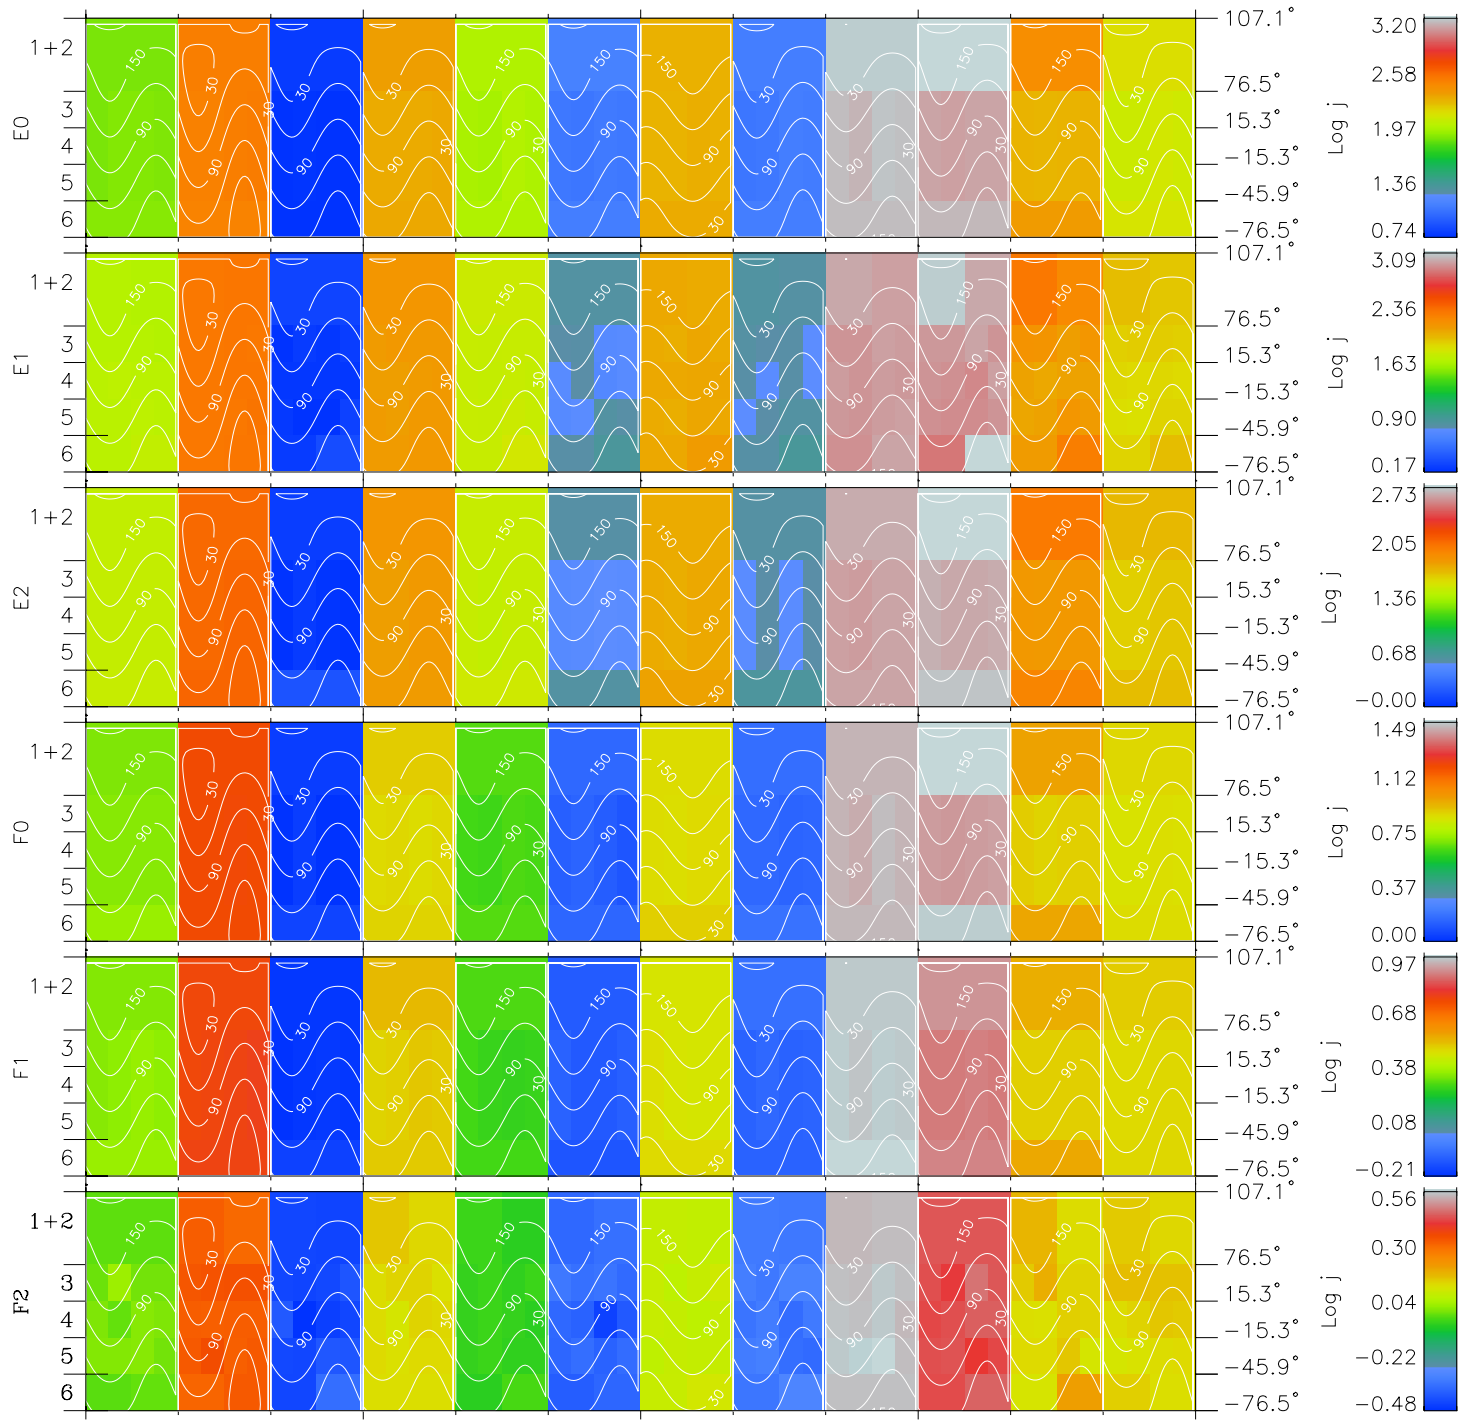

Galileo EPD Real Time All-Sky Anisotropies 97087

Software Version: RTSKY_FLUX V 1.20
 Data Production: 06-03-00
 Plot Production: Sat Sep 15 01:23:14 2001
 Color File: wondr3
 Geofactor File: 1.1

00:00:00 1997-087	87-06	87-12	87-18	00:00:00 1997-088	X JSE(R _j)
+	+	+	+	+	Y JSE(R _j)
-30.44	-29.15	-27.84	-26.51	-25.16	Z JSE(R _j)
-53.07	-52.47	-51.85	-51.18	-50.47	
2.53	2.51	2.49	2.46	2.43	

- ◇ = Jupiter look direction
- = Corotation look direction