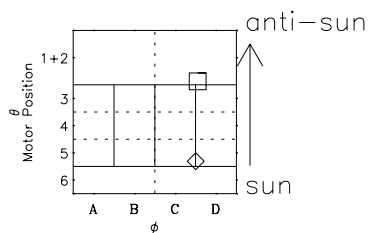

# Galileo EPD Real-Time Omni 97087

Software Version: RTLINE\_OMNI V 1.20  
Data Production: 06-03-00  
Plot Production: Sat Sep 15 01:24:45 2001

- ◇ = Jupiter look direction
- = Corotation look direction