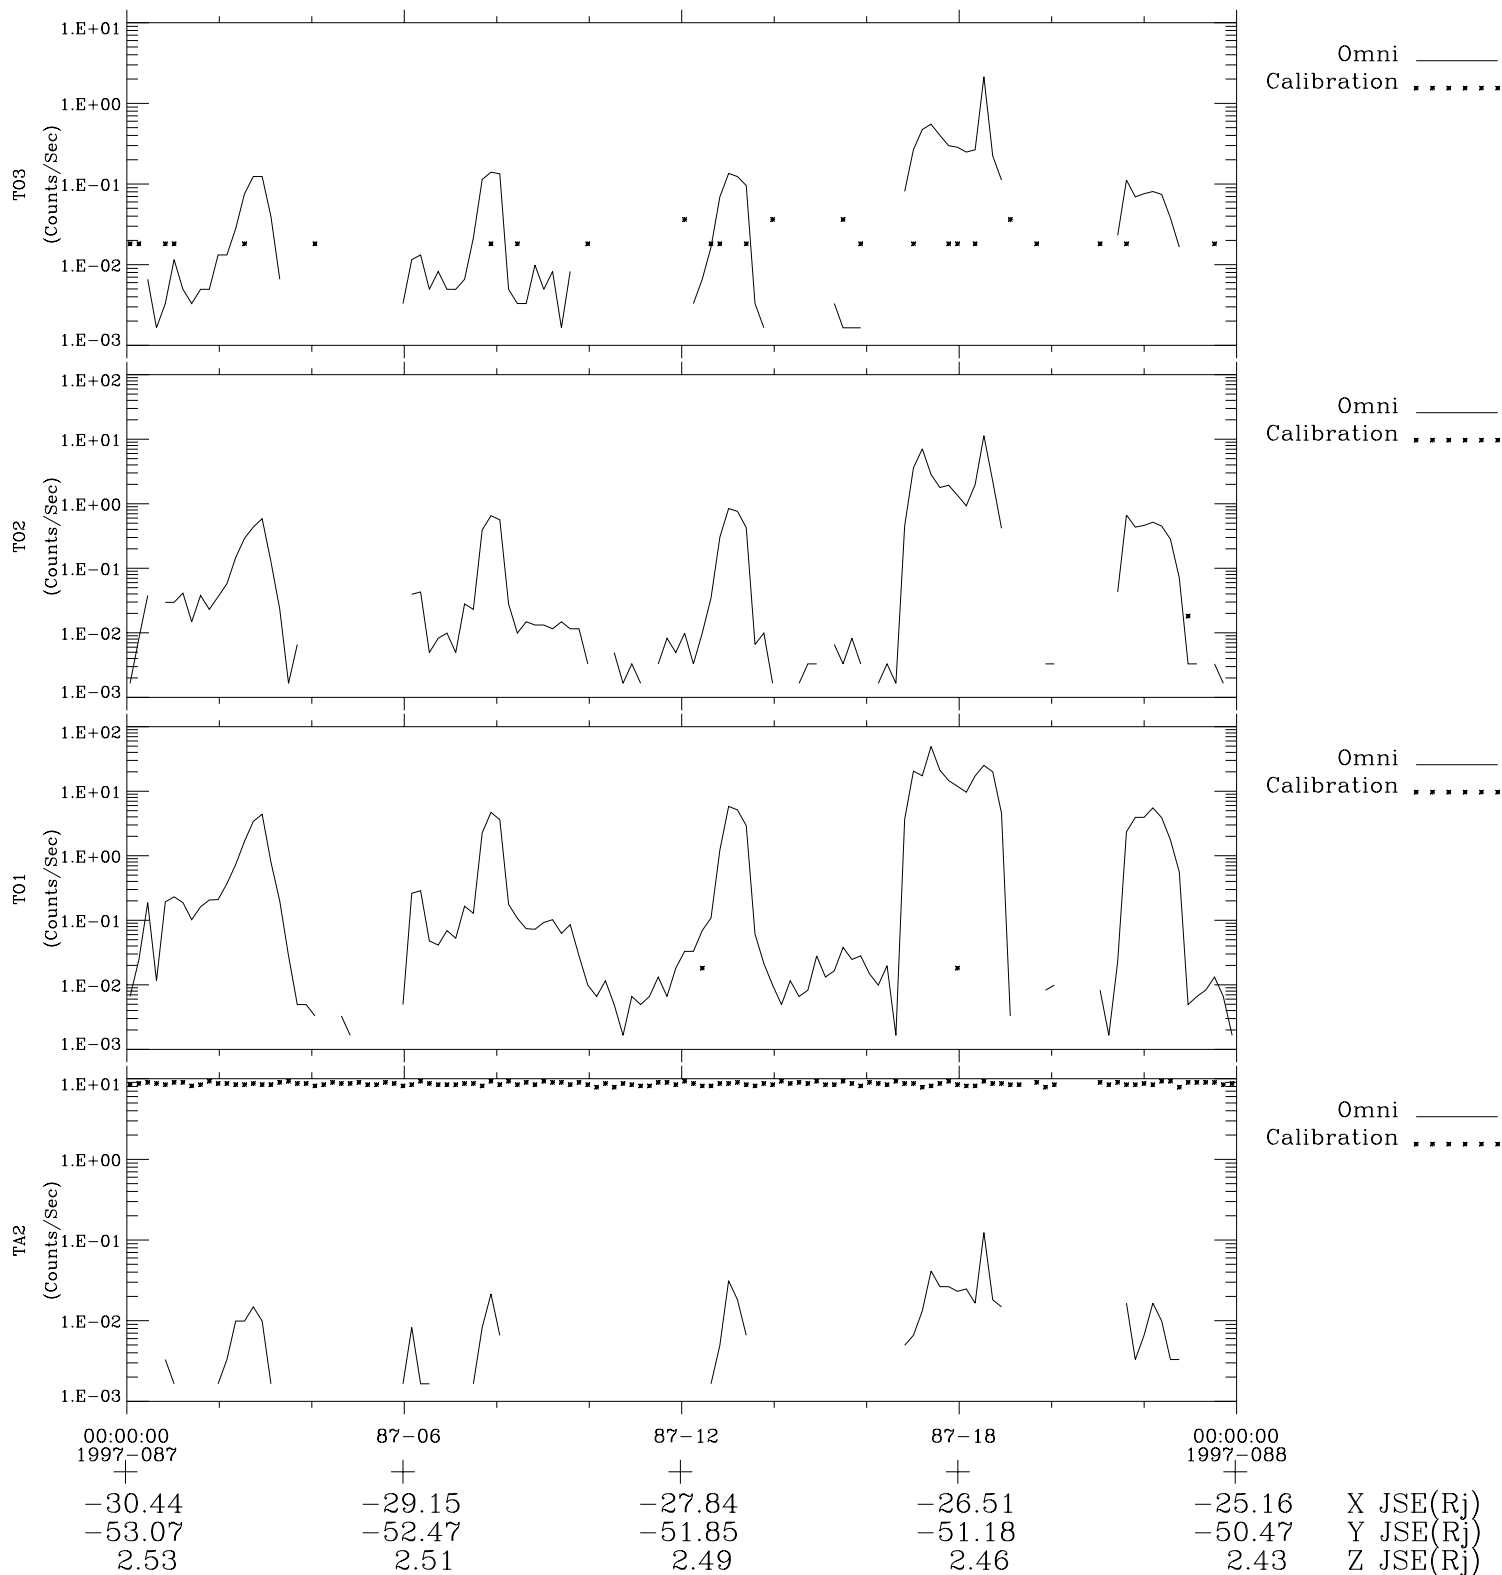

# Galileo EPD Real-Time Omni 97087

Software Version: RTLINE\_OMNI V 1.20  
Data Production: 06-03-00  
Plot Production: Sat Sep 15 01:24:45 2001

- ◇ = Jupiter look direction
- = Corotation look direction