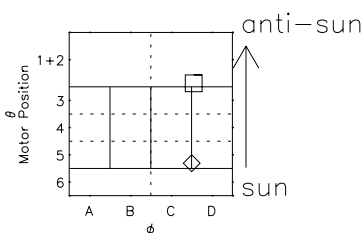

Galileo EPD Real Elevation Anisotropies 97087

Software Version: RTELEV_MEAN V 1.20
Data Production: 06-03-00
Plot Production: Sat Sep 15 01:23:36 2001
Color File: wondr3
Geofactor File: 1.1

- ◇ = Jupiter look direction
- = Corotation look direction