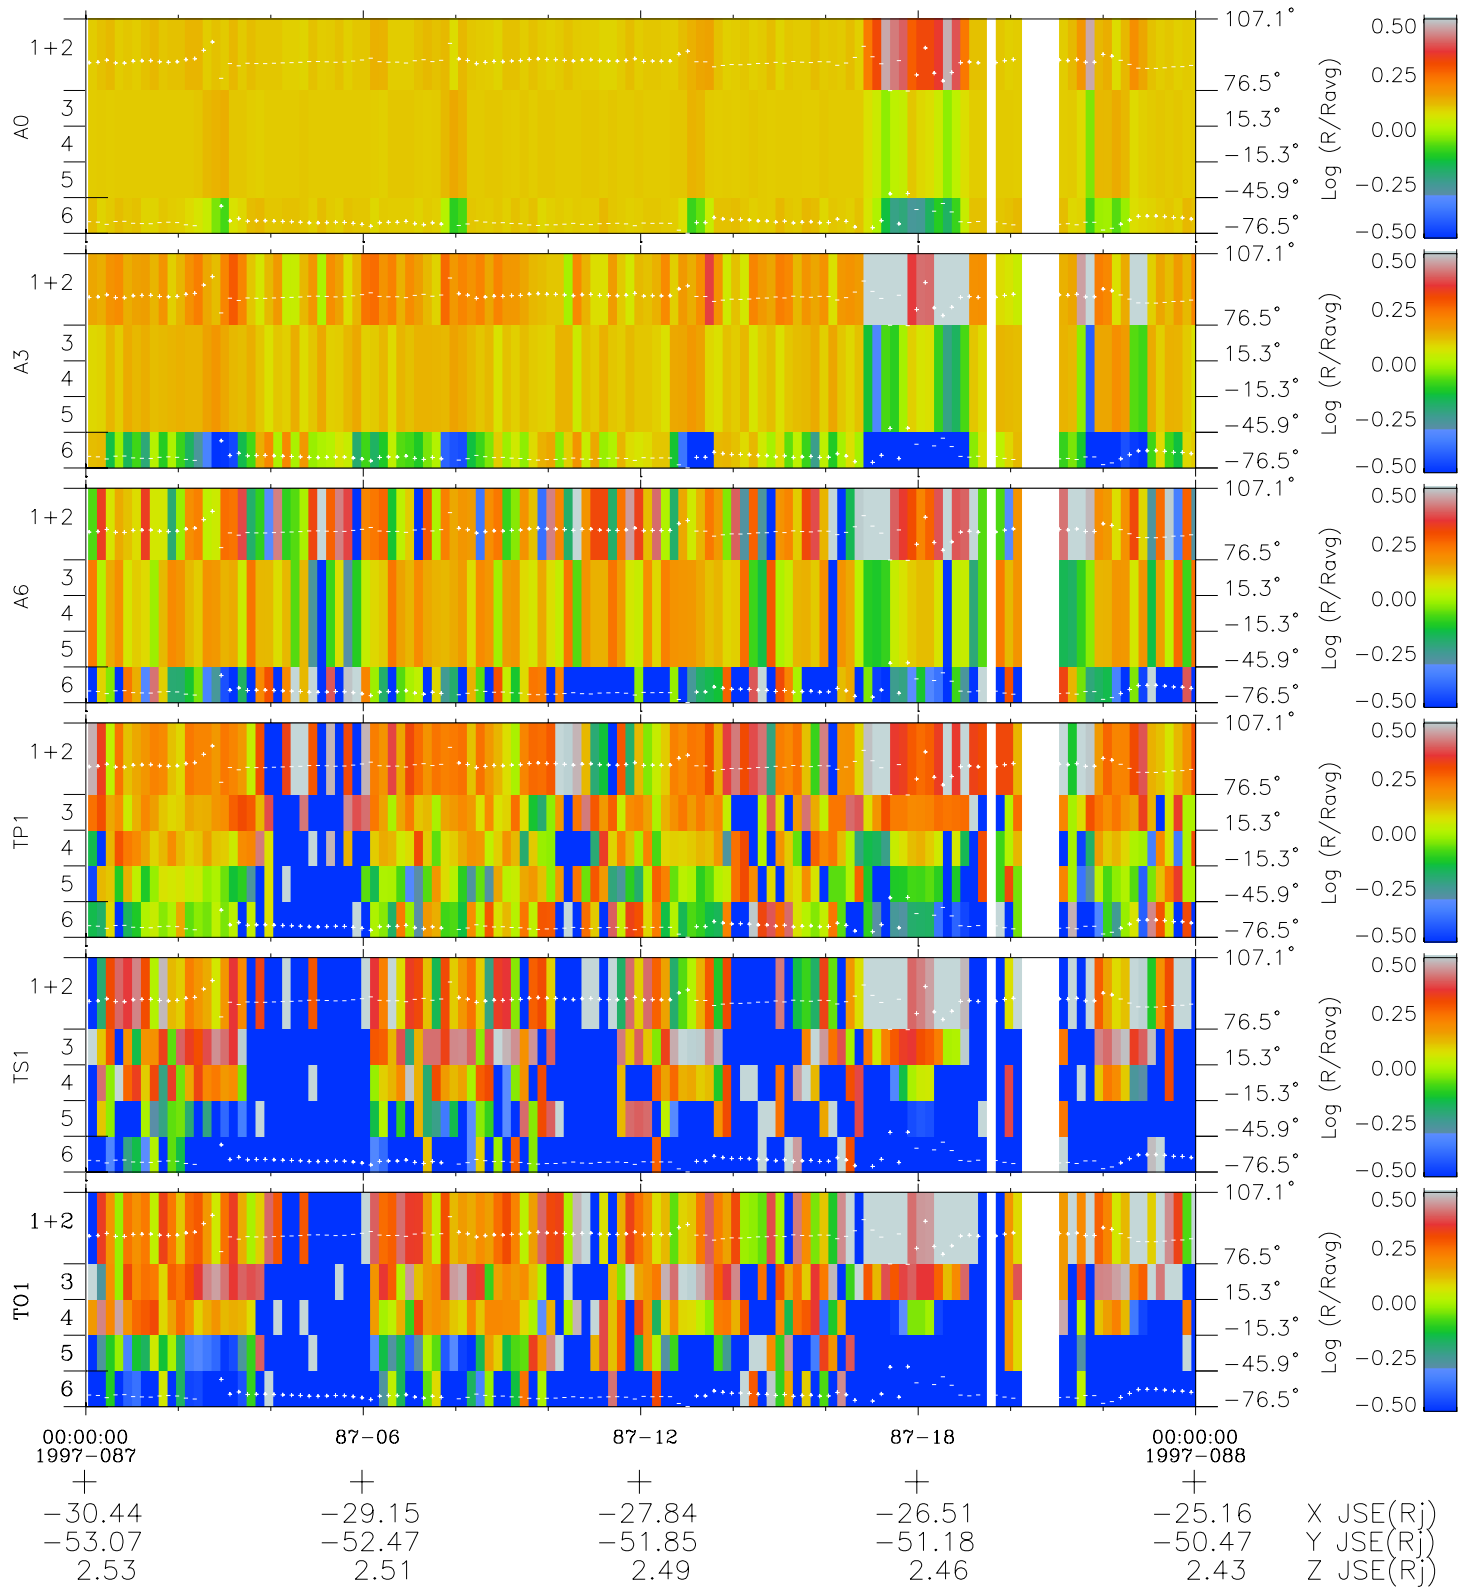

Galileo EPD Real Elevation Anisotropies 97087

Software Version: RTELEV_MEAN V 1.20
Data Production: 06-03-00
Plot Production: Sat Sep 15 01:23:36 2001
Color File: wondr3
Geofactor File: 1.1

- ◇ = Jupiter look direction
- = Corotation look direction