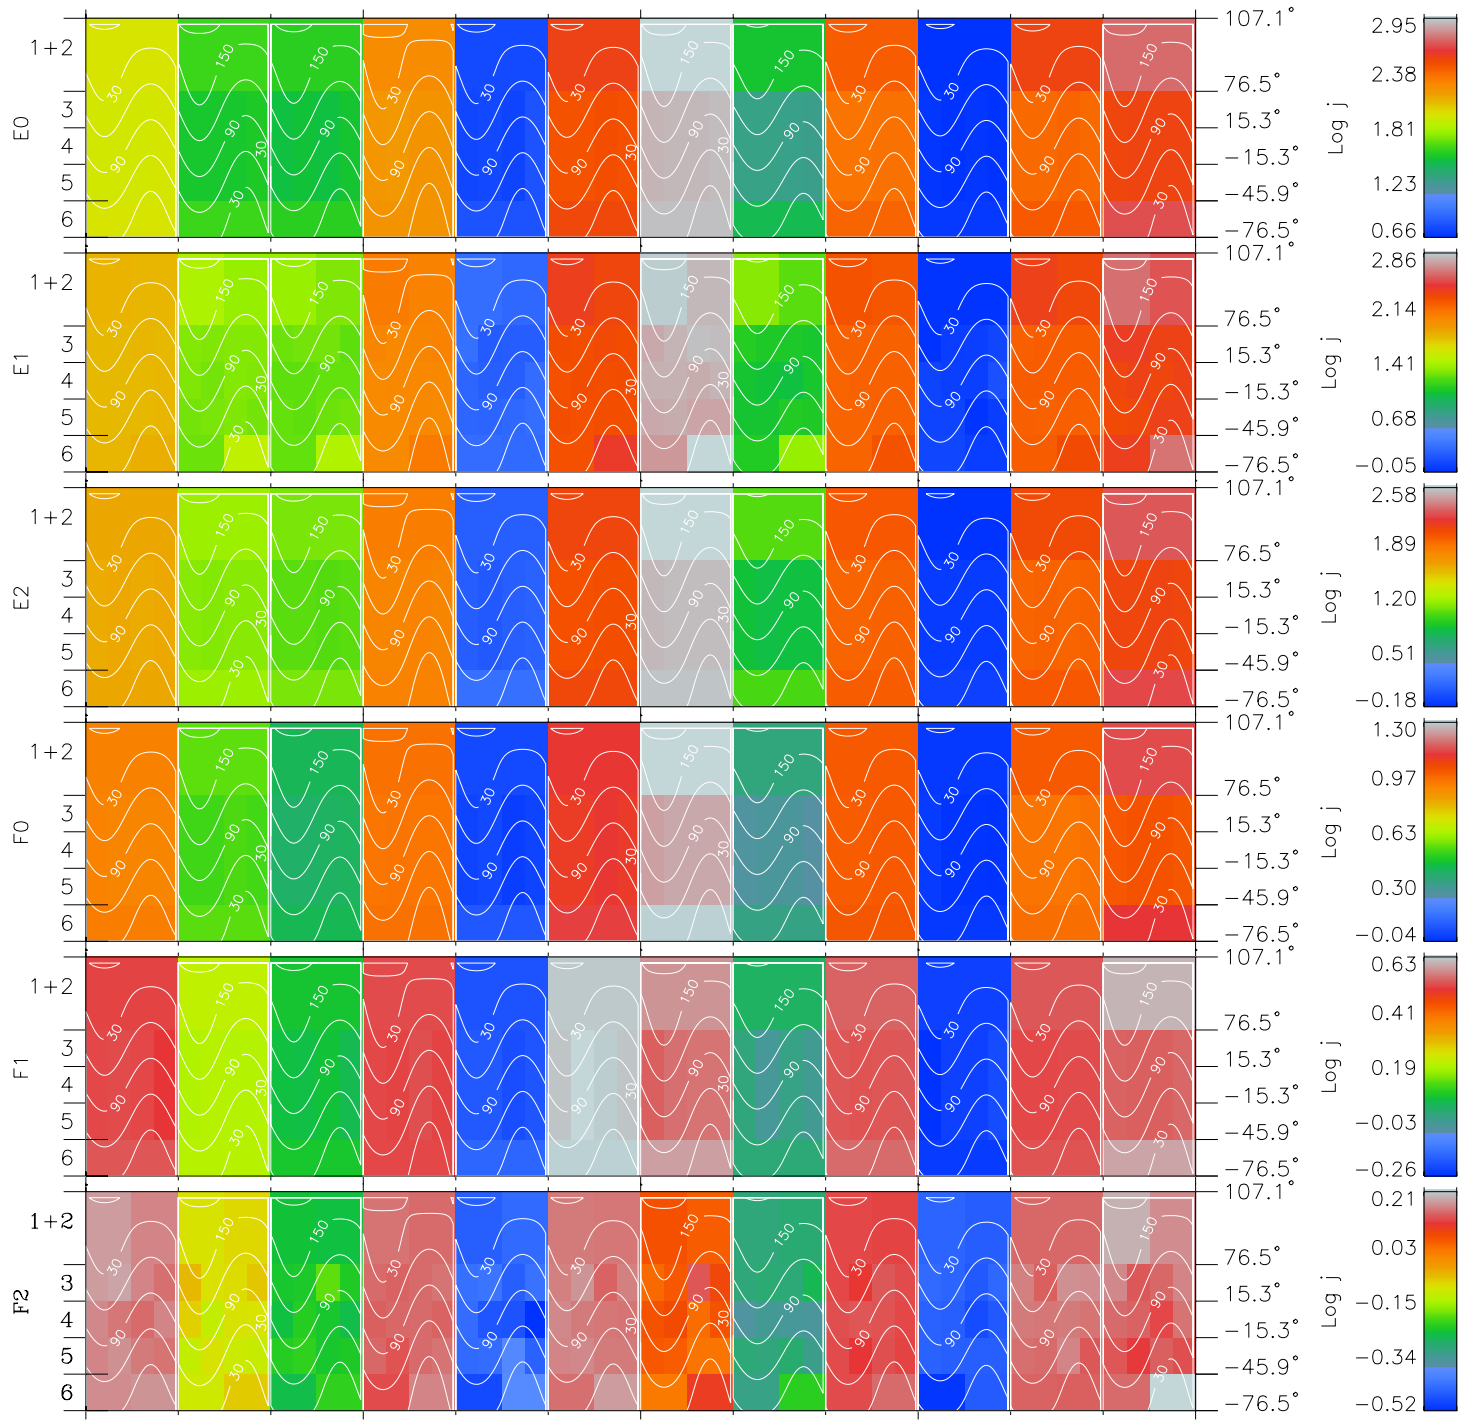

Galileo EPD Real Time All-Sky Anisotropies 97086

Software Version: RTSKY_FLUX V 1.20
 Data Production: 06-03-00
 Plot Production: Sat Sep 15 01:15:06 2001
 Color File: wondr3
 Geofactor File: 1.1

00:00:00 1997-086	86-06	86-12	86-18	00:00:00 1997-087	X JSE(R _j)
+	+	+	+	+	Y JSE(R _j)
-35.37	-34.17	-32.95	-31.70	-30.44	Z JSE(R _j)
-55.08	-54.62	-54.14	-53.62	-53.07	
2.61	2.59	2.58	2.56	2.53	

- ◇ = Jupiter look direction
- = Corotation look direction