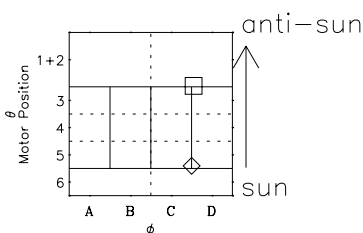

Galileo EPD Real-Time Six-Sector 97086

Software Version: RTLINE_R6 V 1.20
Data Production: 06-03-00
Plot Production: Sat Sep 15 01:16:45 2001

◇ = Jupiter look direction
□ = Corotation look direction