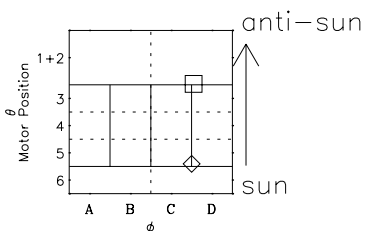

Galileo EPD Real-Time Six-Sector 97086

Software Version: RTLINE_R6 V 1.20
Data Production: 06-03-00
Plot Production: Sat Sep 15 01:16:45 2001

◇ = Jupiter look direction
□ = Corotation look direction