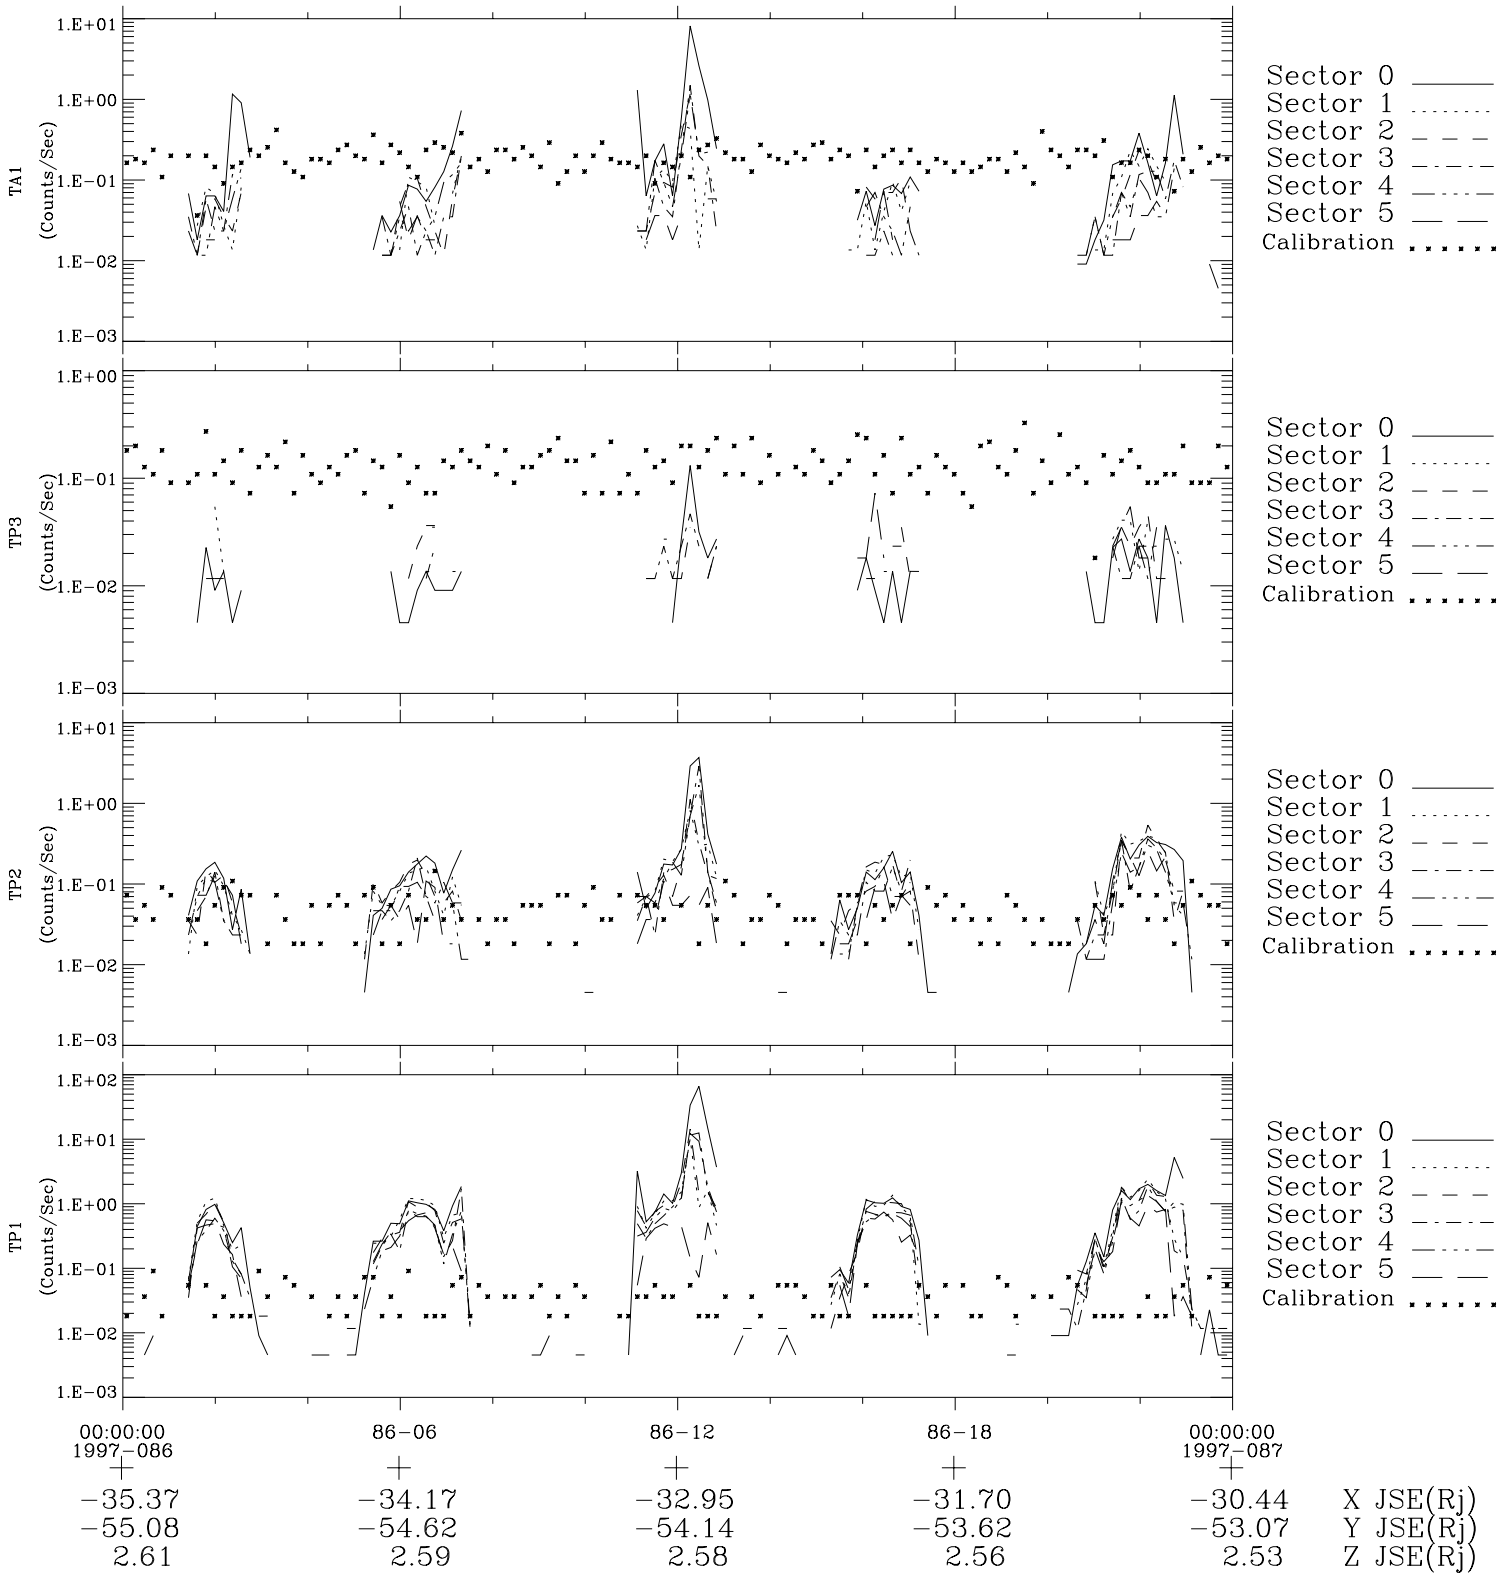

# Galileo EPD Real-Time Six-Sector 97086

Software Version: RTLINE\_R6 V 1.20  
Data Production: 06-03-00  
Plot Production: Sat Sep 15 01:16:44 2001

◇ = Jupiter look direction  
□ = Corotation look direction