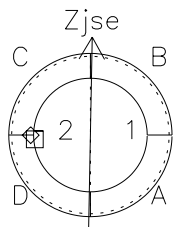

# Galileo EPD Real-Time Six-Sector 97086

Software Version: RTLINE\_R6 V 1.20  
Data Production: 06-03-00  
Plot Production: Sat Sep 15 01:16:44 2001

◇ = Jupiter look direction  
□ = Corotation look direction