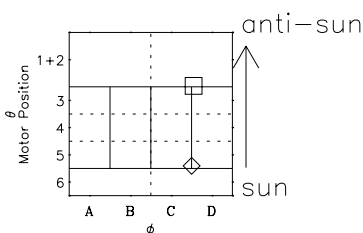

# Galileo EPD Real-Time Six-Sector 97086

Software Version: RTLINE\_R6 V 1.20  
Data Production: 06-03-00  
Plot Production: Sat Sep 15 01:16:44 2001

◇ = Jupiter look direction  
□ = Corotation look direction