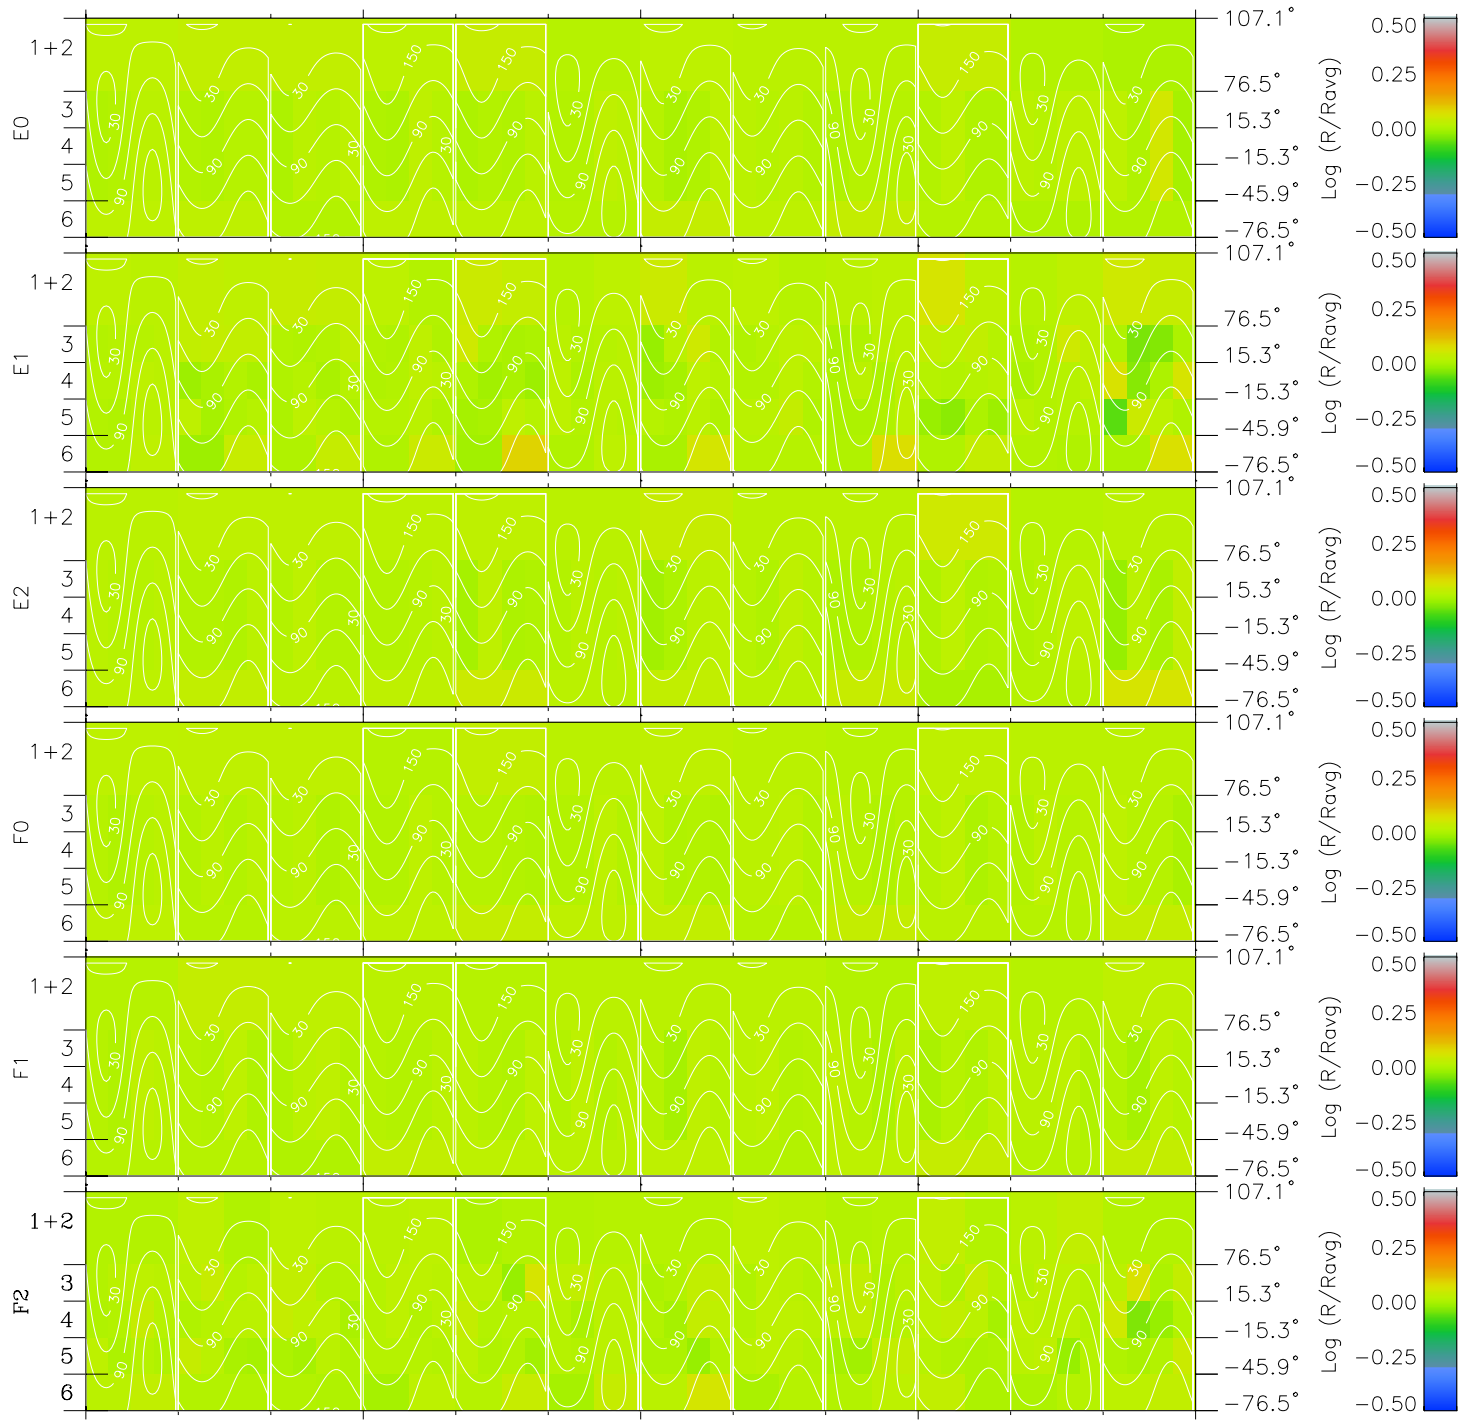

Galileo EPD Real Time All-Sky Anisotropies 97085

Software Version: RTSKY_MEAN V 1.20
 Data Production: 06-03-00
 Plot Production: Sat Sep 15 01:06:40 2001
 Color File: wondr3
 Geofactor File: 1.1

00:00:00 1997-085	85-06	85-12	85-18	00:00:00 1997-086	X JSE(R _j)
+	+	+	+	+	
-39.97	-38.85	-37.71	-36.55	-35.37	Y JSE(R _j)
-56.59	-56.25	-55.89	-55.50	-55.08	Z JSE(R _j)
2.66	2.65	2.64	2.63	2.61	

- ◇ = Jupiter look direction
- = Corotation look direction