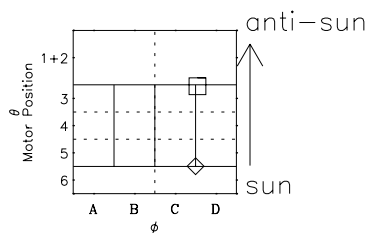

Galileo EPD Real-Time Omni 97085

Software Version: RTLINE_OMNI V 1.20
Data Production: 06-03-00
Plot Production: Sat Sep 15 01:08:30 2001

- ◇ = Jupiter look direction
- = Corotation look direction