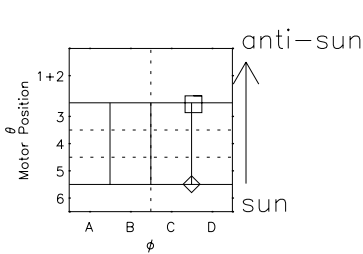

Galileo EPD Real Elevation Anisotropies 97085

Software Version: RTELEV_FLUX V 1.20
Data Production: 06-03-00
Plot Production: Sat Sep 15 01:07:35 2001
Color File: wondr3
Geofactor File: 1.1

| | | | | | |
|----------------------|--------|--------|--------|----------------------|------------------------|
| 00:00:00 1997-085 | 85-06 | 85-12 | 85-18 | 00:00:00 1997-086 | |
| + | + | + | + | + | X JSE(R _j) |
| -39.97 | -38.85 | -37.71 | -36.55 | -35.37 | Y JSE(R _j) |
| -56.59 | -56.25 | -55.89 | -55.50 | -55.08 | Z JSE(R _j) |
| 2.66 | 2.65 | 2.64 | 2.63 | 2.61 | |

- ◇ = Jupiter look direction
- = Corotation look direction