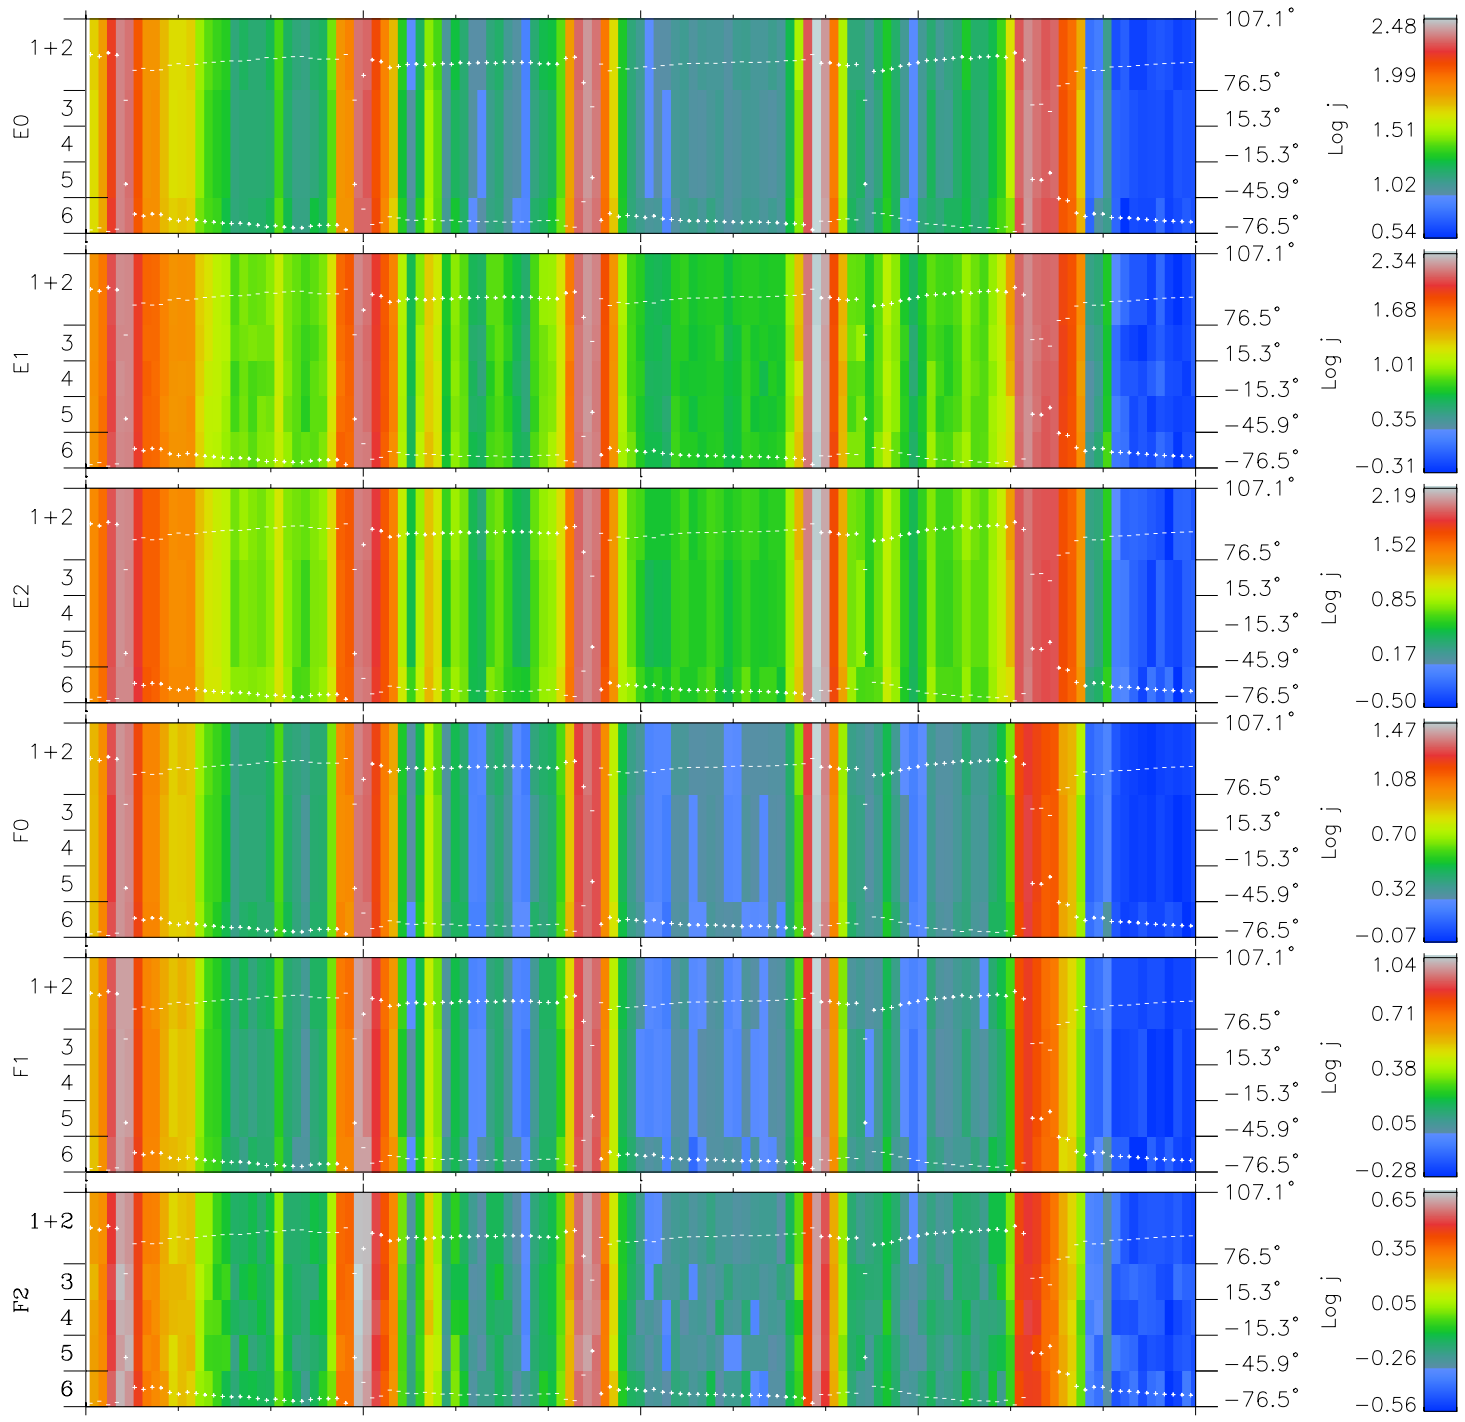

Galileo EPD Real Elevation Anisotropies 97085

Software Version: RTELEV_FLUX V 1.20
Data Production: 06-03-00
Plot Production: Sat Sep 15 01:07:35 2001
Color File: wondr3
Geofactor File: 1.1

| | | | | | |
|----------------------|--------|--------|--------|----------------------|------------------------|
| 00:00:00 1997-085 | 85-06 | 85-12 | 85-18 | 00:00:00 1997-086 | |
| + | + | + | + | + | X JSE(R _j) |
| -39.97 | -38.85 | -37.71 | -36.55 | -35.37 | Y JSE(R _j) |
| -56.59 | -56.25 | -55.89 | -55.50 | -55.08 | Z JSE(R _j) |
| 2.66 | 2.65 | 2.64 | 2.63 | 2.61 | |

- ◇ = Jupiter look direction
- = Corotation look direction