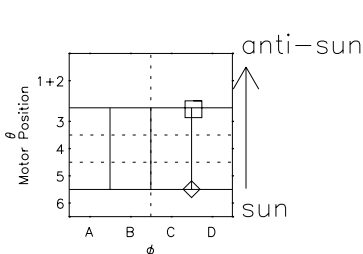

# Galileo EPD Real Elevation Anisotropies 97085

Software Version: RTELEV\_NORM V 1.20  
Data Production: 06-03-00  
Plot Production: Sat Sep 15 01:07:41 2001  
Color File: wondr3  
Geofactor File: 1.1

- ◇ = Jupiter look direction
- = Corotation look direction