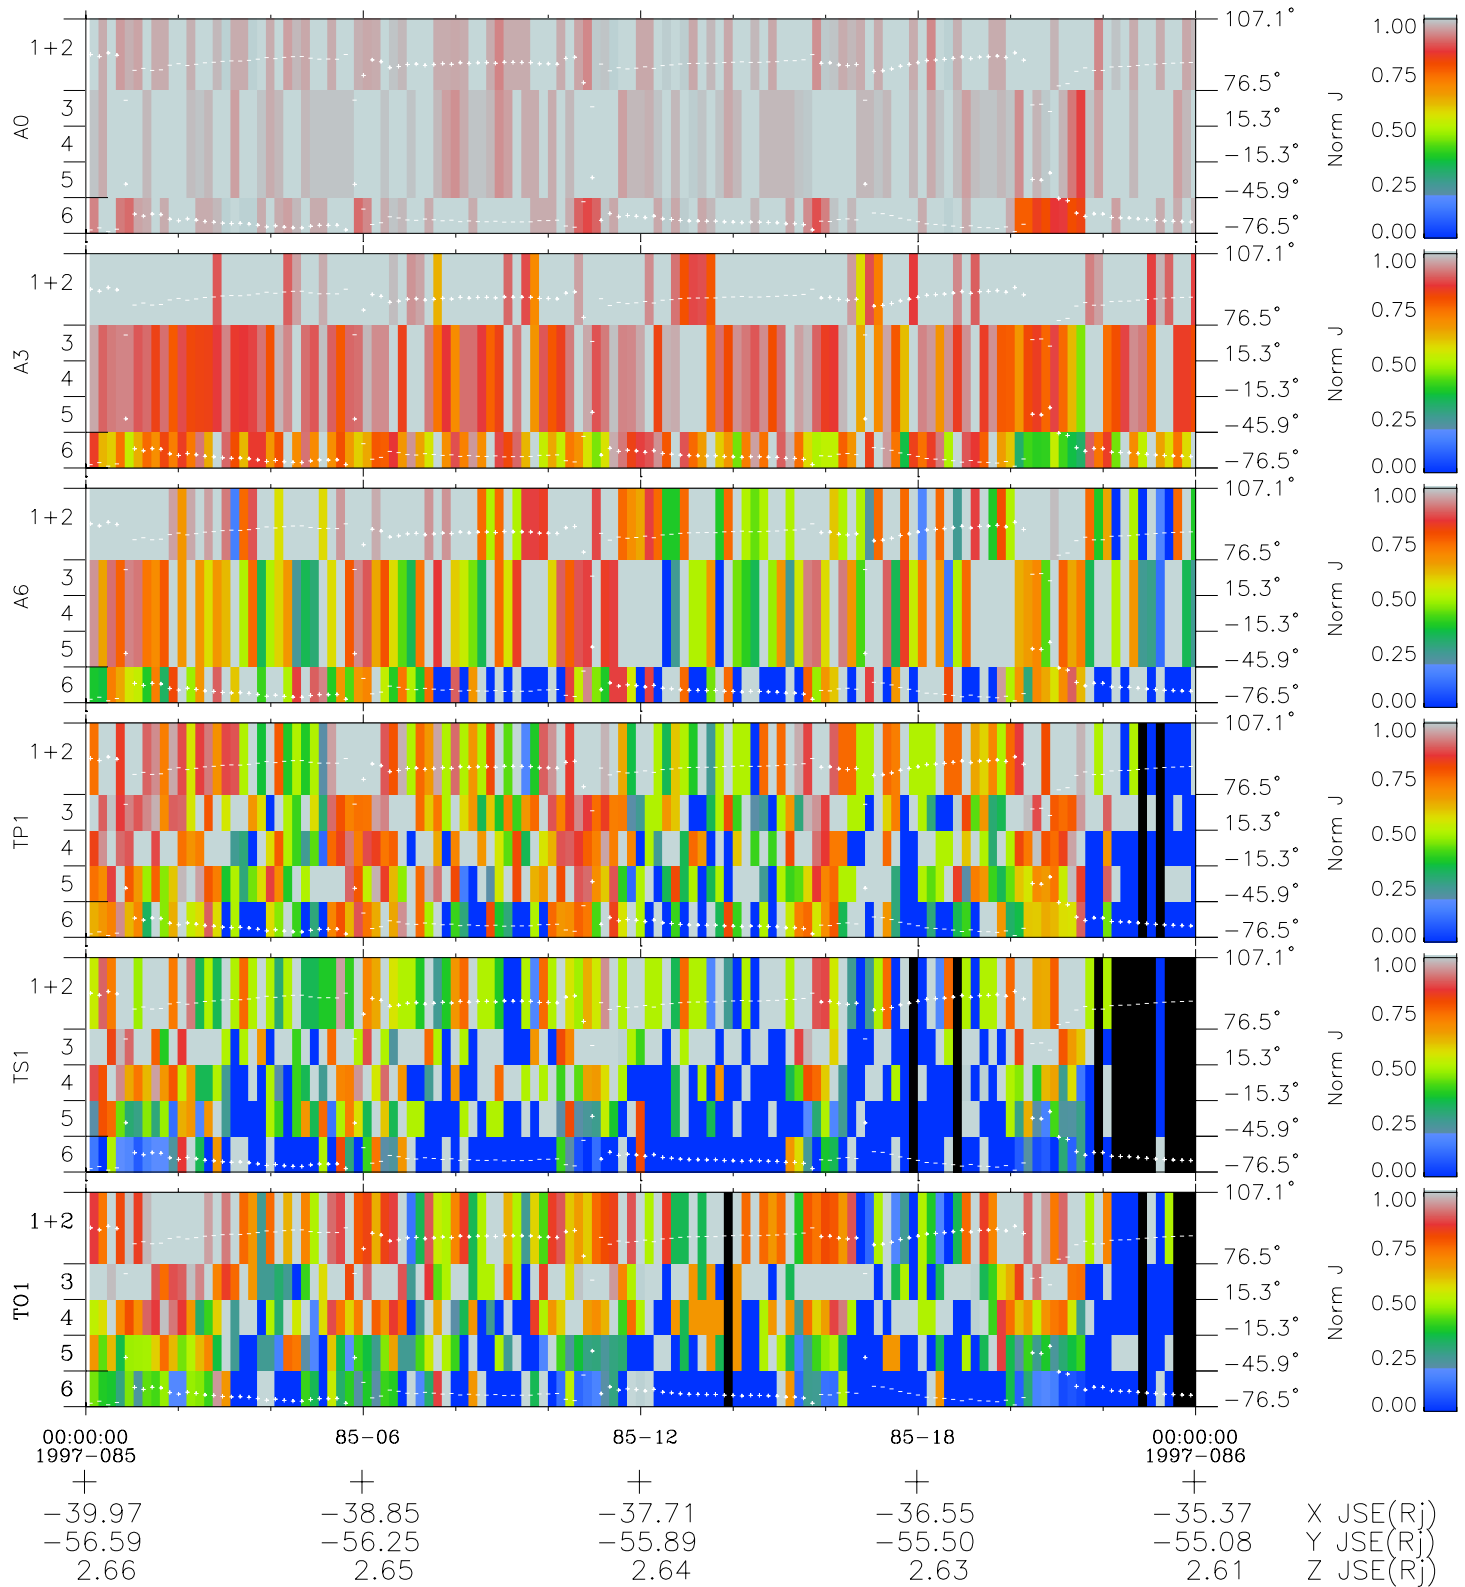

# Galileo EPD Real Elevation Anisotropies 97085

Software Version: RTELEV\_NORM V 1.20  
Data Production: 06-03-00  
Plot Production: Sat Sep 15 01:07:41 2001  
Color File: wondr3  
Geofactor File: 1.1

- ◇ = Jupiter look direction
- = Corotation look direction