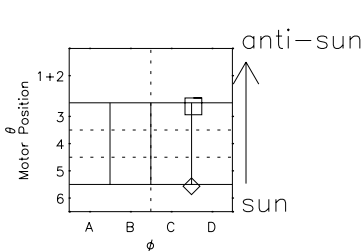

# Galileo EPD Real Time R6 Ions Spectra 97084

Software Version: RTSPEC\_R6 V 1.20  
 Data Production: 06-03-00  
 Plot Production: Sat Sep 15 00:58:00 2001  
 Color File: wondr3  
 Geofactor File: 1.1

- ◇ = Jupiter look direction
- = Corotation look direction