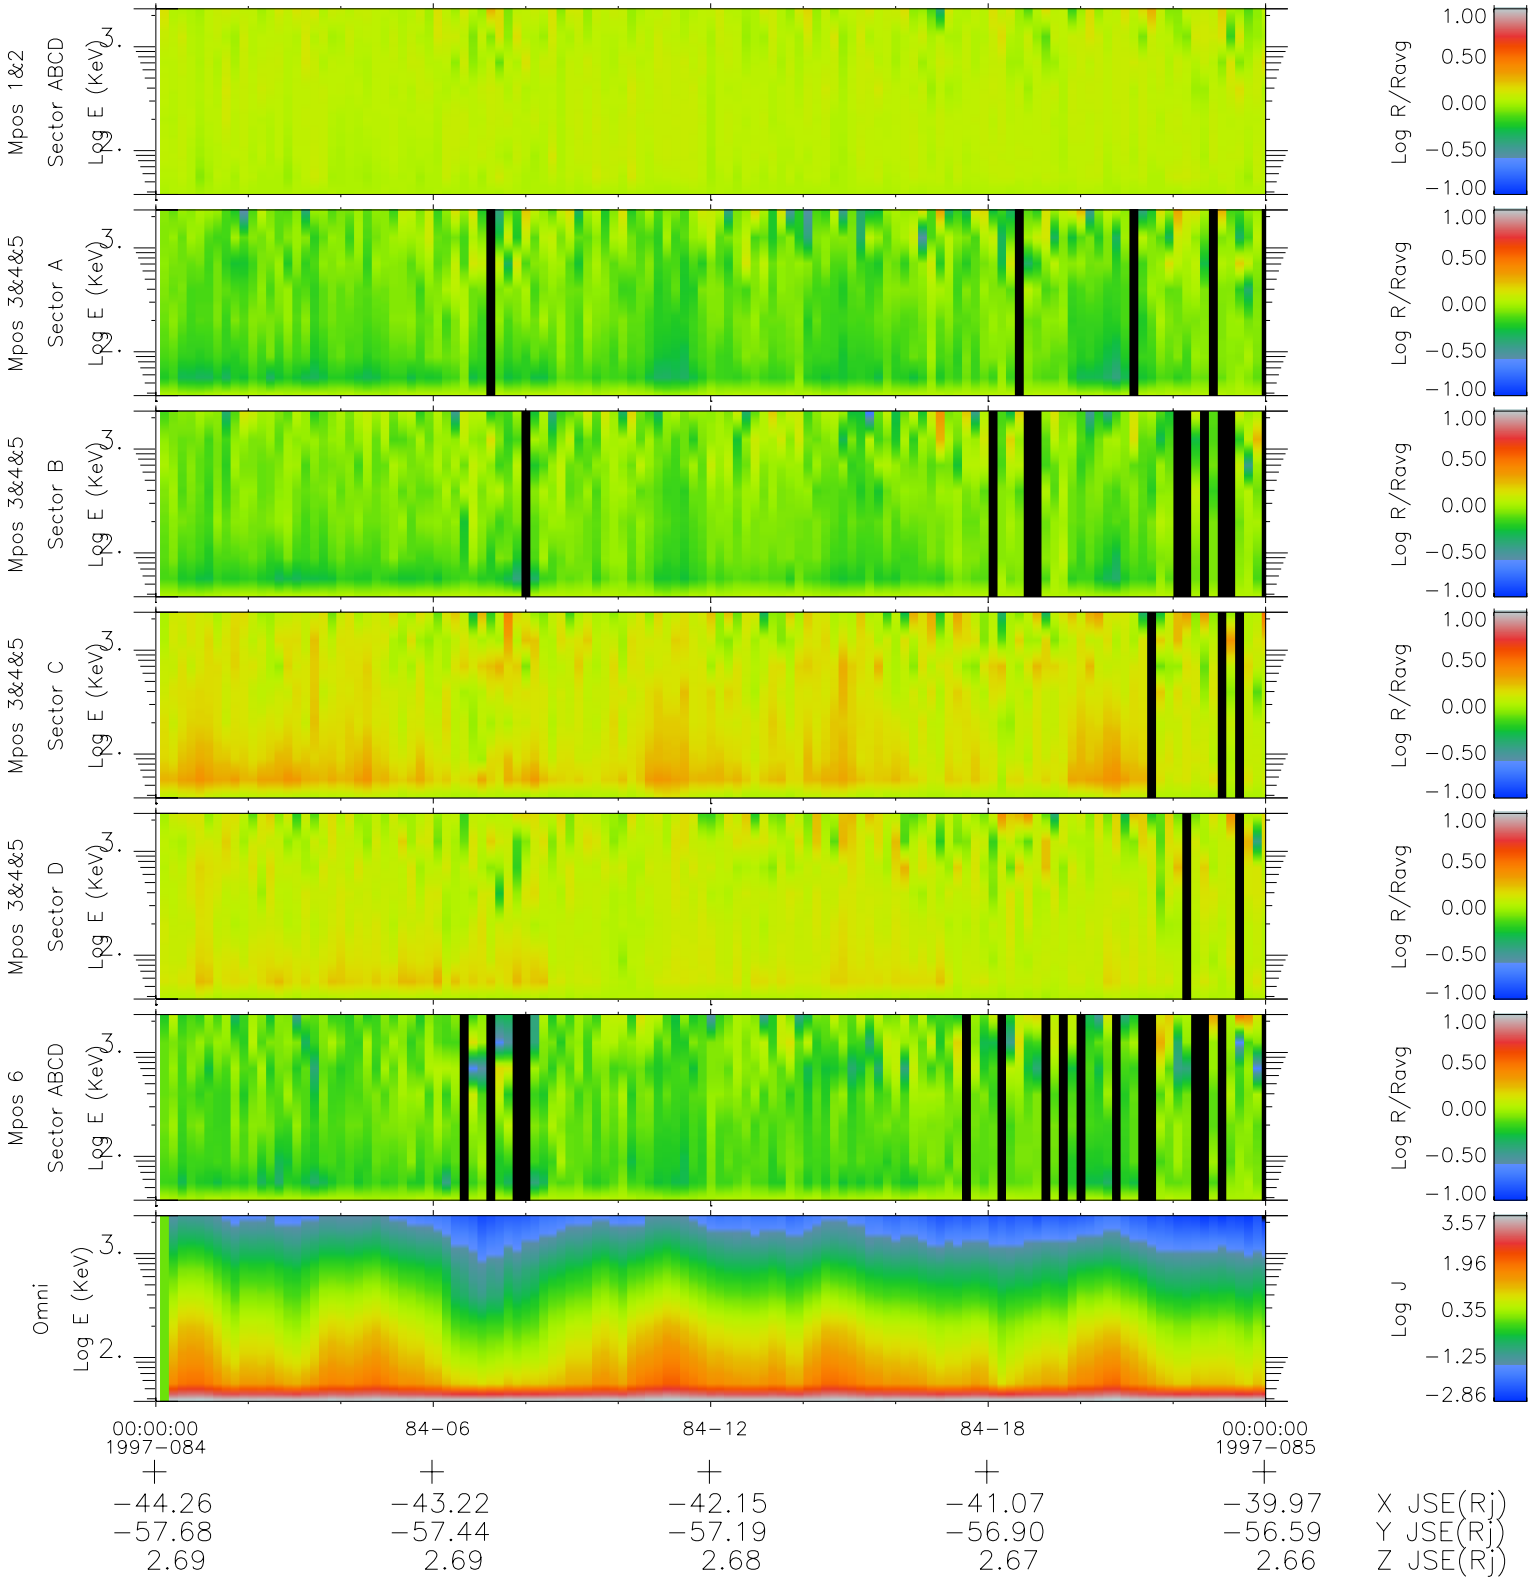

# Galileo EPD Real Time R6 Ions Spectra 97084

Software Version: RTSPEC\_R6 V 1.20  
 Data Production: 06-03-00  
 Plot Production: Sat Sep 15 00:58:00 2001  
 Color File: wondr3  
 Geofactor File: 1.1

- ◇ = Jupiter look direction
- = Corotation look direction