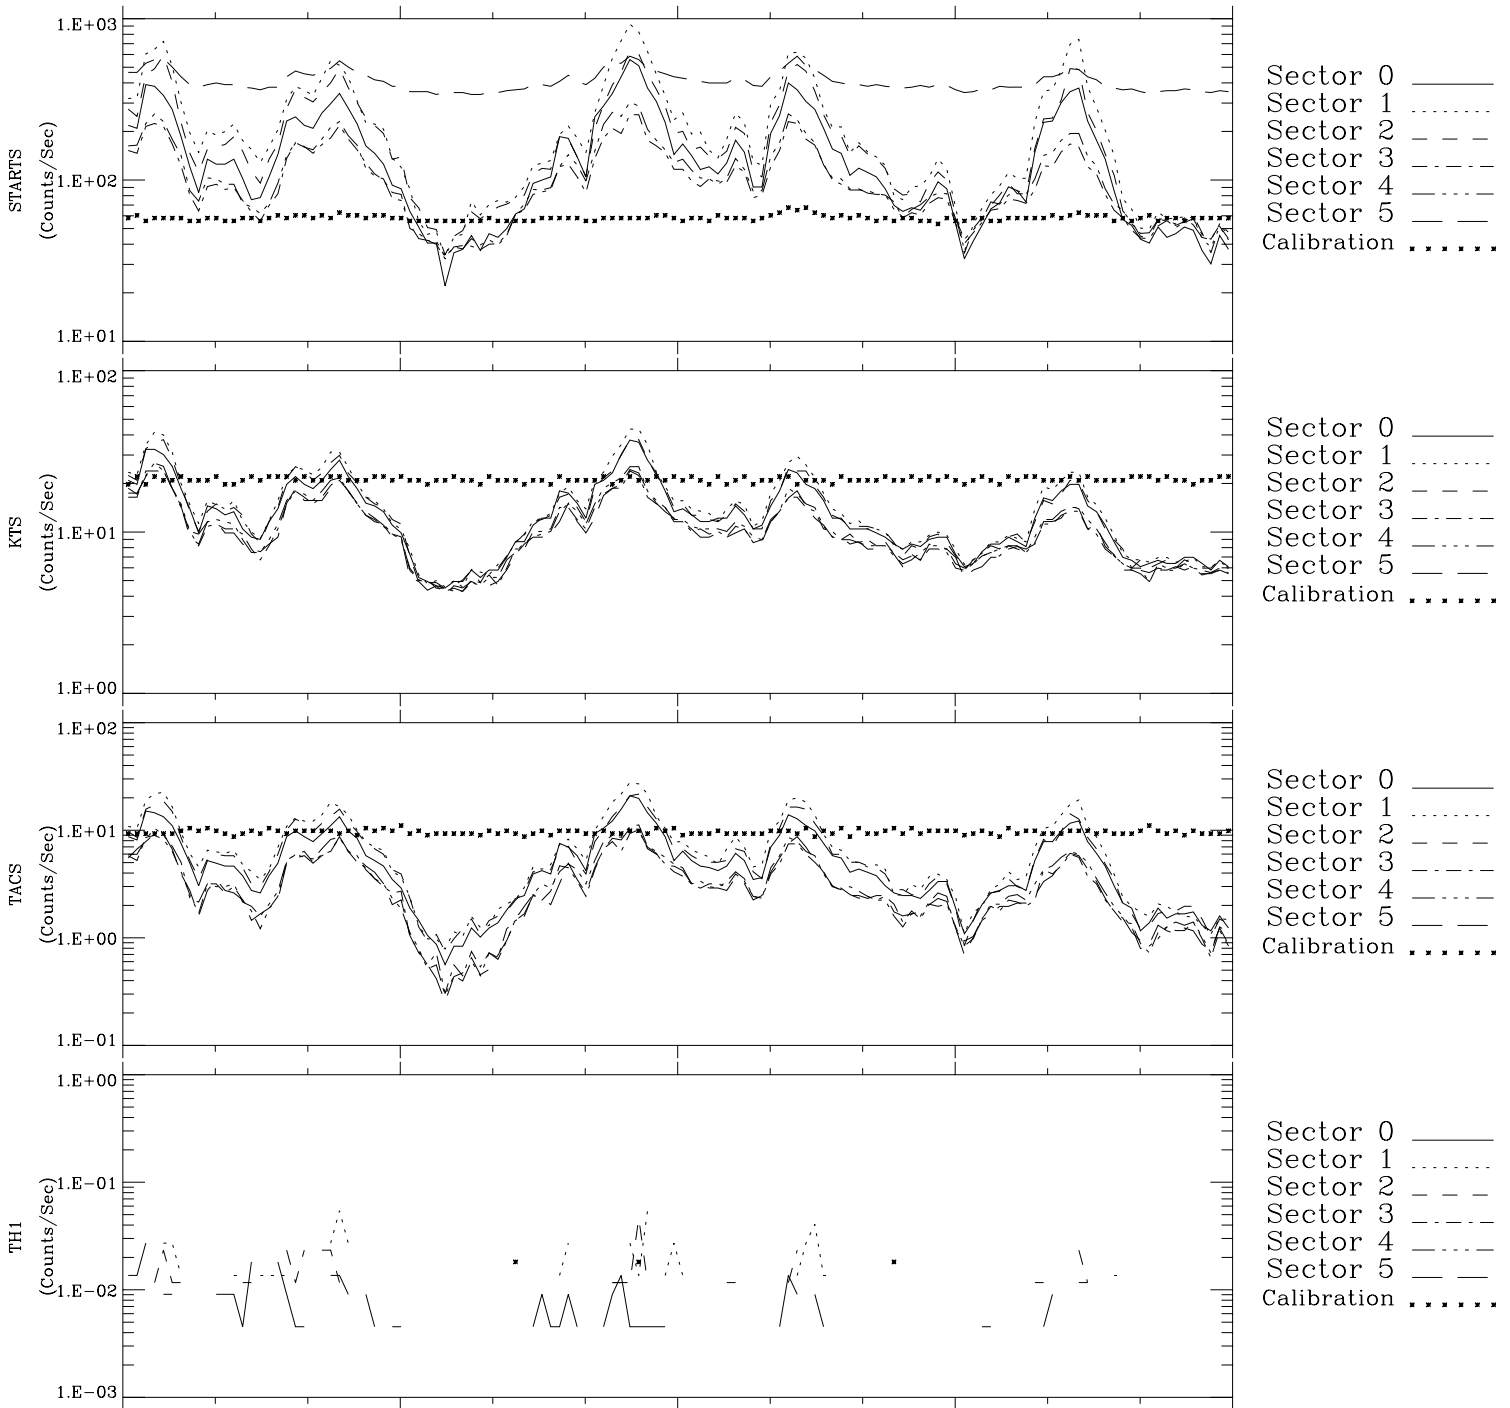

Galileo EPD Real-Time Six-Sector 97084

Software Version: RTLINE_R6 V 1.20
Data Production: 06-03-00
Plot Production: Sat Sep 15 01:00:27 2001

Sector 0 ———
Sector 1
Sector 2 - - - -
Sector 3 - . - . -
Sector 4 - - - -
Sector 5 - - - -
Calibration

Sector 0 ———
Sector 1
Sector 2 - - - -
Sector 3 - . - . -
Sector 4 - - - -
Sector 5 - - - -
Calibration

Sector 0 ———
Sector 1
Sector 2 - - - -
Sector 3 - . - . -
Sector 4 - - - -
Sector 5 - - - -
Calibration

Sector 0 ———
Sector 1
Sector 2 - - - -
Sector 3 - . - . -
Sector 4 - - - -
Sector 5 - - - -
Calibration

00:00:00 1997-084	84-06	84-12	84-18	00:00:00 1997-085	
+	+	+	+	+	
-44.26	-43.22	-42.15	-41.07	-39.97	X JSE(R _j)
-57.68	-57.44	-57.19	-56.90	-56.59	Y JSE(R _j)
2.69	2.69	2.68	2.67	2.66	Z JSE(R _j)

◇ = Jupiter look direction
□ = Corotation look direction