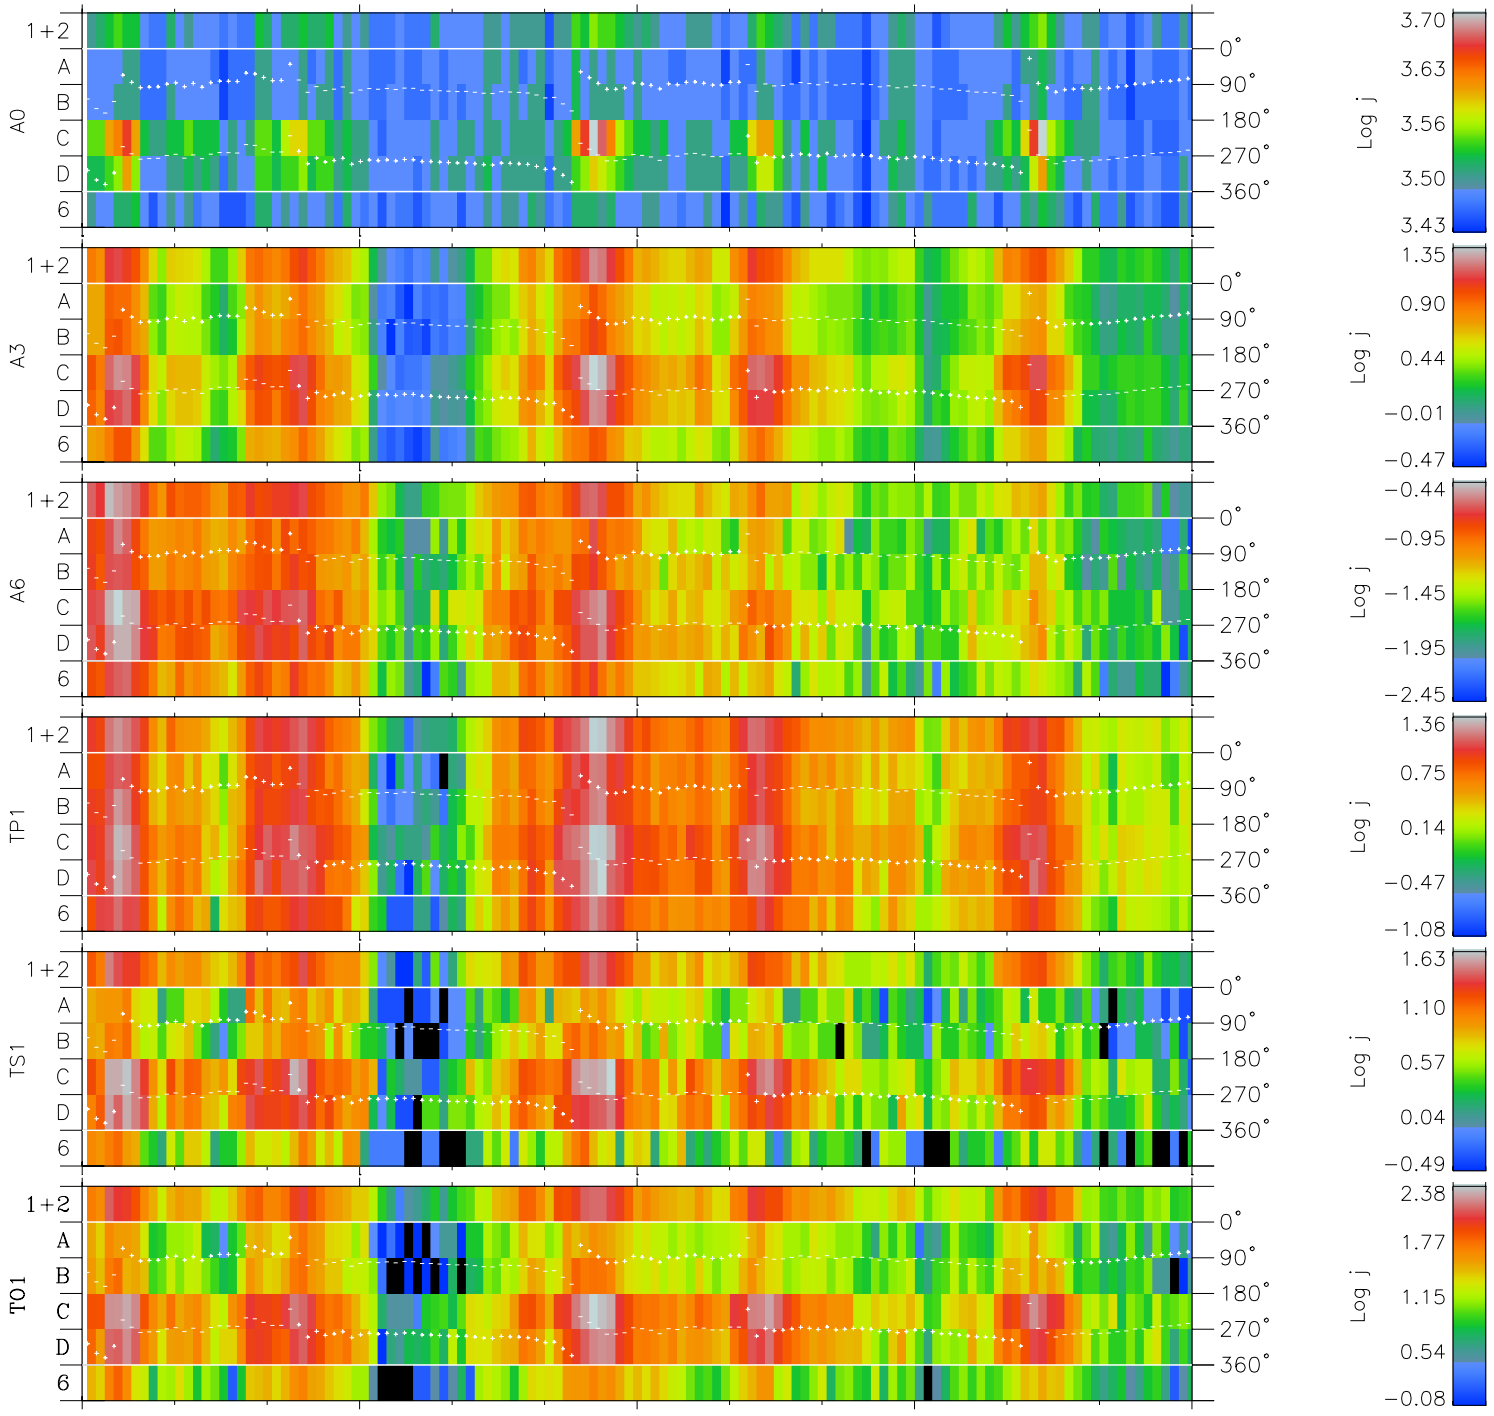

# Galileo EPD Real Time Azimuth Anisotropies 97084

Software Version: RTAZIM\_FLUX V 1.20  
 Data Production: 06-03-00  
 Plot Production: Sat Sep 15 00:59:55 2001  
 Color File: wondr3  
 Geofactor File: 1.1

00:00:00 1997-084	84-06	84-12	84-18	00:00:00 1997-085	
+	+	+	+	+	X JSE(R <sub>j</sub> )
-44.26	-43.22	-42.15	-41.07	-39.97	Y JSE(R <sub>j</sub> )
-57.68	-57.44	-57.19	-56.90	-56.59	Z JSE(R <sub>j</sub> )
2.69	2.69	2.68	2.67	2.66	

◇ = Jupiter look direction  
 □ = Corotation look direction