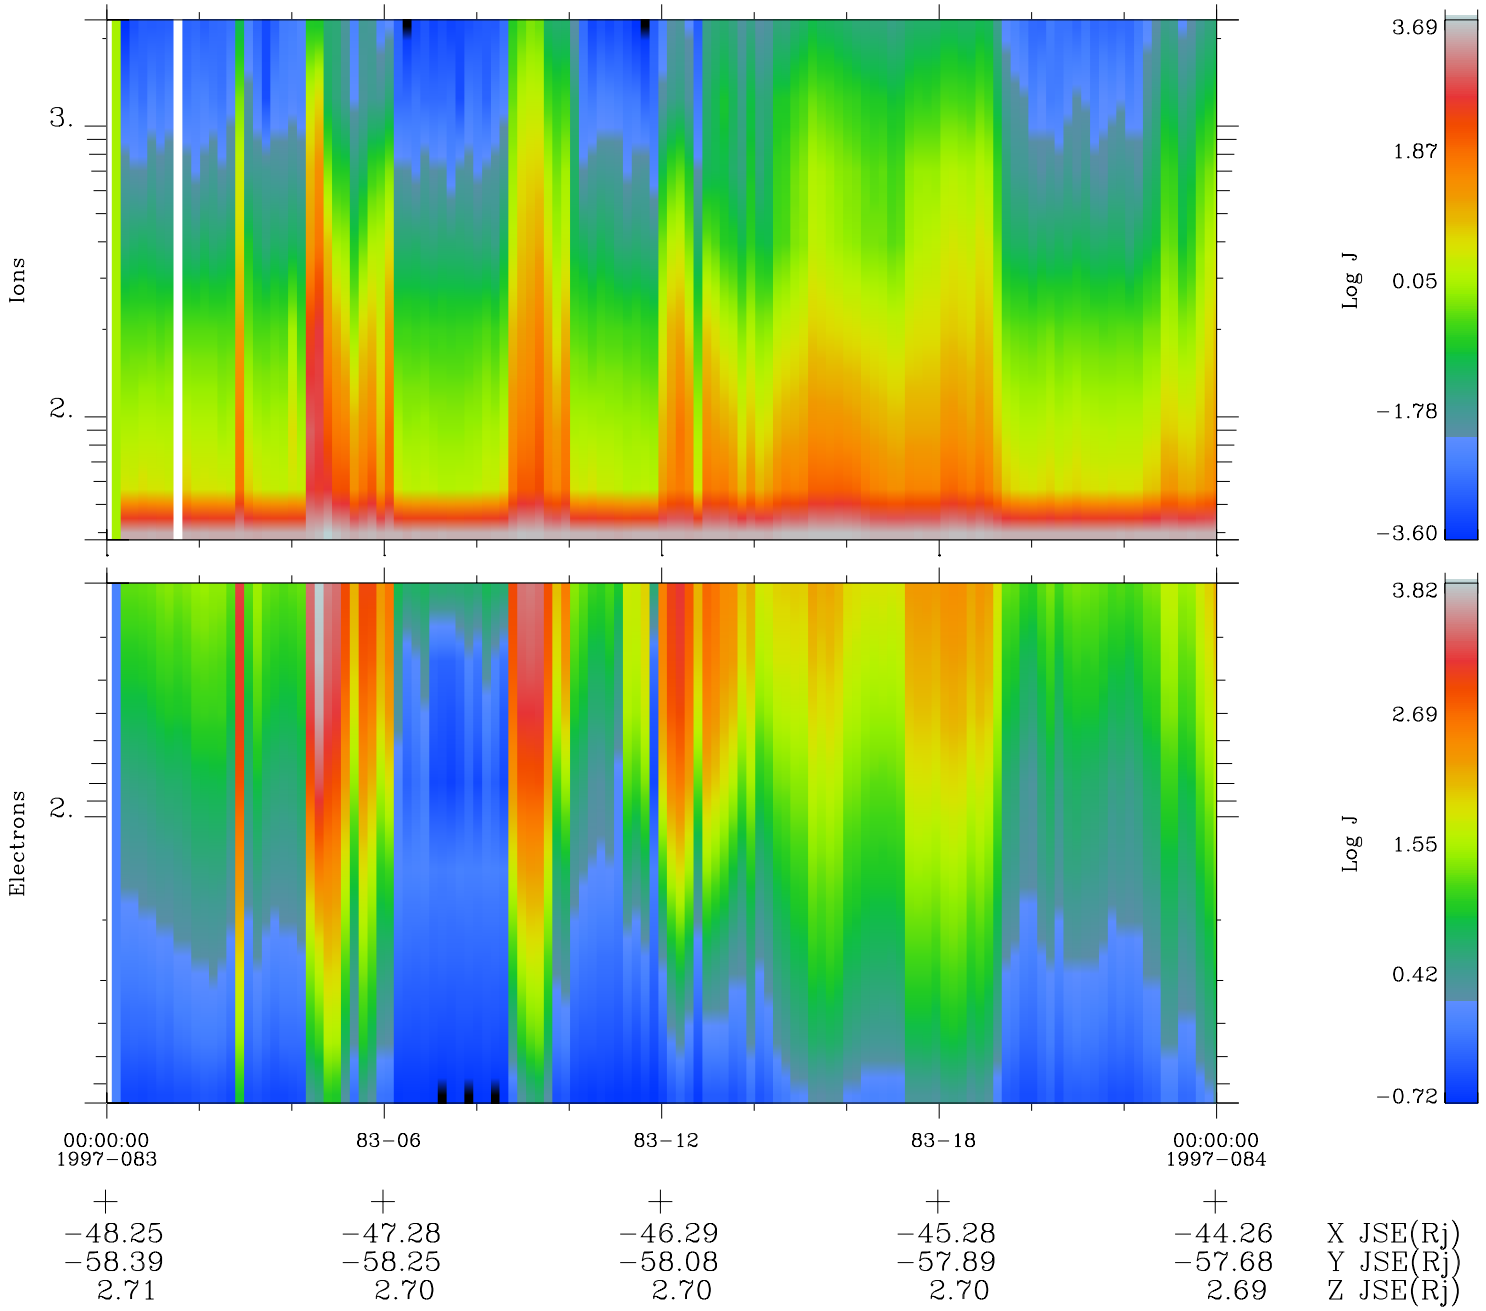

Galileo EPD Real Time Omni Spectrum 97083

Software Version: RTSPEC_OMNI V 1.20
 Data Production: 06-03-00
 Plot Production: Sat Sep 15 00:50:05 2001
 Color File: wondr3
 Geofactor File: 1.1

◇ = Jupiter look direction
 □ = Corotation look direction