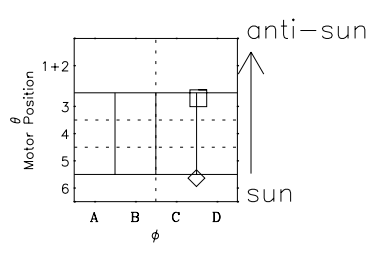

Galileo EPD Real Time Omni Spectrum 97083

Software Version: RTSPEC_OMNI V 1.20
 Data Production: 06-03-00
 Plot Production: Sat Sep 15 00:50:05 2001
 Color File: wondr3
 Geofactor File: 1.1

◇ = Jupiter look direction
 □ = Corotation look direction