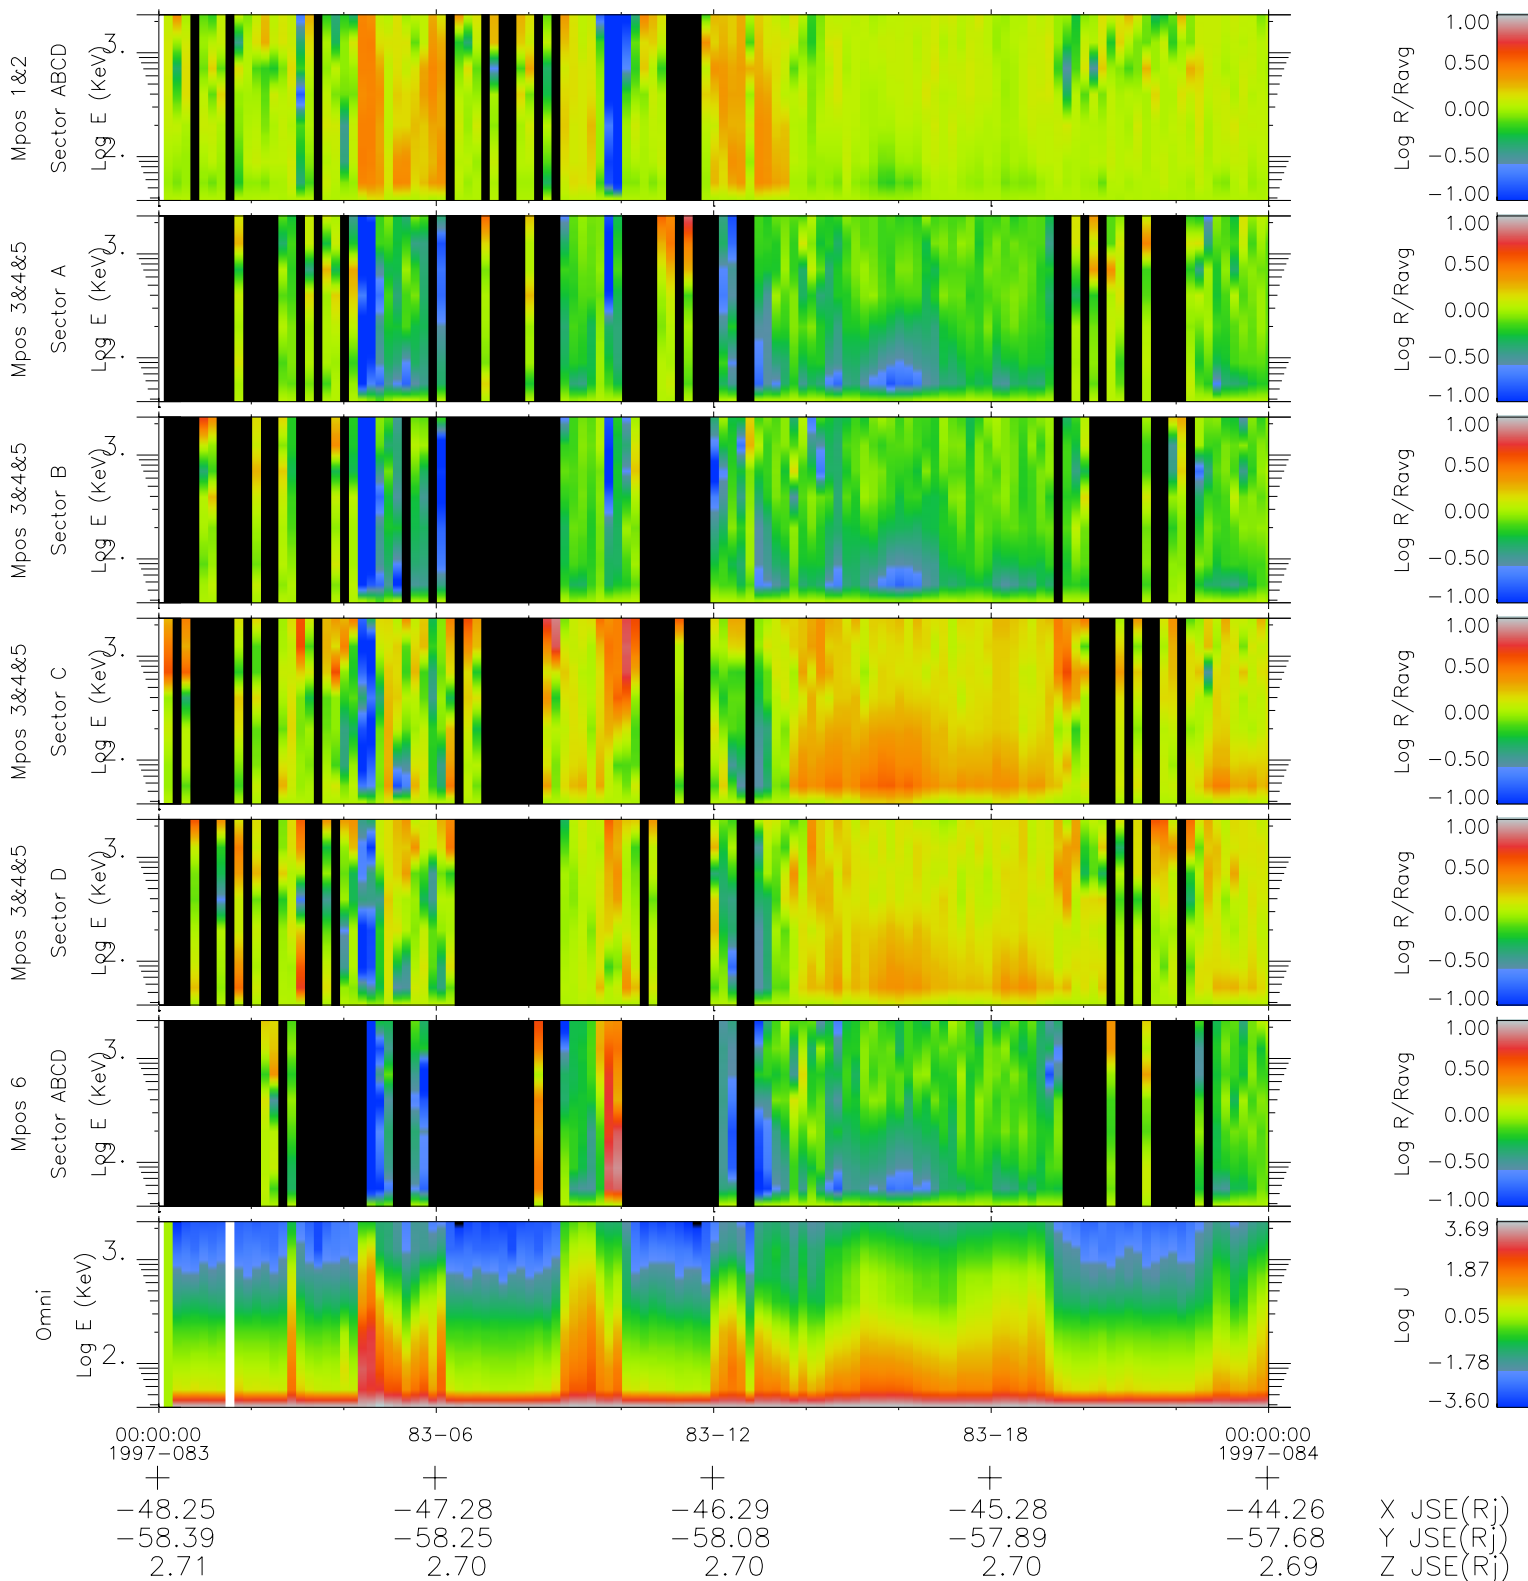

Galileo EPD Real Time R6 Ions Spectra 97083

Software Version: RTSPEC_R6 V 1.20
 Data Production: 06-03-00
 Plot Production: Sat Sep 15 00:49:52 2001
 Color File: wondr3
 Geofactor File: 1.1

- ◇ = Jupiter look direction
- = Corotation look direction