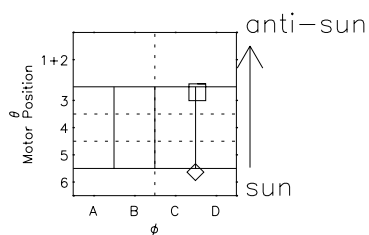

Galileo EPD Real Time R6 Ions Spectra 97083

Software Version: RTSPEC_R6 V 1.20
 Data Production: 06-03-00
 Plot Production: Sat Sep 15 00:49:52 2001
 Color File: wondr3
 Geofactor File: 1.1

- ◇ = Jupiter look direction
- = Corotation look direction