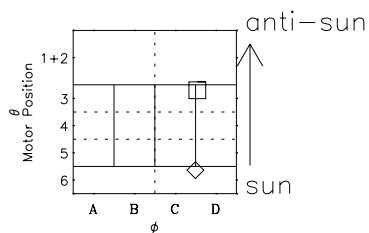

Galileo EPD Real-Time Omni 97083

Software Version: RTLINE_OMNI V 1.20
Data Production: 06-03-00
Plot Production: Sat Sep 15 00:52:09 2001

◇ = Jupiter look direction
□ = Corotation look direction