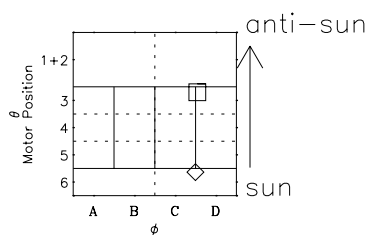

Galileo EPD Real-Time Omni 97083

Software Version: RTLINE_OMNI V 1.20
Data Production: 06-03-00
Plot Production: Sat Sep 15 00:52:08 2001

- ◇ = Jupiter look direction
- = Corotation look direction