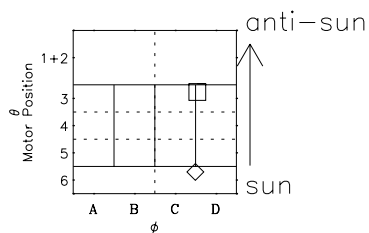

Galileo EPD Real-Time Omni 97082

Software Version: RTLINE_OMNI V 1.20
Data Production: 06-03-00
Plot Production: Sat Sep 15 00:44:01 2001

◇ = Jupiter look direction
□ = Corotation look direction