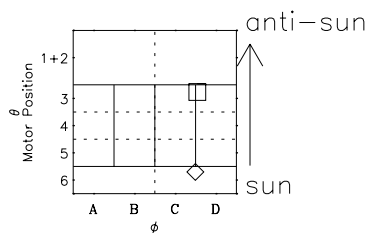

Galileo EPD Real-Time Omni 97082

Software Version: RTLINE_OMNI V 1.20
Data Production: 06-03-00
Plot Production: Sat Sep 15 00:44:00 2001

◇ = Jupiter look direction
□ = Corotation look direction