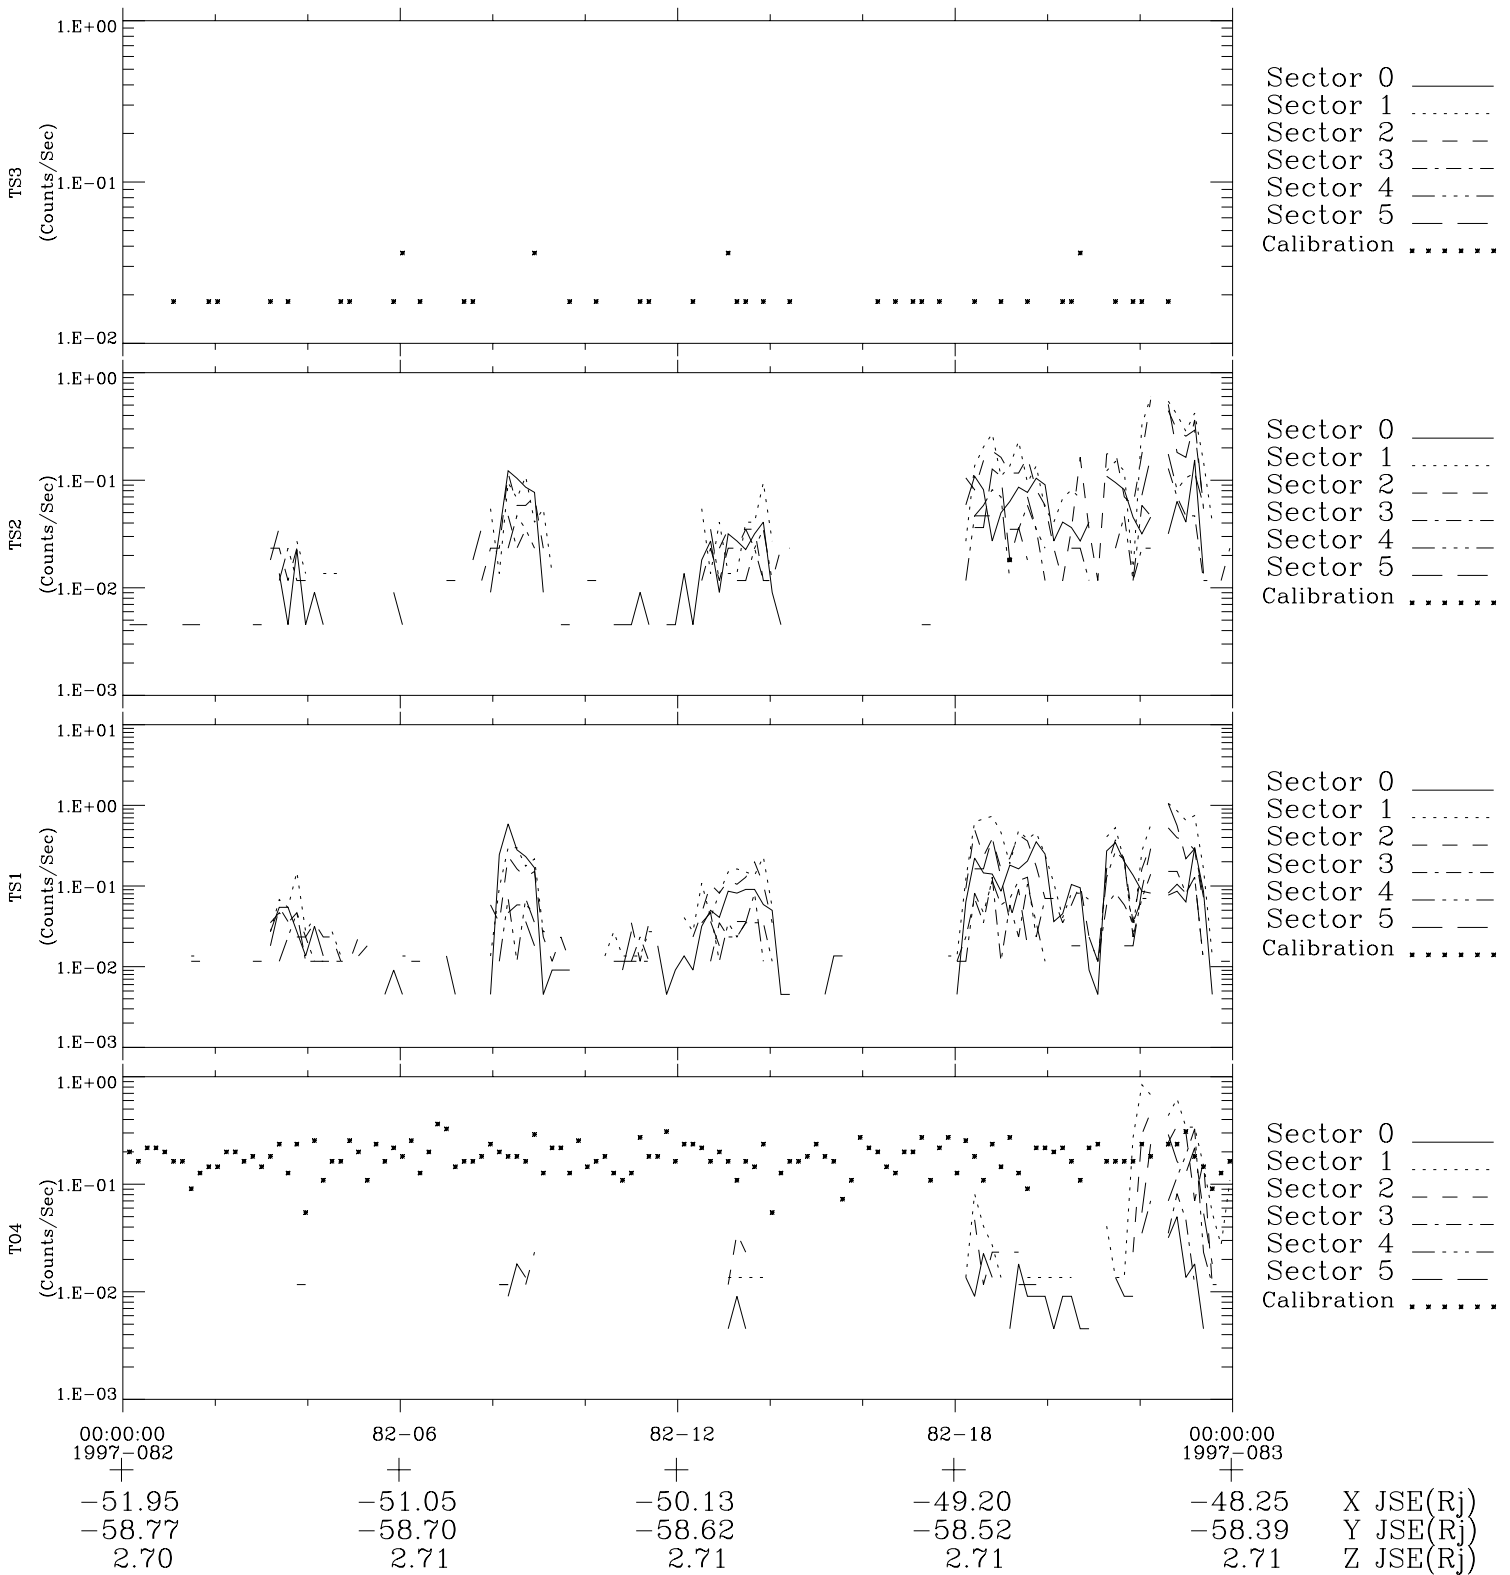

Galileo EPD Real-Time Six-Sector 97082

Software Version: RTLINE_R6 V 1.20
Data Production: 06-03-00
Plot Production: Sat Sep 15 00:44:09 2001

◇ = Jupiter look direction
□ = Corotation look direction