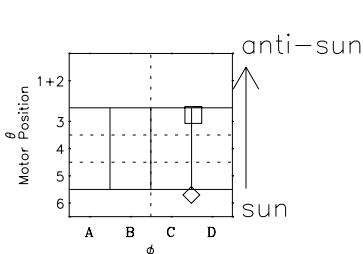

Galileo EPD Real-Time Six-Sector 97082

Software Version: RTLINE_R6 V 1.20
Data Production: 06-03-00
Plot Production: Sat Sep 15 00:44:09 2001

◇ = Jupiter look direction
□ = Corotation look direction