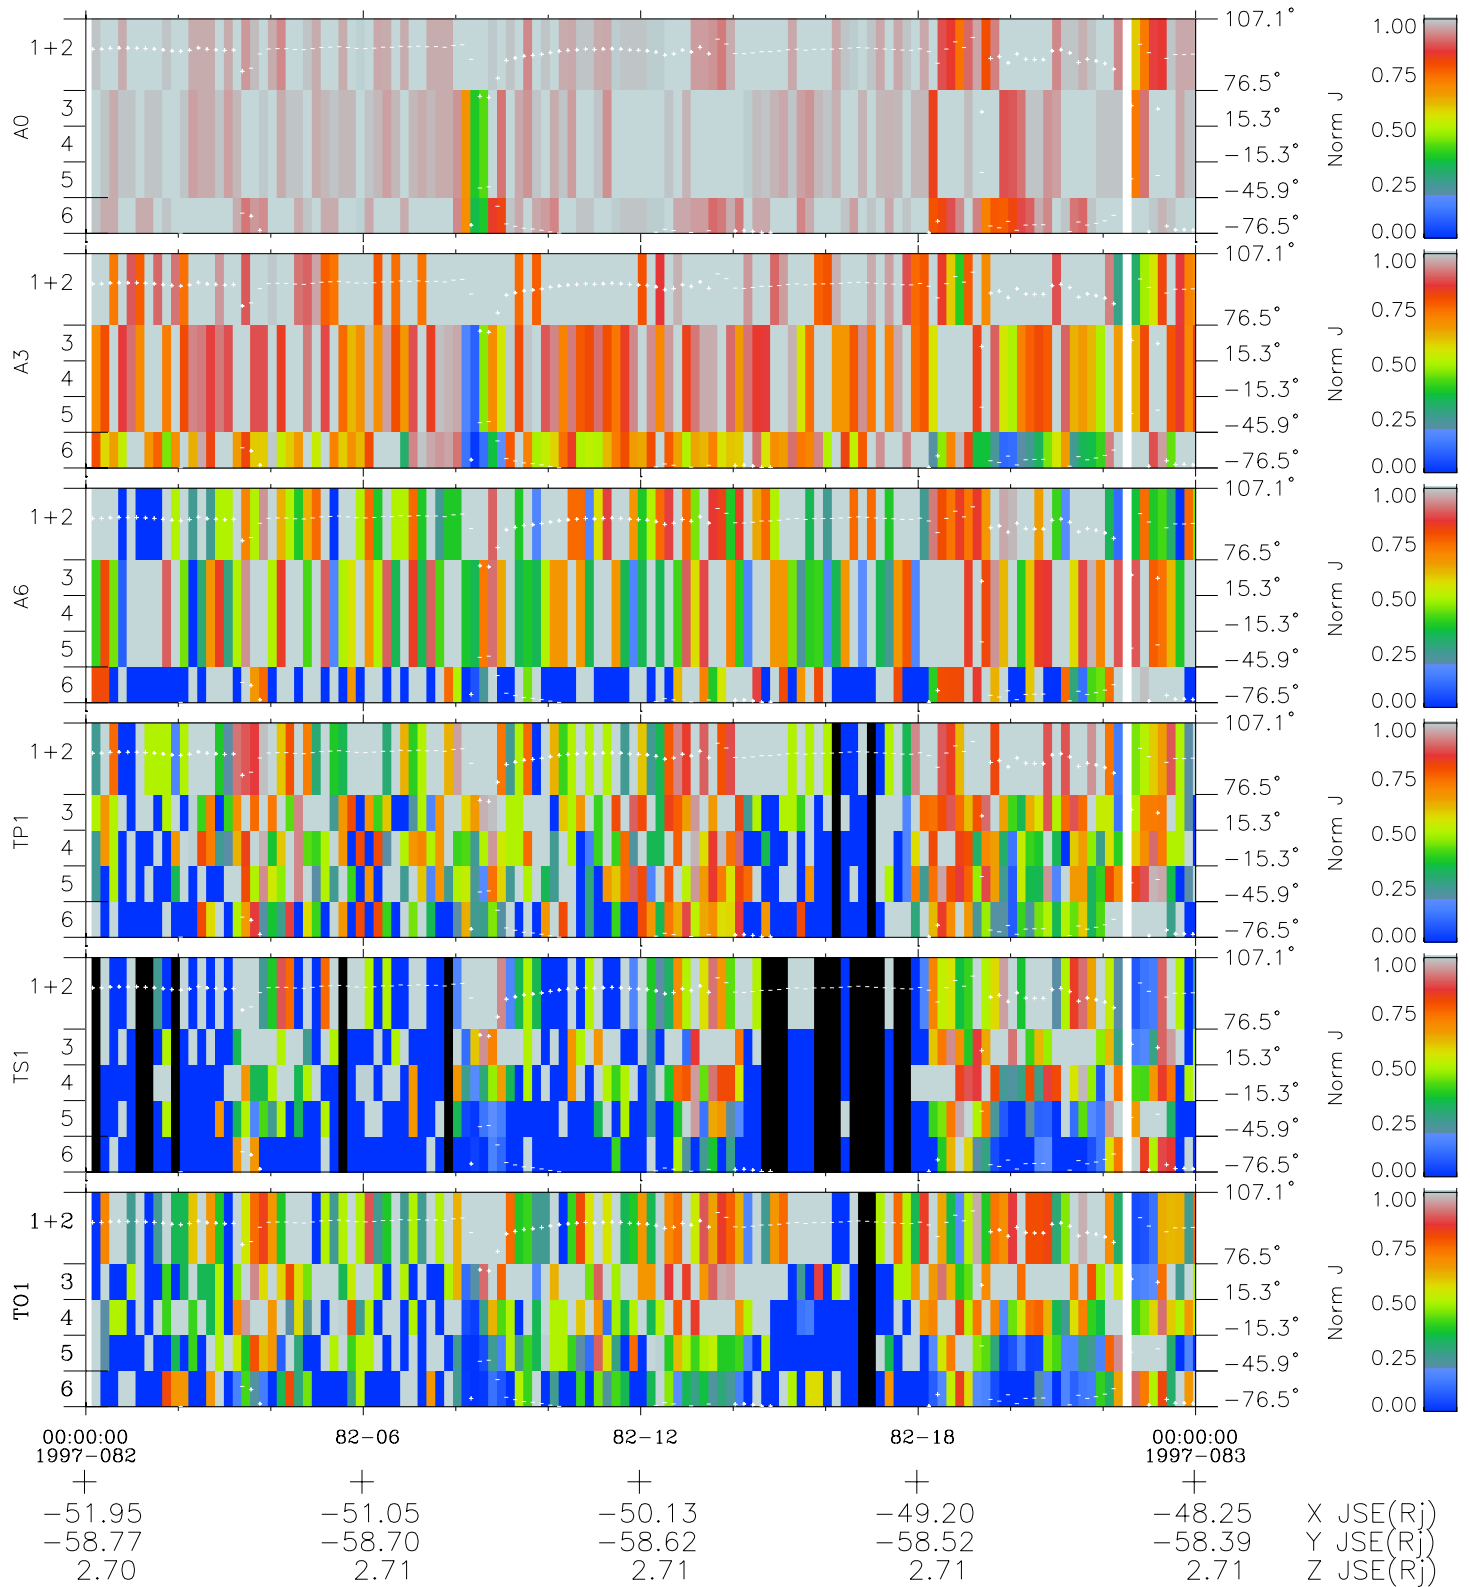

# Galileo EPD Real Elevation Anisotropies 97082

Software Version: RTELEV\_NORM V 1.20  
Data Production: 06-03-00  
Plot Production: Sat Sep 15 00:43:14 2001  
Color File: wondr3  
Geofactor File: 1.1

- ◇ = Jupiter look direction
- = Corotation look direction