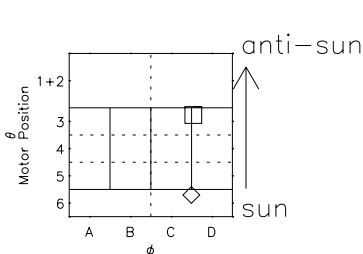

# Galileo EPD Real Elevation Anisotropies 97082

Software Version: RTELEV\_NORM V 1.20  
Data Production: 06-03-00  
Plot Production: Sat Sep 15 00:43:14 2001  
Color File: wondr3  
Geofactor File: 1.1

- ◇ = Jupiter look direction
- = Corotation look direction