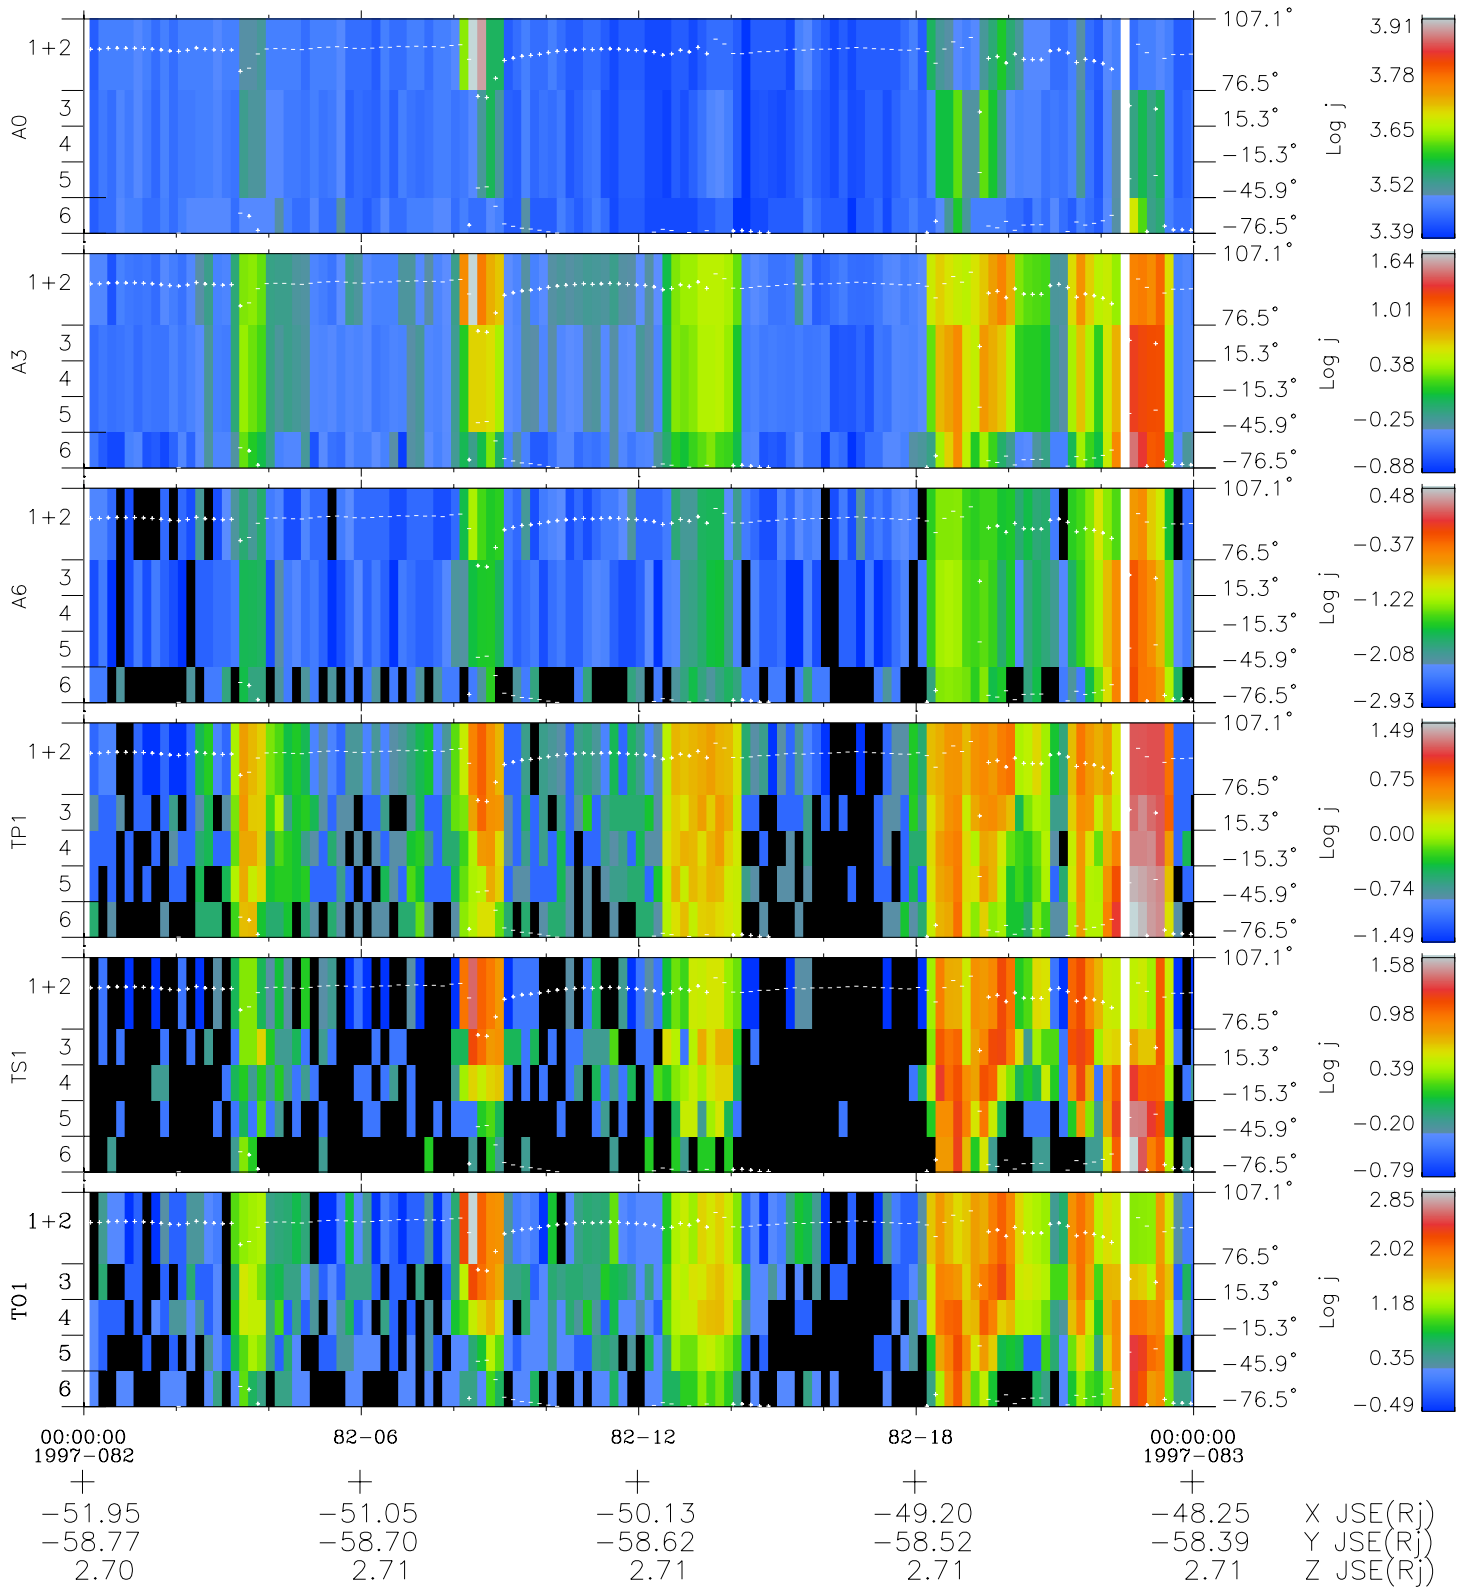

Galileo EPD Real Elevation Anisotropies 97082

Software Version: RTELEV_FLUX V 1.20
Data Production: 06-03-00
Plot Production: Sat Sep 15 00:43:02 2001
Color File: wondr3
Geofactor File: 1.1

- ◇ = Jupiter look direction
- = Corotation look direction