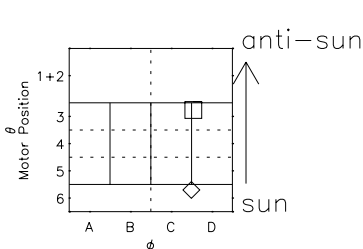

Galileo EPD Real Elevation Anisotropies 97082

Software Version: RTELEV_FLUX V 1.20
Data Production: 06-03-00
Plot Production: Sat Sep 15 00:43:02 2001
Color File: wondr3
Geofactor File: 1.1

- ◇ = Jupiter look direction
- = Corotation look direction