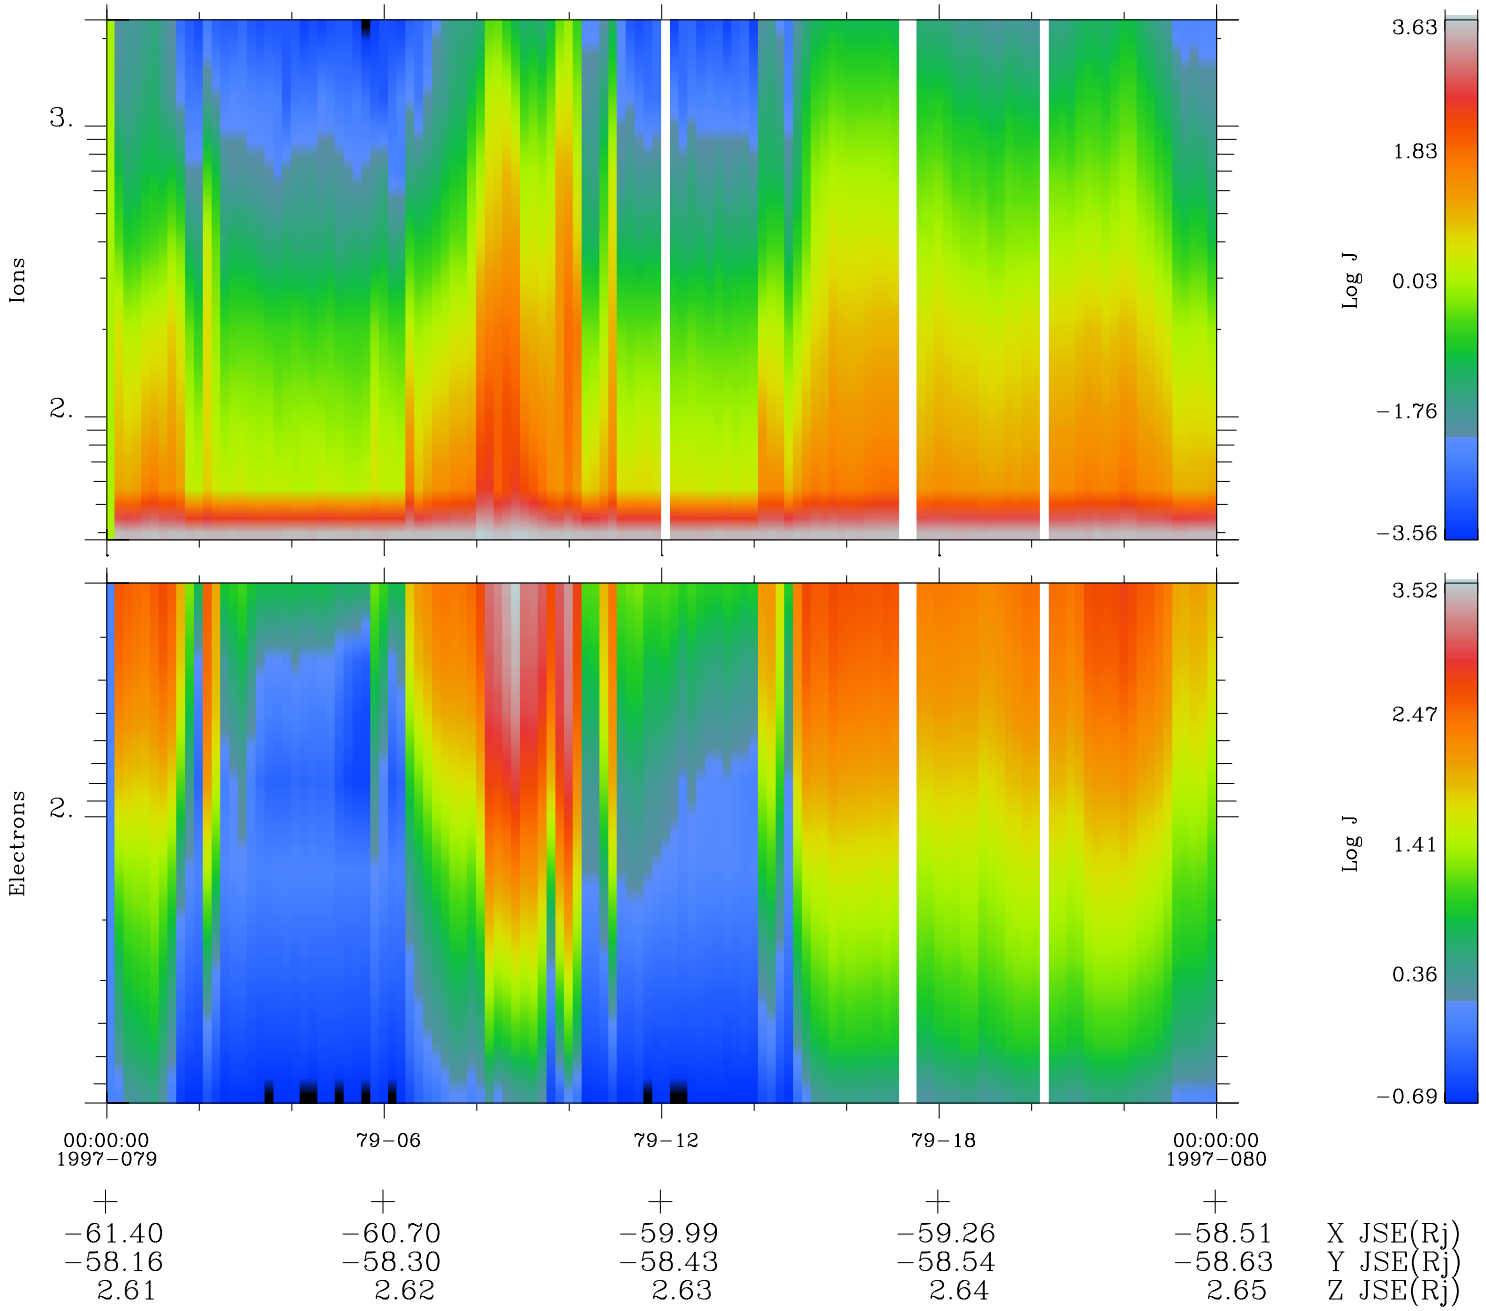

# Galileo EPD Real Time Omni Spectrum 97079

Software Version: RTSPEC\_OMNI V 1.20  
 Data Production: 06-03-00  
 Plot Production: Sat Sep 15 00:17:37 2001  
 Color File: wondr3  
 Geofactor File: 1.1

◇ = Jupiter look direction  
 □ = Corotation look direction