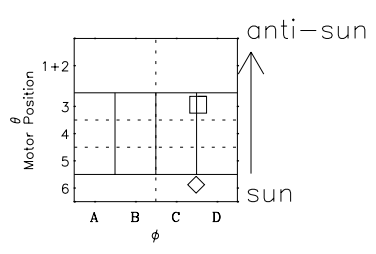

# Galileo EPD Real Time Omni Spectrum 97079

Software Version: RTSPEC\_OMNI V 1.20  
 Data Production: 06-03-00  
 Plot Production: Sat Sep 15 00:17:37 2001  
 Color File: wondr3  
 Geofactor File: 1.1

◇ = Jupiter look direction  
 □ = Corotation look direction