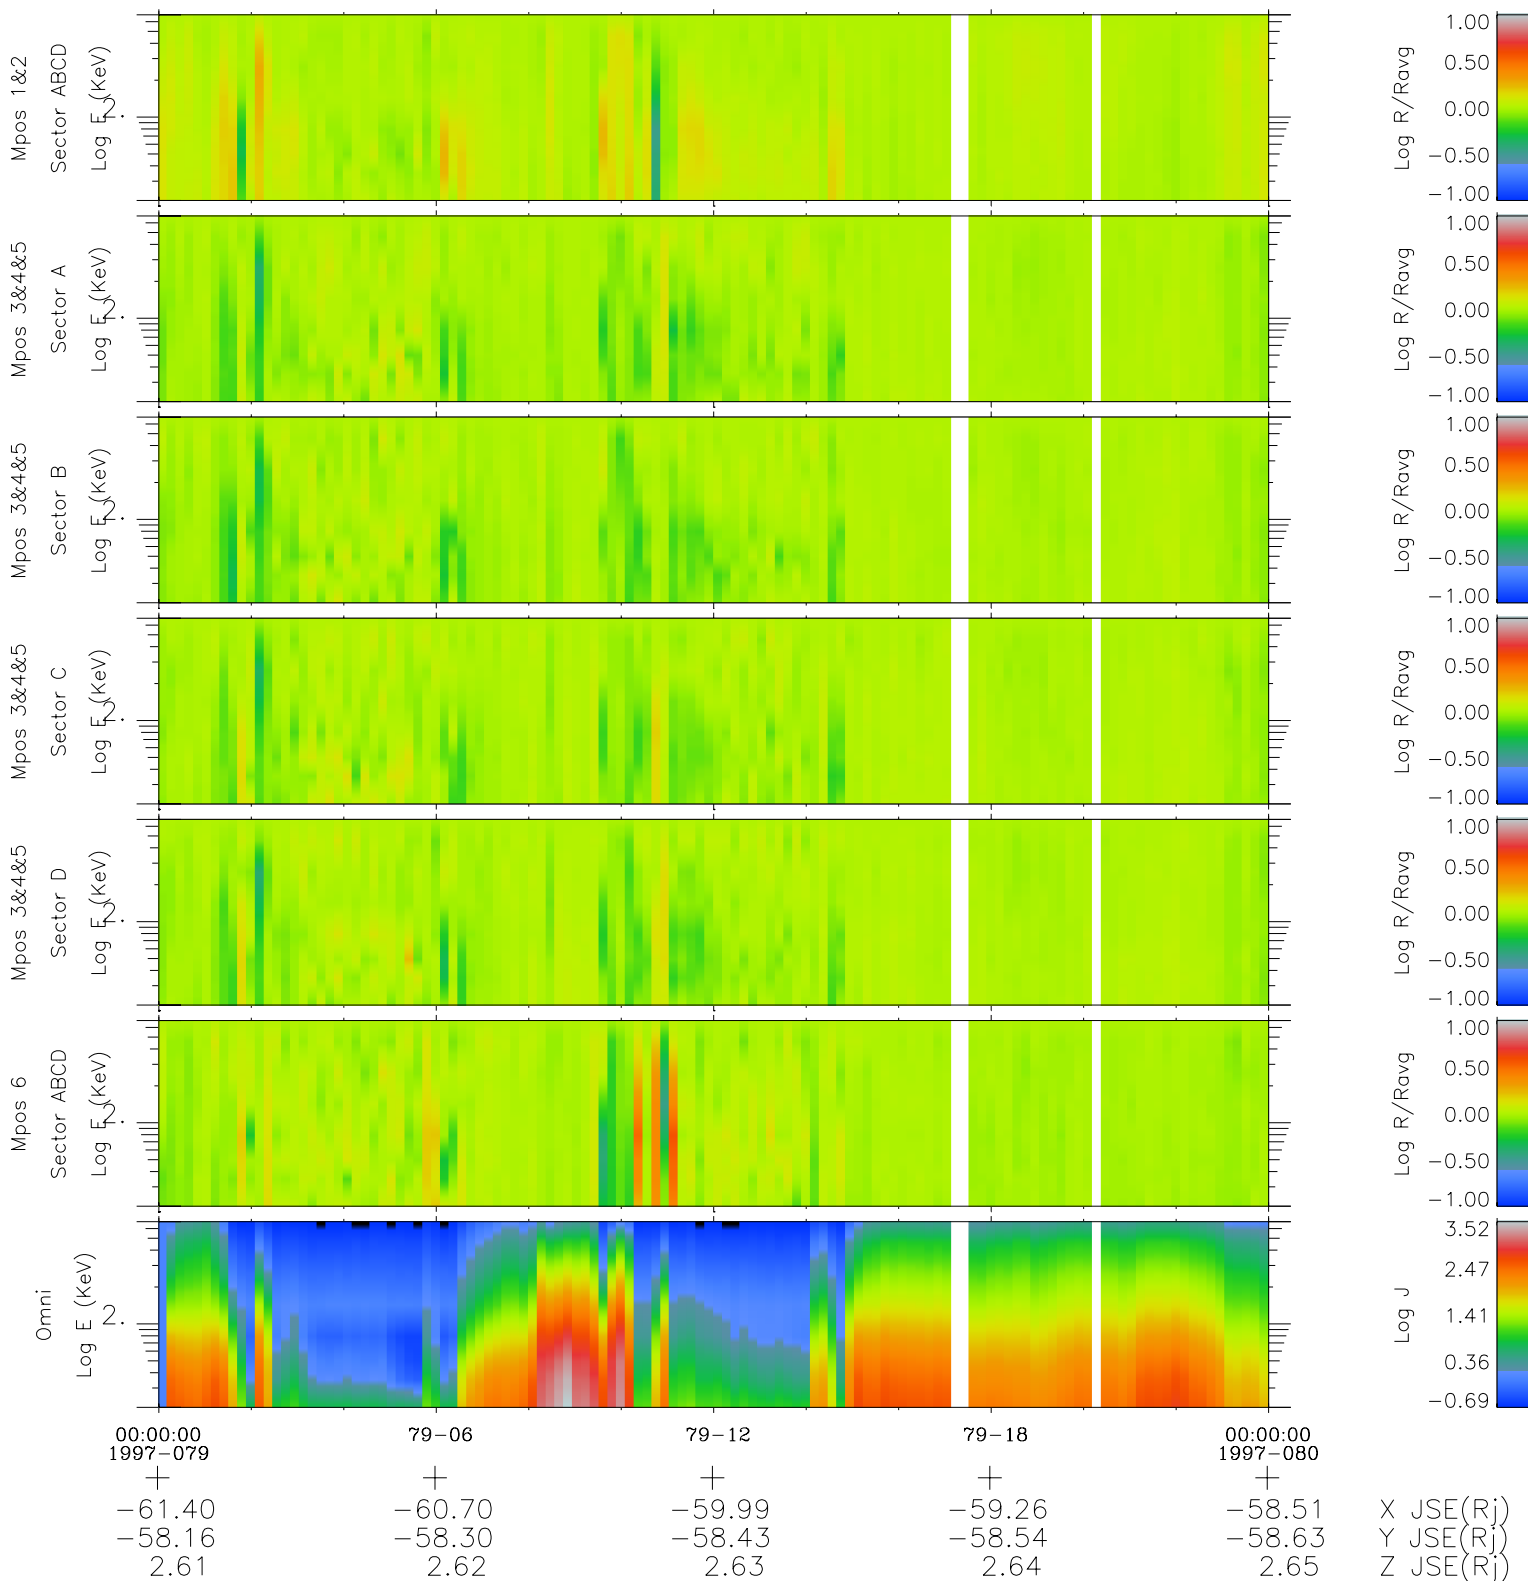

Galileo EPD Real Time R6 Electrons Spectra 97079

Software Version: RTSPEC_R6 V 1.20
 Data Production: 06-03-00
 Plot Production: Sat Sep 15 00:17:30 2001
 Color File: wondr3
 Geofactor File: 1.1

◇ = Jupiter look direction
 □ = Corotation look direction