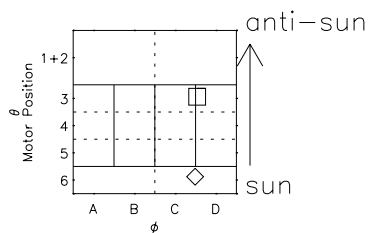

Galileo EPD Real Time R6 Electrons Spectra 97079

Software Version: RTSPEC_R6 V 1.20
 Data Production: 06-03-00
 Plot Production: Sat Sep 15 00:17:30 2001
 Color File: wondr3
 Geofactor File: 1.1

◇ = Jupiter look direction
 □ = Corotation look direction