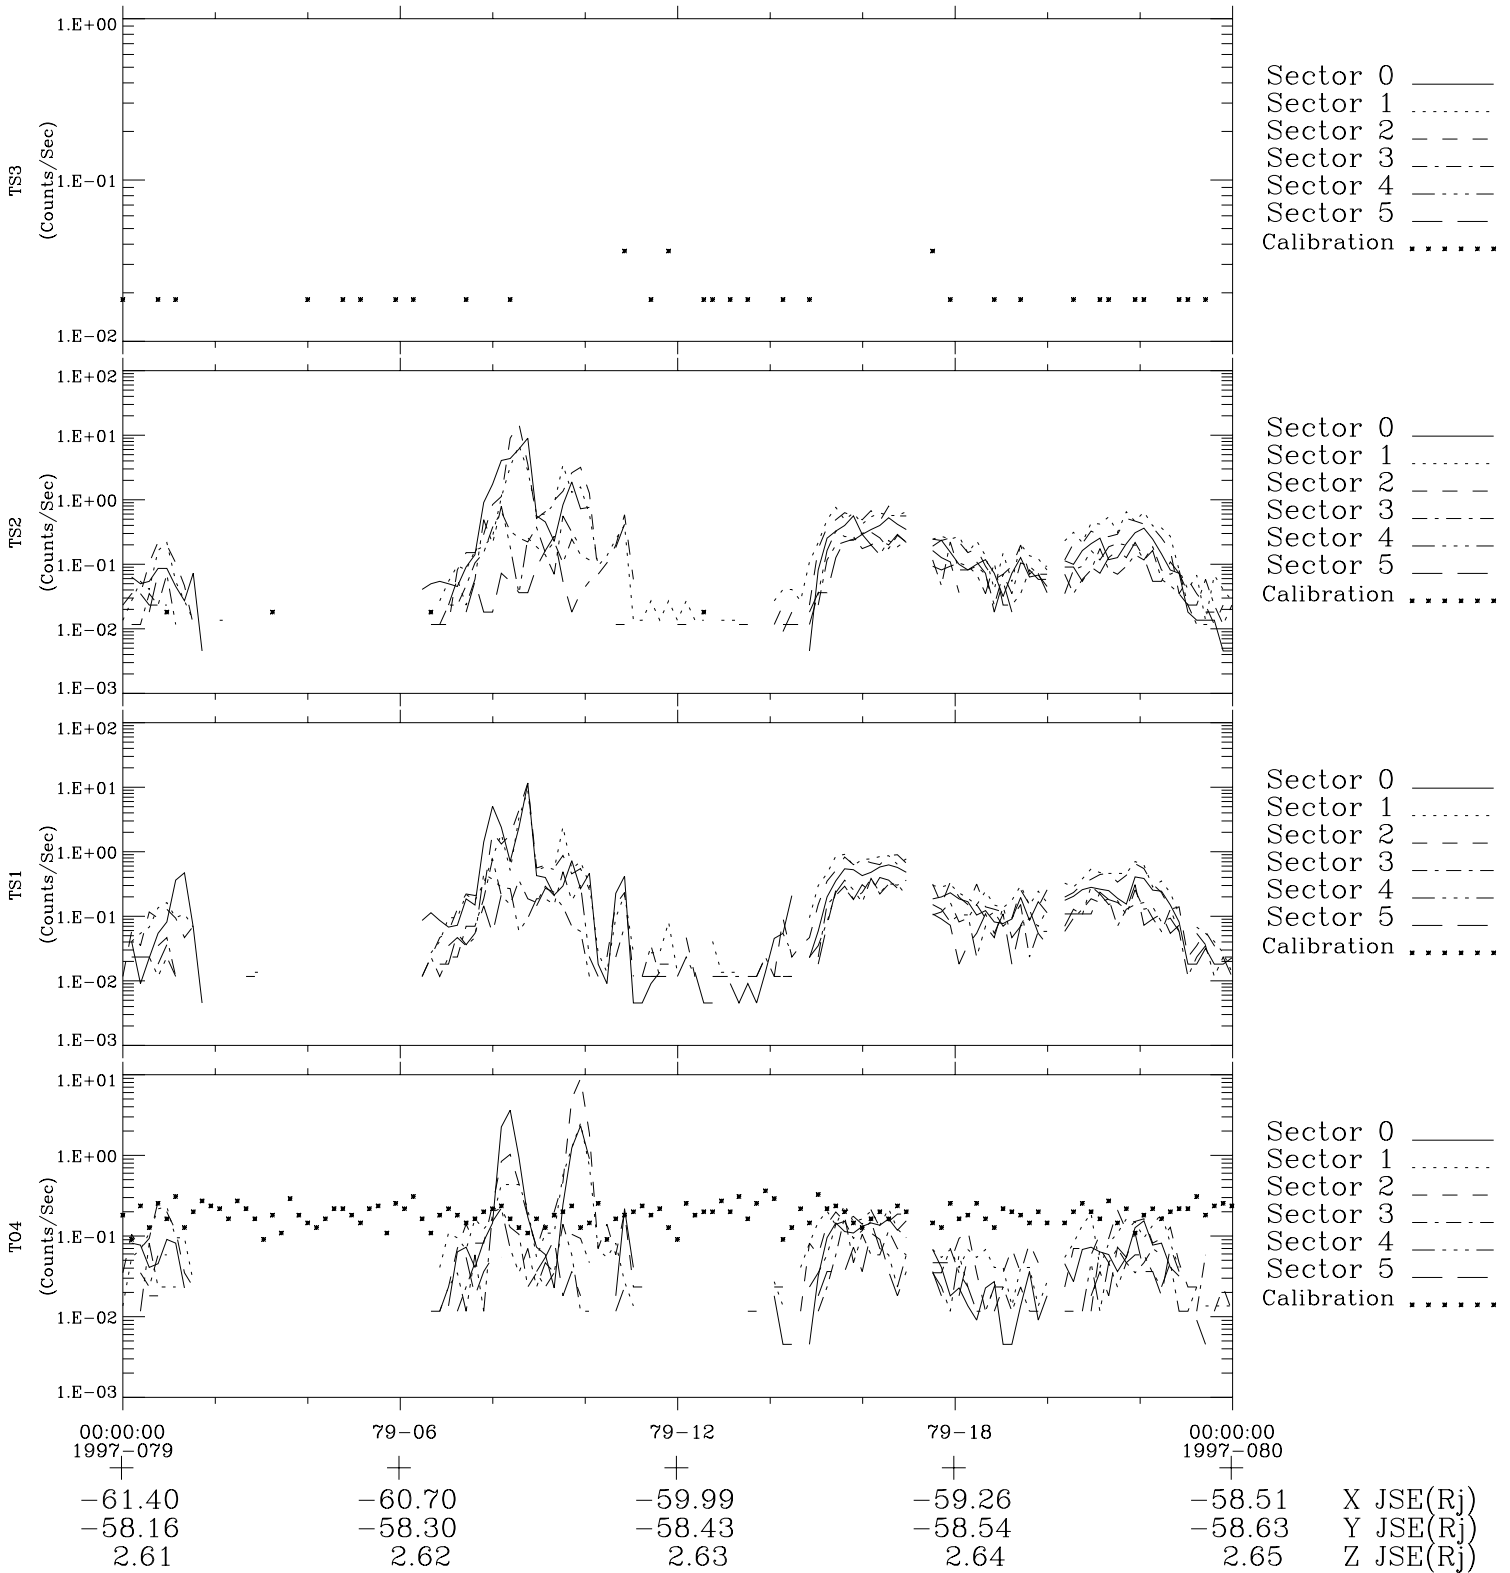

Galileo EPD Real-Time Six-Sector 97079

Software Version: RTLINE_R6 V 1.20
Data Production: 06-03-00
Plot Production: Sat Sep 15 00:19:47 2001

◇ = Jupiter look direction
□ = Corotation look direction