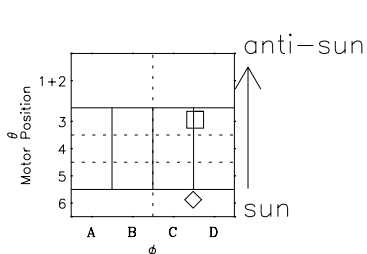

Galileo EPD Real-Time Six-Sector 97079

Software Version: RTLINE_R6 V 1.20
Data Production: 06-03-00
Plot Production: Sat Sep 15 00:19:47 2001

◇ = Jupiter look direction
□ = Corotation look direction