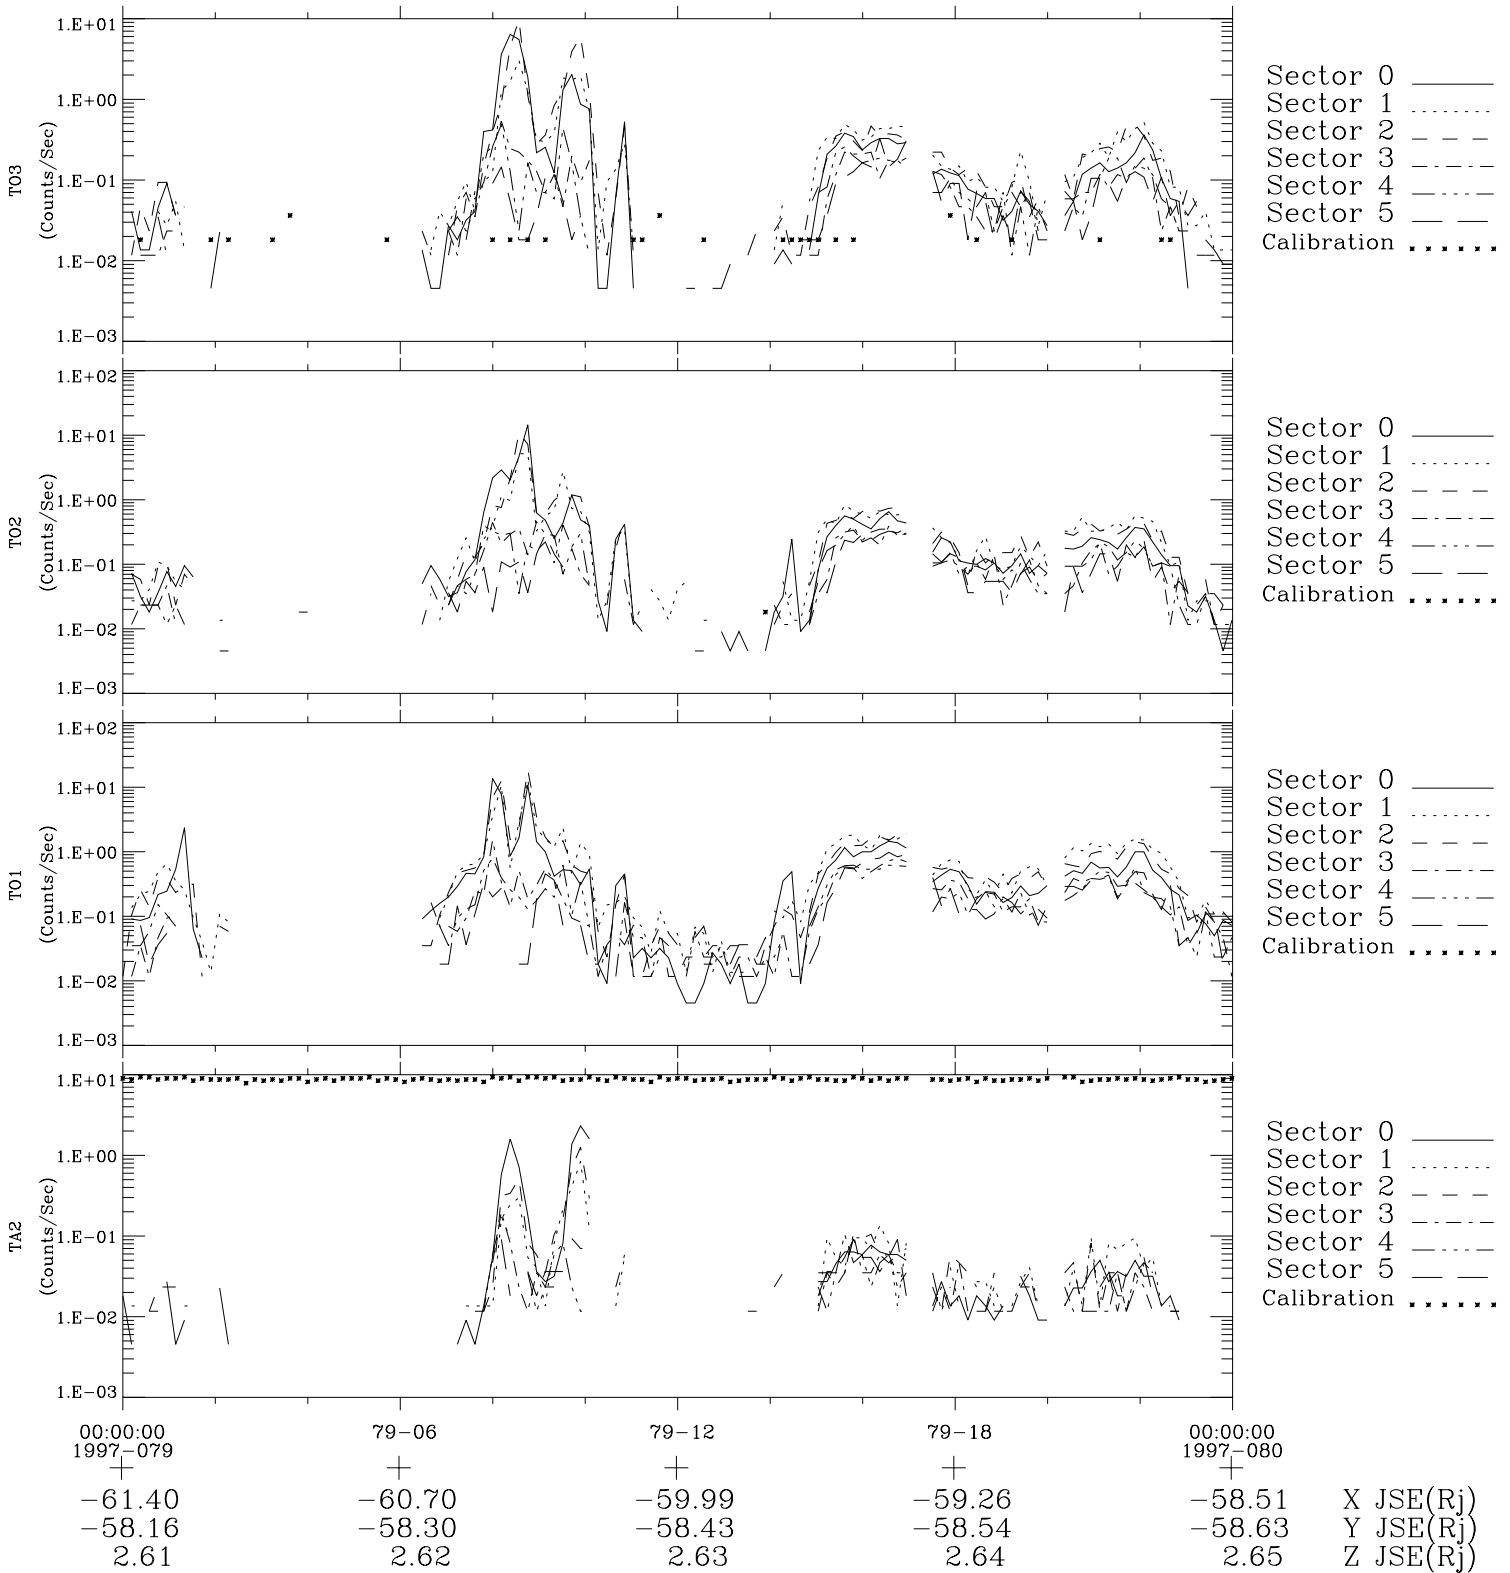

Galileo EPD Real-Time Six-Sector 97079

Software Version: RTLINE_R6 V 1.20
Data Production: 06-03-00
Plot Production: Sat Sep 15 00:19:47 2001

◇ = Jupiter look direction
□ = Corotation look direction