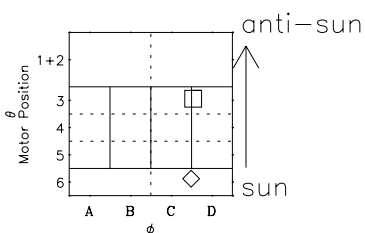

Galileo EPD Real-Time Six-Sector 97079

Software Version: RTLINE_R6 V 1.20
Data Production: 06-03-00
Plot Production: Sat Sep 15 00:19:47 2001

◇ = Jupiter look direction
□ = Corotation look direction