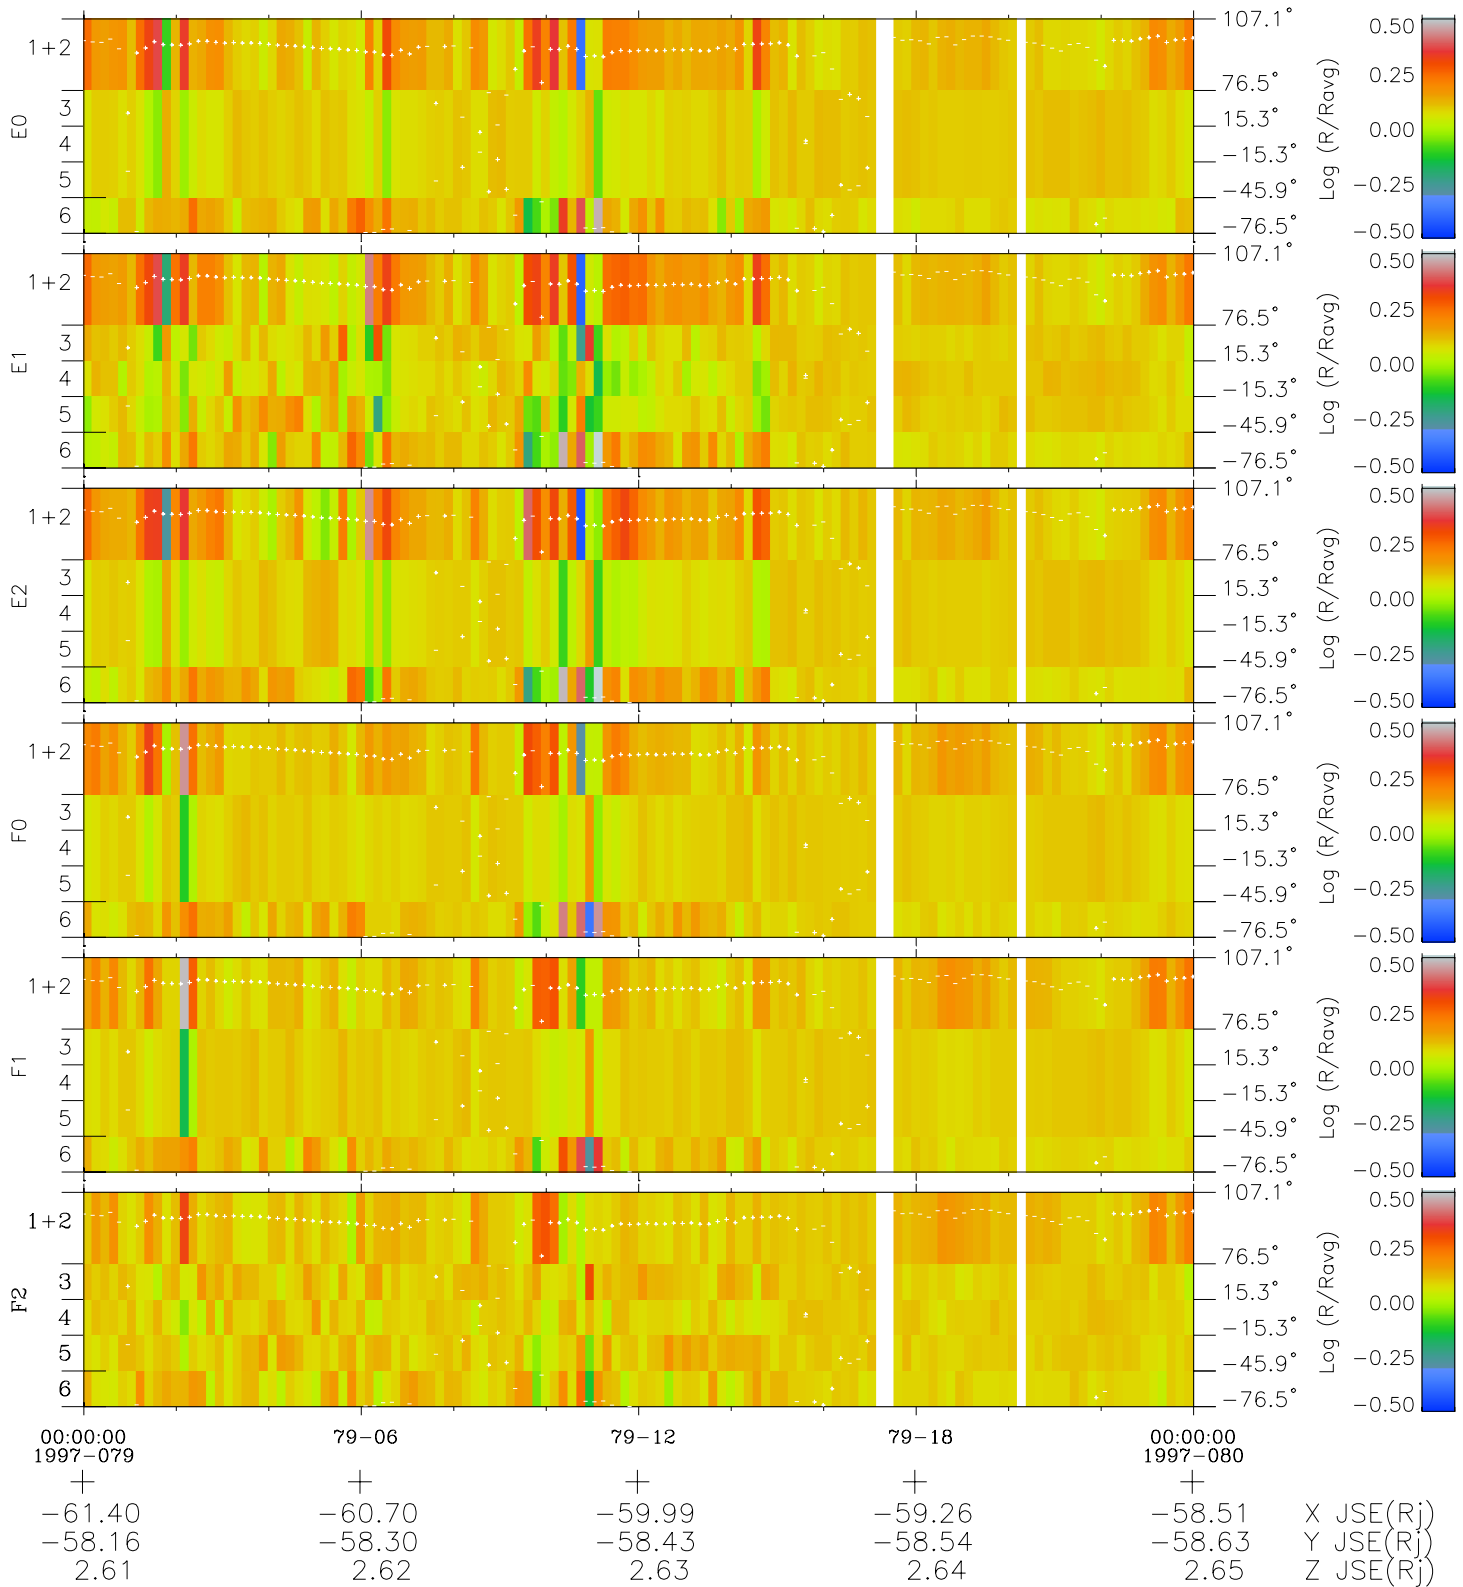

Galileo EPD Real Elevation Anisotropies 97079

Software Version: RTELEV_MEAN V 1.20
 Data Production: 06-03-00
 Plot Production: Sat Sep 15 00:18:34 2001
 Color File: wondr3
 Geofactor File: 1.1

- ◇ = Jupiter look direction
- = Corotation look direction