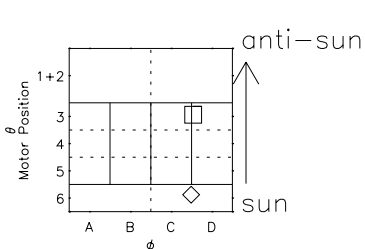

Galileo EPD Real Elevation Anisotropies 97079

Software Version: RTELEV_MEAN V 1.20
 Data Production: 06-03-00
 Plot Production: Sat Sep 15 00:18:34 2001
 Color File: wondr3
 Geofactor File: 1.1

- ◇ = Jupiter look direction
- = Corotation look direction