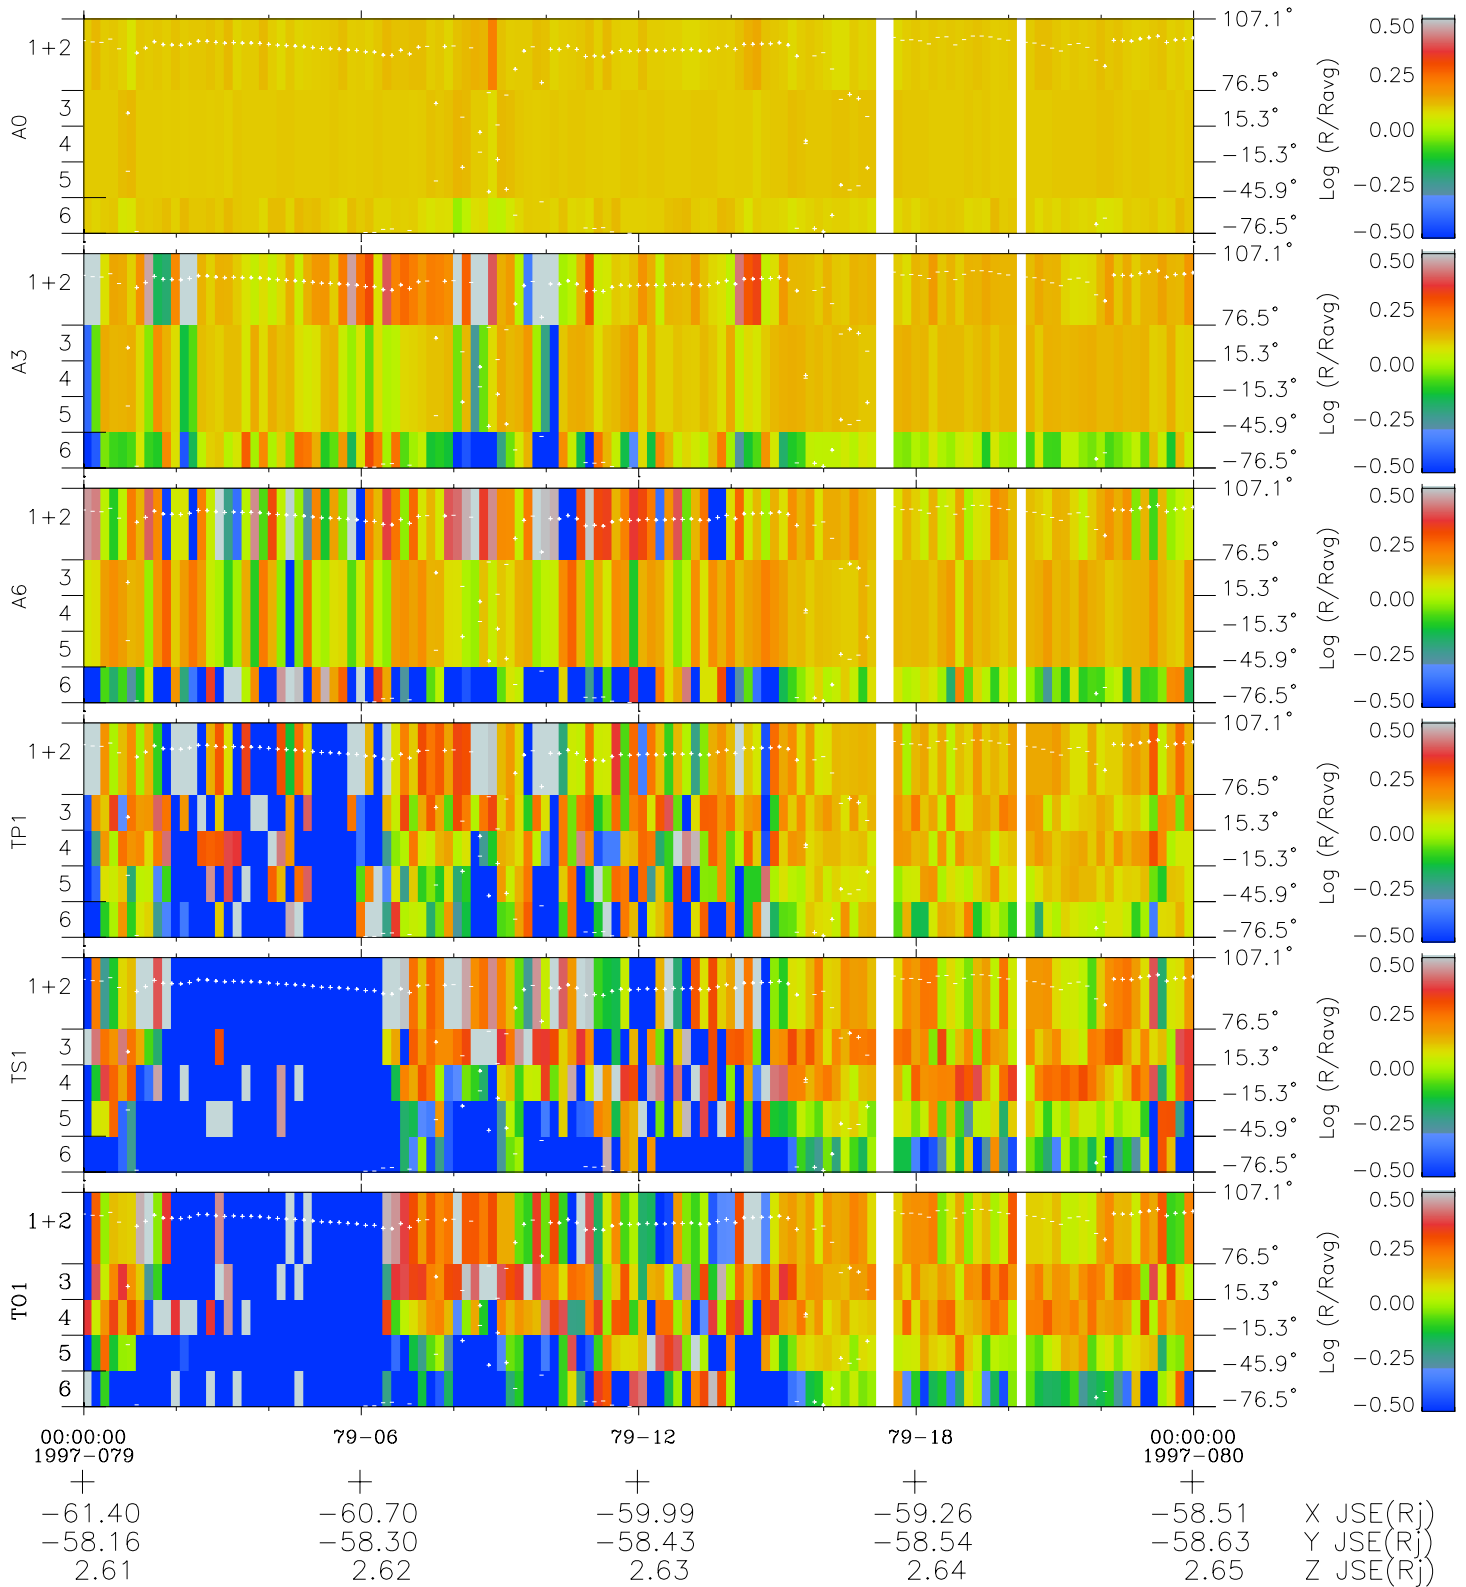

Galileo EPD Real Elevation Anisotropies 97079

Software Version: RTELEV_MEAN V 1.20
Data Production: 06-03-00
Plot Production: Sat Sep 15 00:18:28 2001
Color File: wondr3
Geofactor File: 1.1

- ◇ = Jupiter look direction
- = Corotation look direction