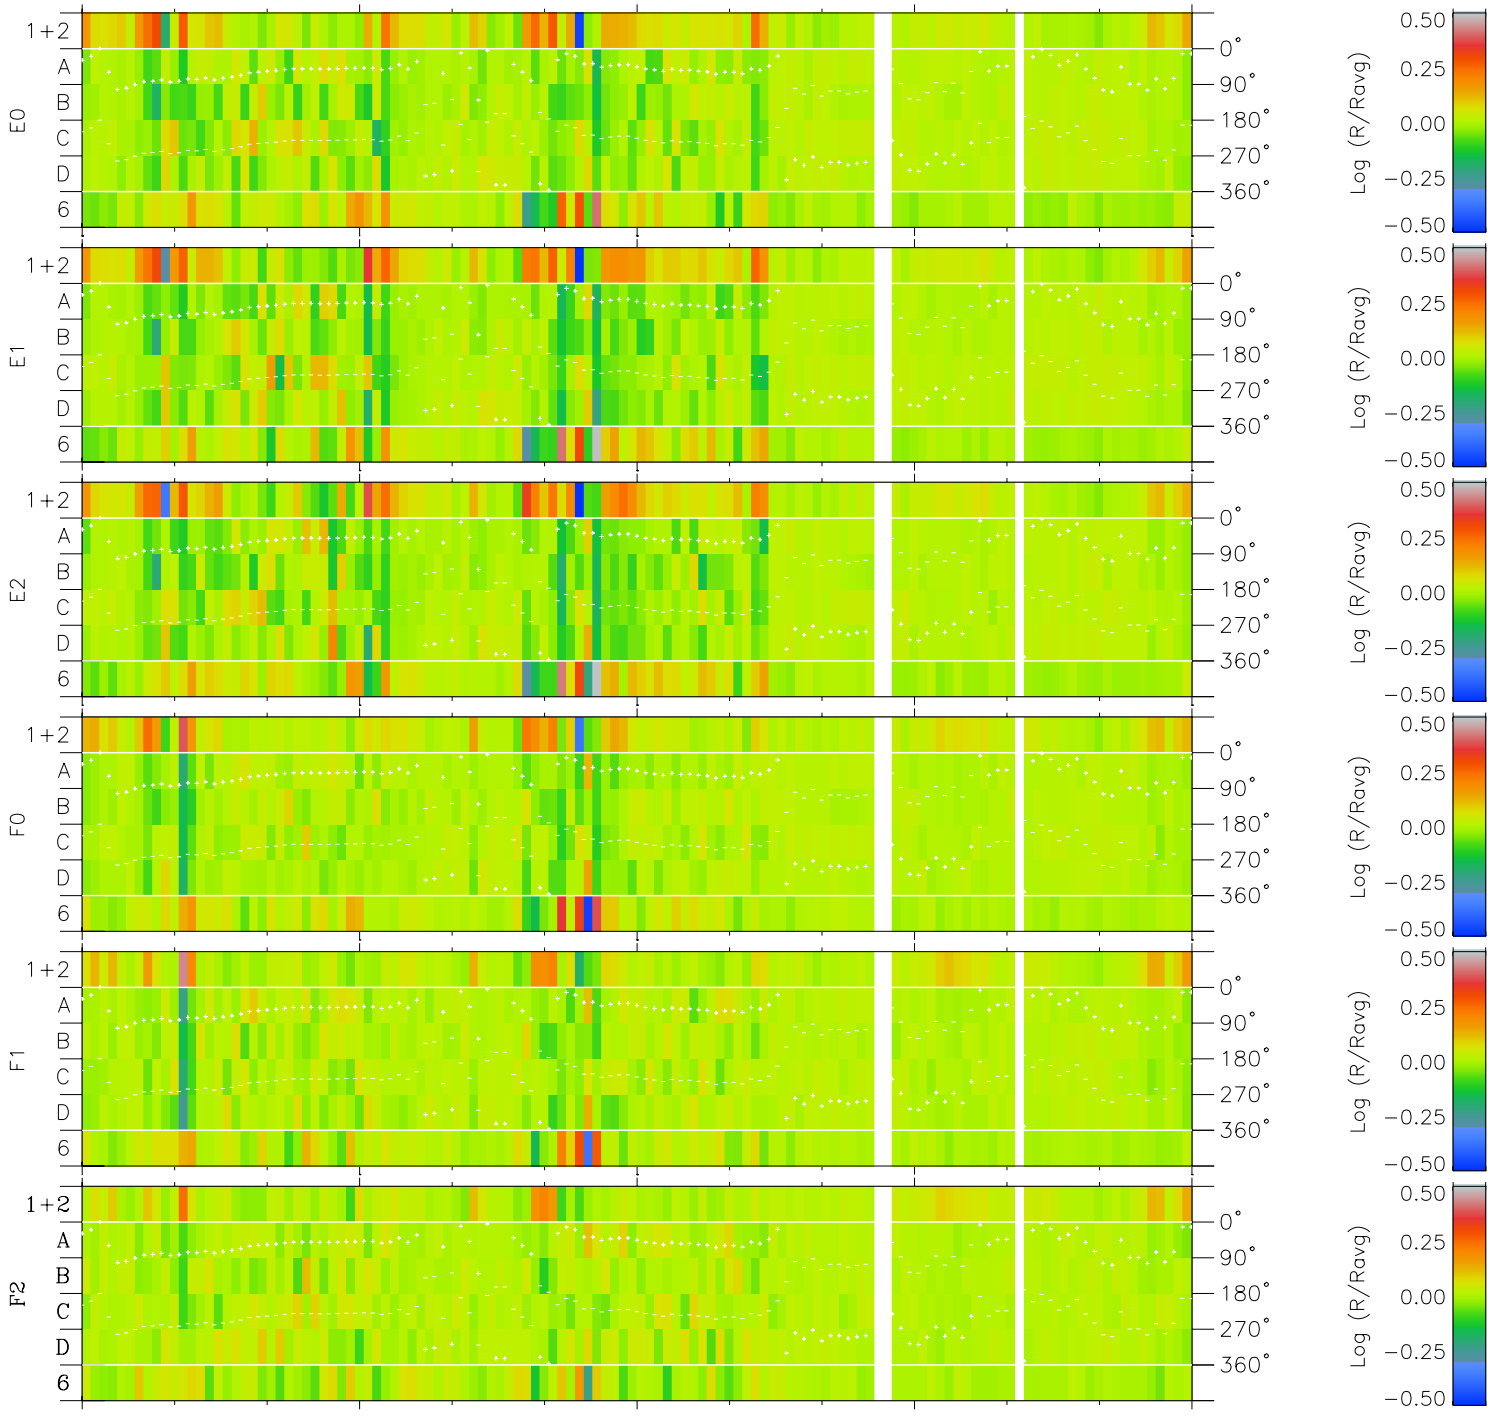

Galileo EPD Real Time Azimuth Anisotropies 97079

Software Version: RTAZIM_MEAN V 1.20
 Data Production: 06-03-00
 Plot Production: Sat Sep 15 00:19:12 2001
 Color File: wondr3
 Geofactor File: 1.1

00:00:00 1997-079	79-06	79-12	79-18	00:00:00 1997-080	
+	+	+	+	+	X JSE(R _j)
-61.40	-60.70	-59.99	-59.26	-58.51	Y JSE(R _j)
-58.16	-58.30	-58.43	-58.54	-58.63	Z JSE(R _j)
2.61	2.62	2.63	2.64	2.65	

◇ = Jupiter look direction
 □ = Corotation look direction