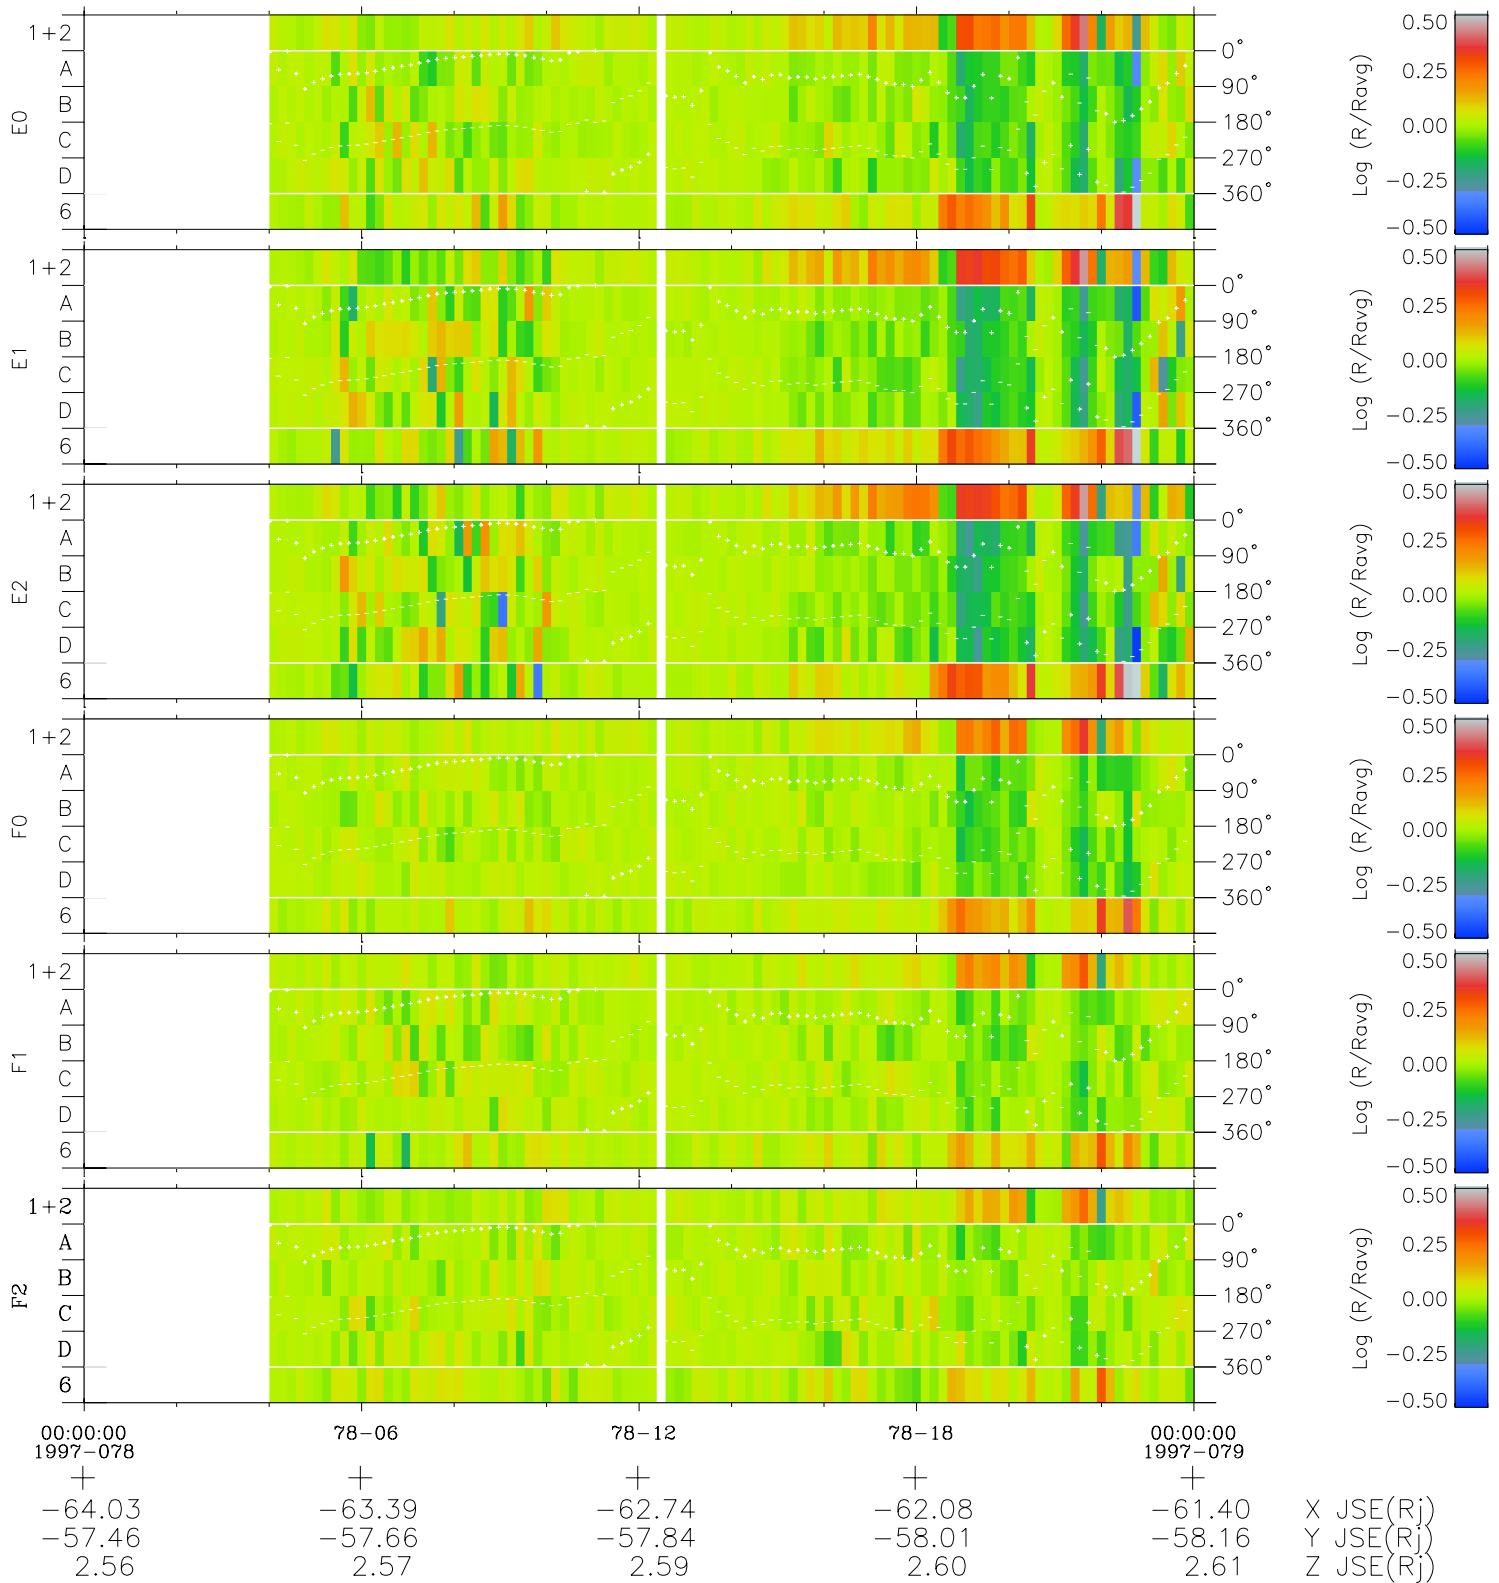

Galileo EPD Real Time Azimuth Anisotropies 97078

Software Version: RTAZIM_MEAN V 1.20
 Data Production: 06-03-00
 Plot Production: Sat Sep 15 00:11:06 2001
 Color File: wondr3
 Geofactor File: 1.1

- ◇ = Jupiter look direction
- = Corotation look direction