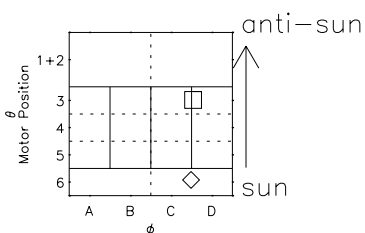

Galileo EPD Real Time Azimuth Anisotropies 97078

Software Version: RTAZIM_MEAN V 1.20
 Data Production: 06-03-00
 Plot Production: Sat Sep 15 00:11:06 2001
 Color File: wondr3
 Geofactor File: 1.1

- ◇ = Jupiter look direction
- = Corotation look direction