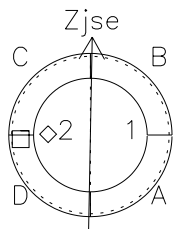

Galileo EPD Real Time Azimuth Anisotropies 97078

Software Version: RTAZIM_MEAN V 1.20
 Data Production: 06-03-00
 Plot Production: Sat Sep 15 00:11:06 2001
 Color File: wondr3
 Geofactor File: 1.1

- ◇ = Jupiter look direction
- = Corotation look direction