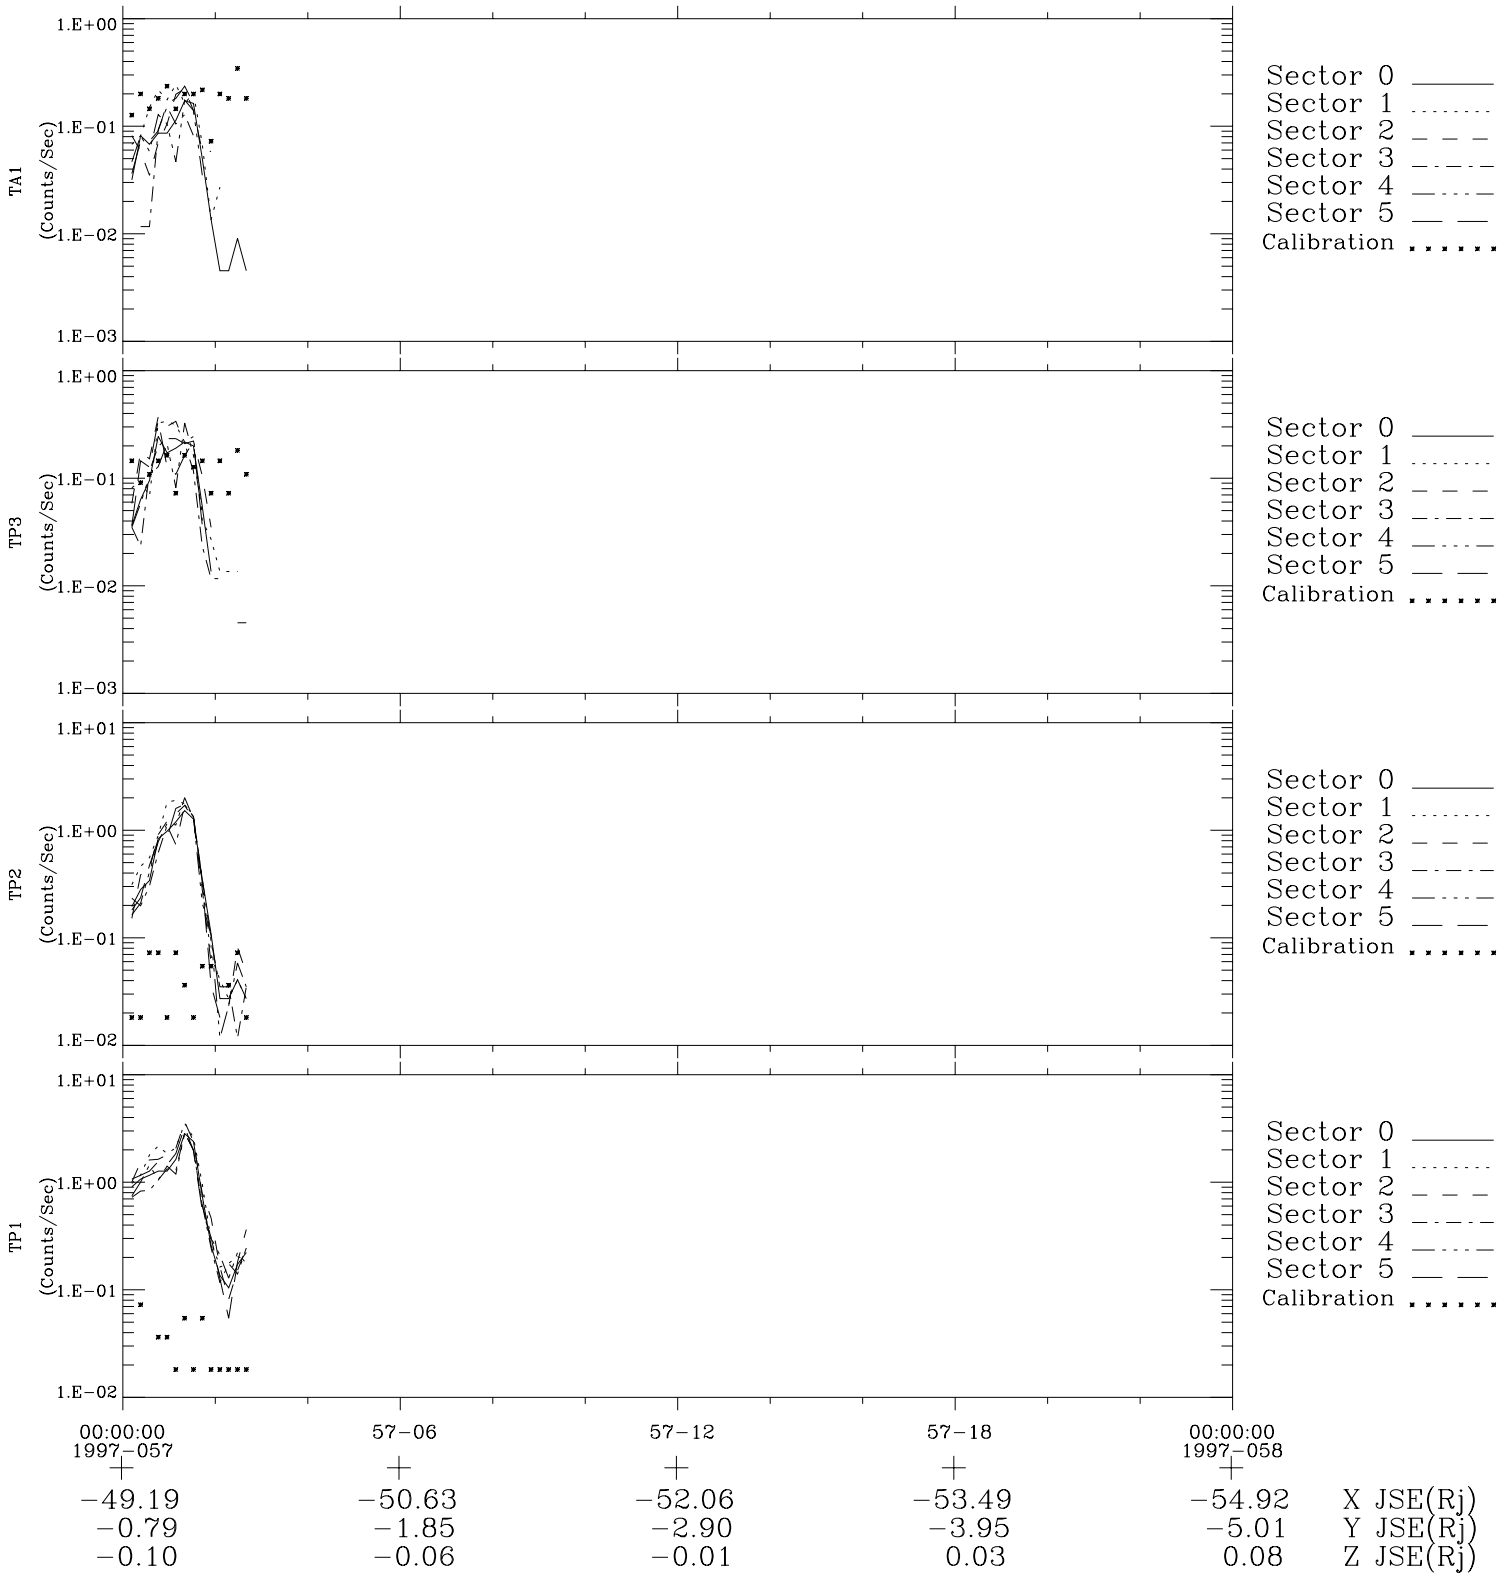

Galileo EPD Real-Time Six-Sector 97057

Software Version: RTLINE_R6 V 1.20
Data Production: 06-03-00
Plot Production: Sat Sep 15 00:04:06 2001

◇ = Jupiter look direction
□ = Corotation look direction