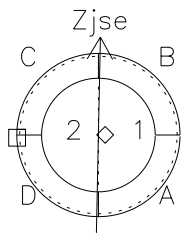

Galileo EPD Real-Time Six-Sector 97057

Software Version: RTLINE_R6 V 1.20
Data Production: 06-03-00
Plot Production: Sat Sep 15 00:04:06 2001

◇ = Jupiter look direction
□ = Corotation look direction