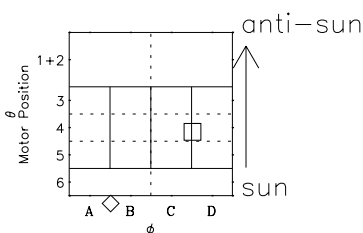

Galileo EPD Real-Time Six-Sector 97057

Software Version: RTLINE_R6 V 1.20
Data Production: 06-03-00
Plot Production: Sat Sep 15 00:04:06 2001

◇ = Jupiter look direction
□ = Corotation look direction