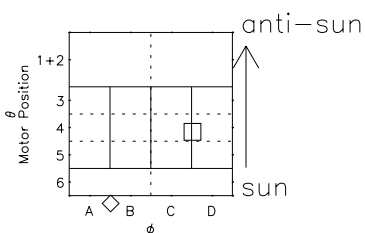

Galileo EPD Real Elevation Anisotropies 97057

Software Version: RTELEV_MEAN V 1.20
 Data Production: 06-03-00
 Plot Production: Sat Sep 15 00:03:32 2001
 Color File: wondr3
 Geofactor File: 1.1

- ◇ = Jupiter look direction
- = Corotation look direction