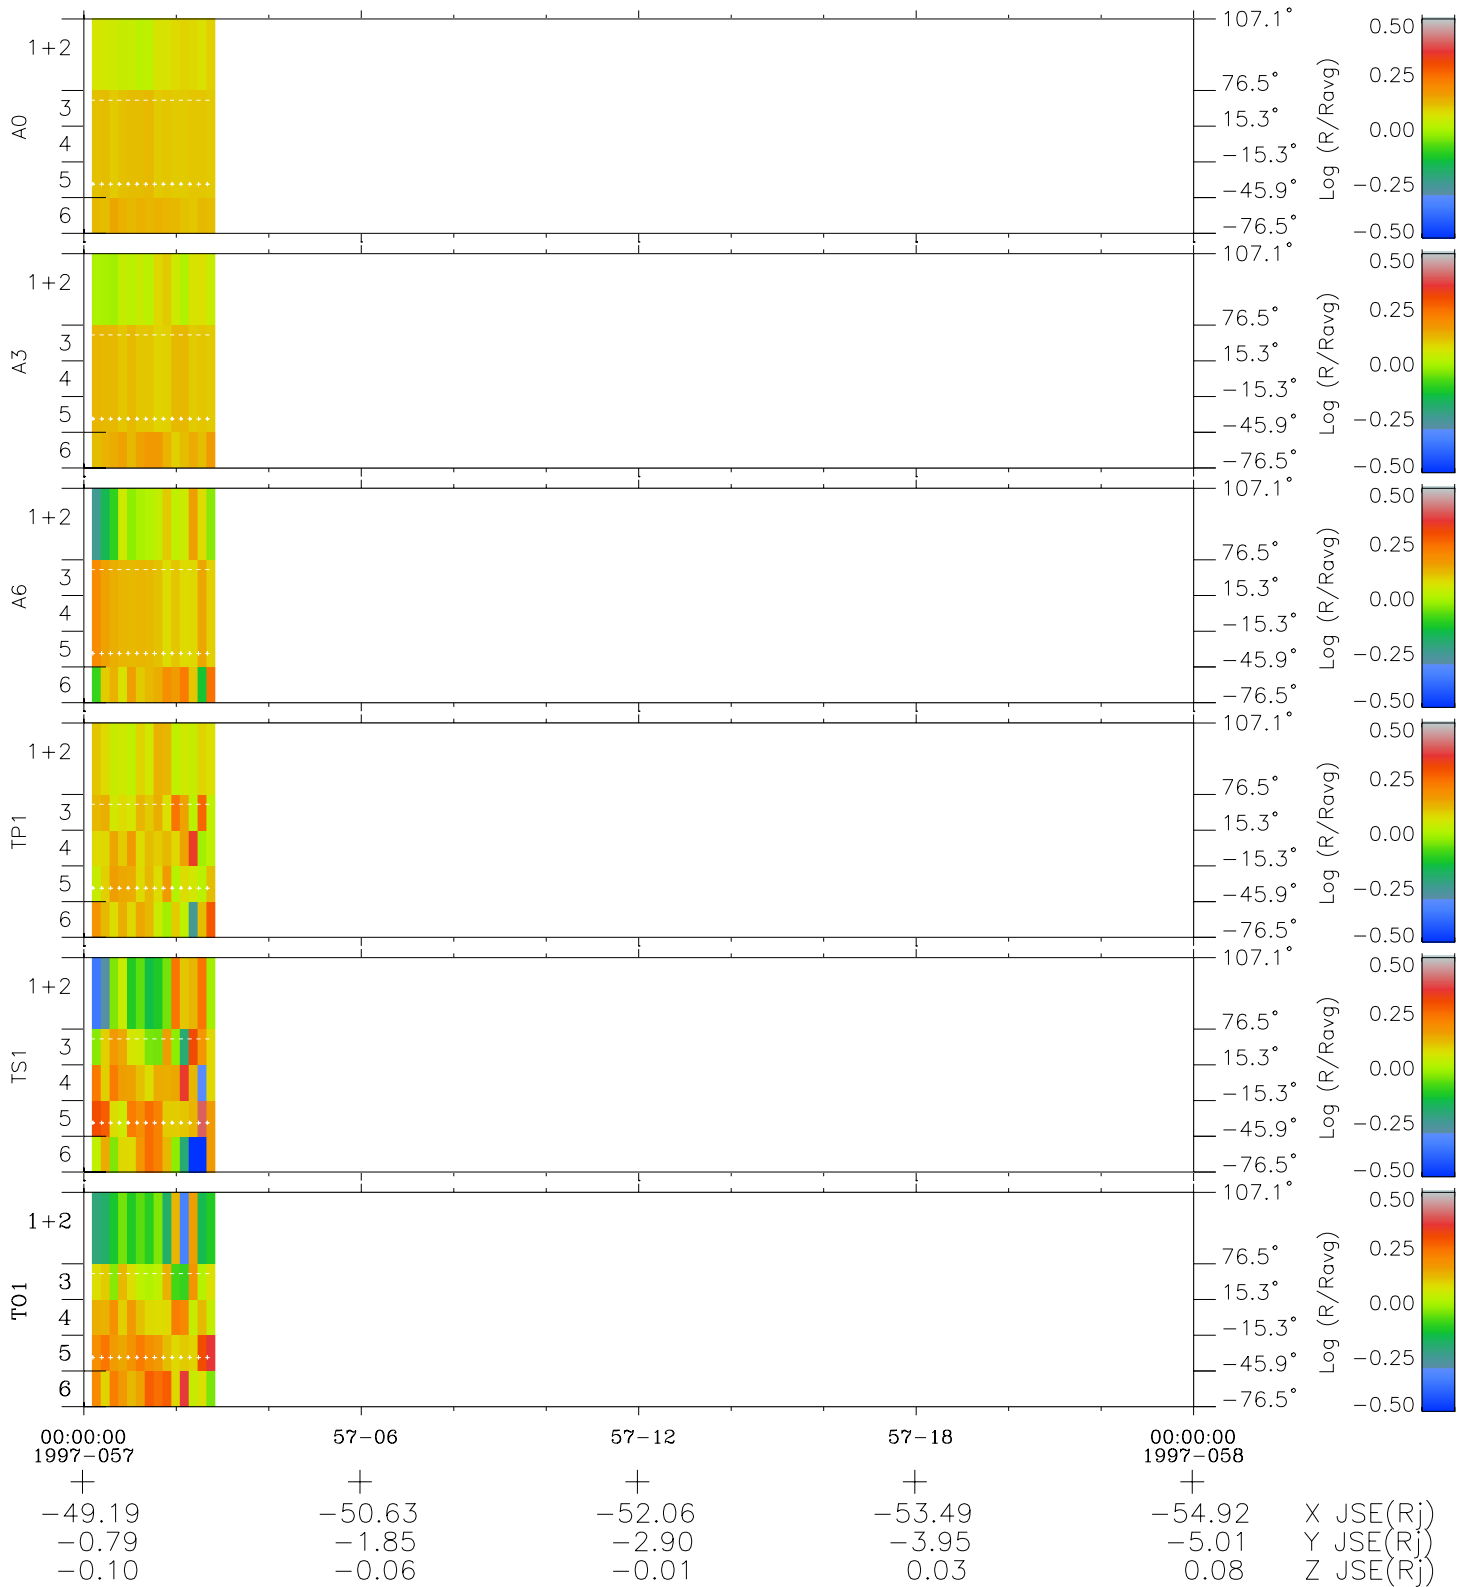

Galileo EPD Real Elevation Anisotropies 97057

Software Version: RTELEV_MEAN V 1.20
 Data Production: 06-03-00
 Plot Production: Sat Sep 15 00:03:32 2001
 Color File: wondr3
 Geofactor File: 1.1

- ◇ = Jupiter look direction
- = Corotation look direction